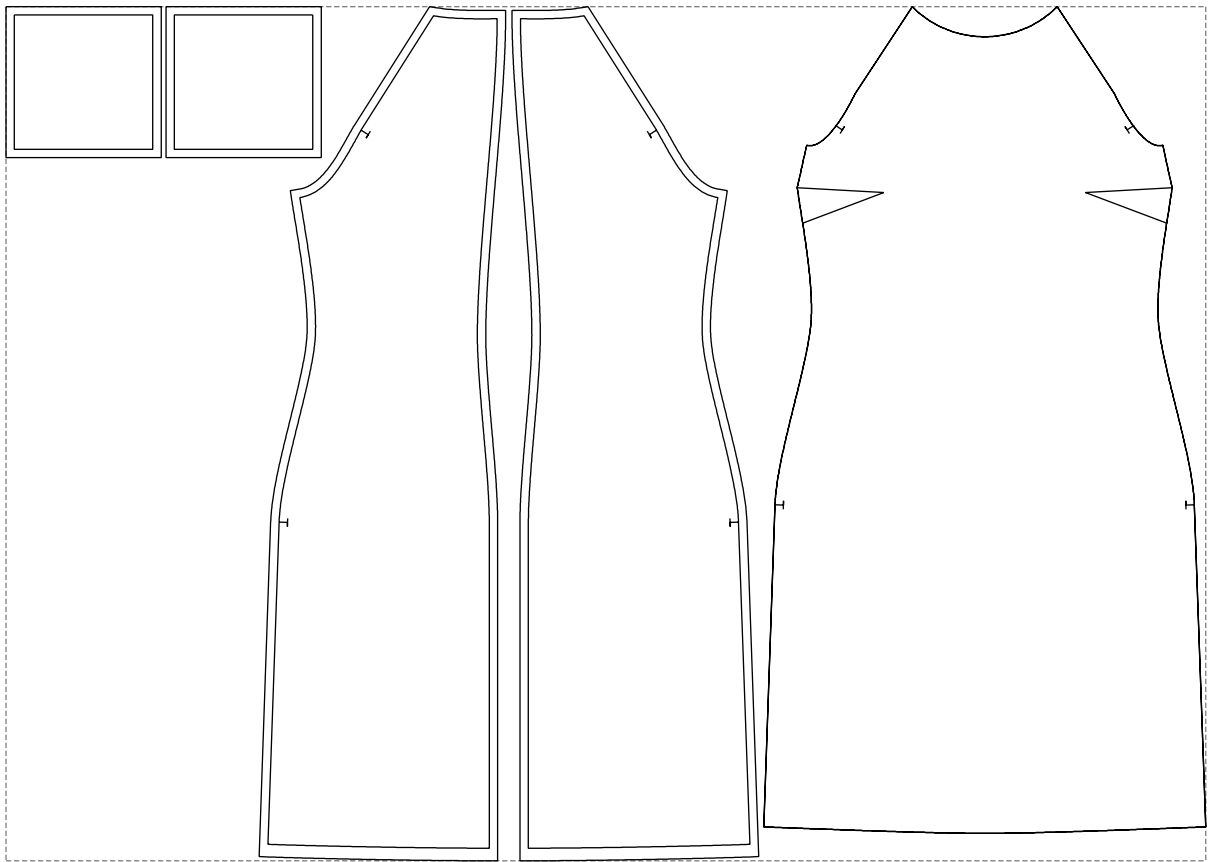

Not for print

Paper size: A4, size:1218.40 x1017.54 mm

# Example

size:1428.79 x1017.54 mm

Maneken =1 ver.0

rz\_1=170

rz\_16=100

rz\_17=85.4

rz\_18=80.2

rz\_19=108

rz\_20=105.4

---

. . . . .  
. . . . .  
. . . . .