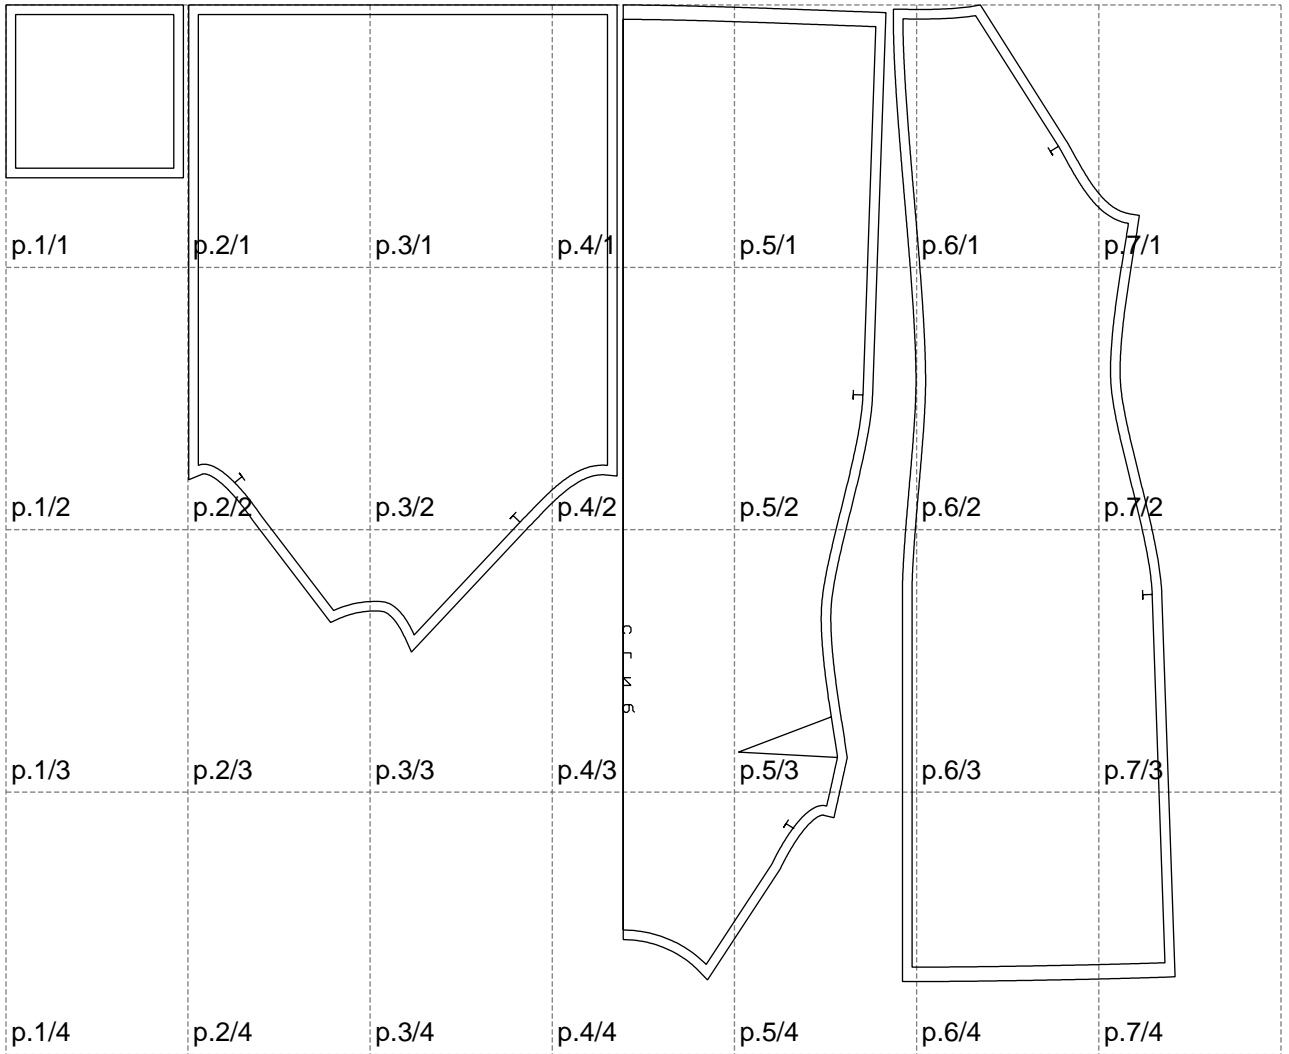

Not for print

Paper size: A4, size:1218.40 x1017.54 mm

# Example

size:1428.79 x1017.54 mm

Maneken =1 ver.0

rz\_1=170

rz\_16=100

rz\_17=85.4

rz\_18=80.2

rz\_19=108

rz\_20=105.4

---

. . . . .  
. . . . .  
. . . . .