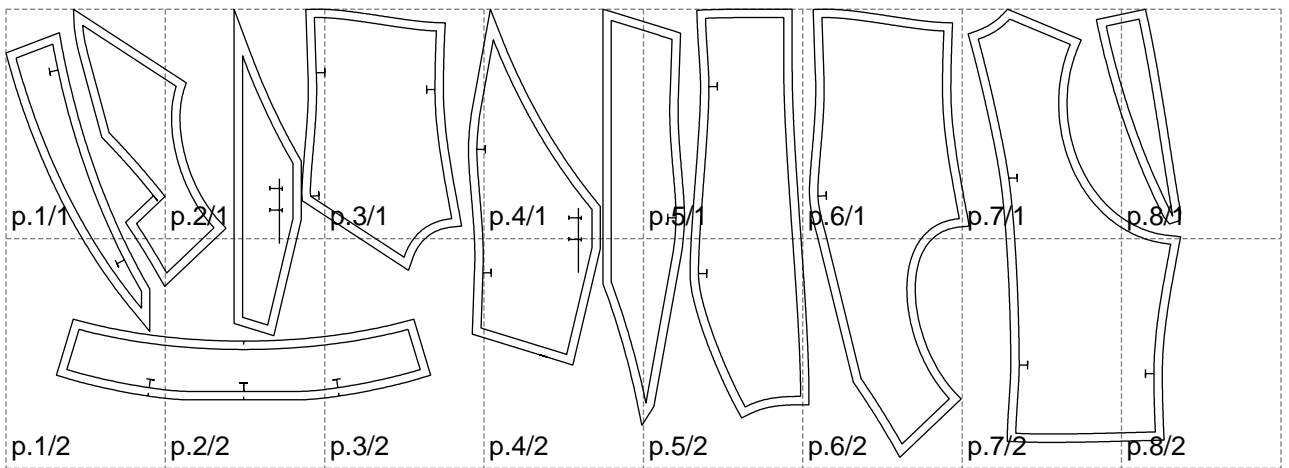

Not for print

Paper size: A4, size:1399.00 x533.78 mm

# Example

size:1488.93 x816.29 mm

Maneken =1 ver.0

rz\_1=170

rz\_16=112

rz\_17=96.2

rz\_18=94

rz\_19=120

rz\_20=117

---

. . . . .  
. . . . .  
. . . . .