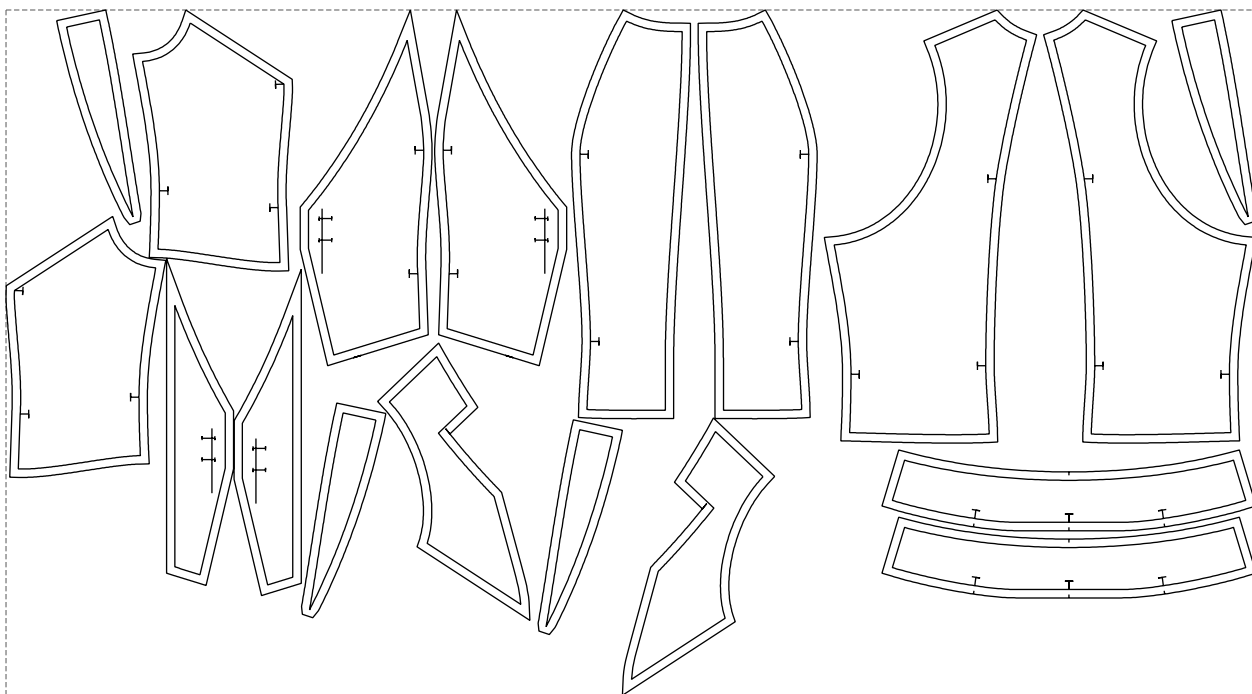

Not for print

Paper size: A4, size:1399.00 x533.78 mm

# Example

size:1488.93 x816.29 mm

Maneken =1 ver.0

rz\_1=170

rz\_16=112

rz\_17=96.2

rz\_18=94

rz\_19=120