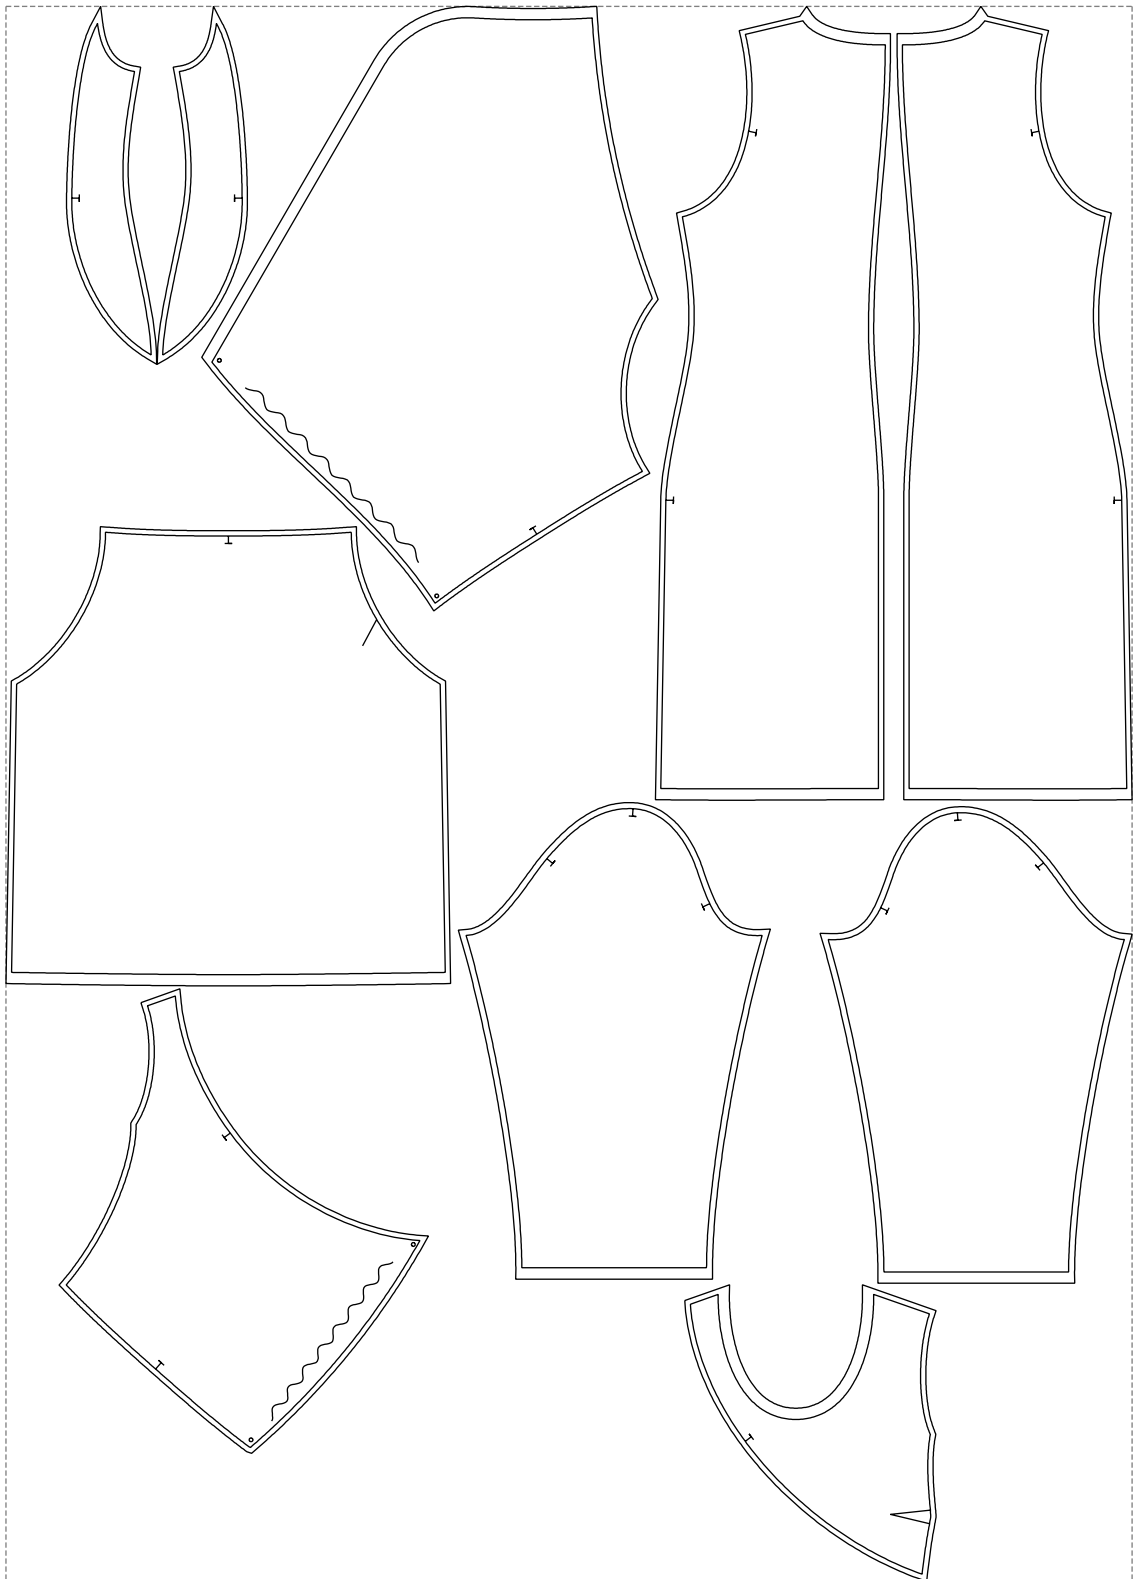

Not for print

Paper size: A4, size:1399.00 x1620.54 mm

# Example

size:1499.00 x2097.13 mm

Maneken =1 ver.0

rz\_1=170

rz\_16=108

rz\_17=92.5

rz\_18=89.2

rz\_19=116