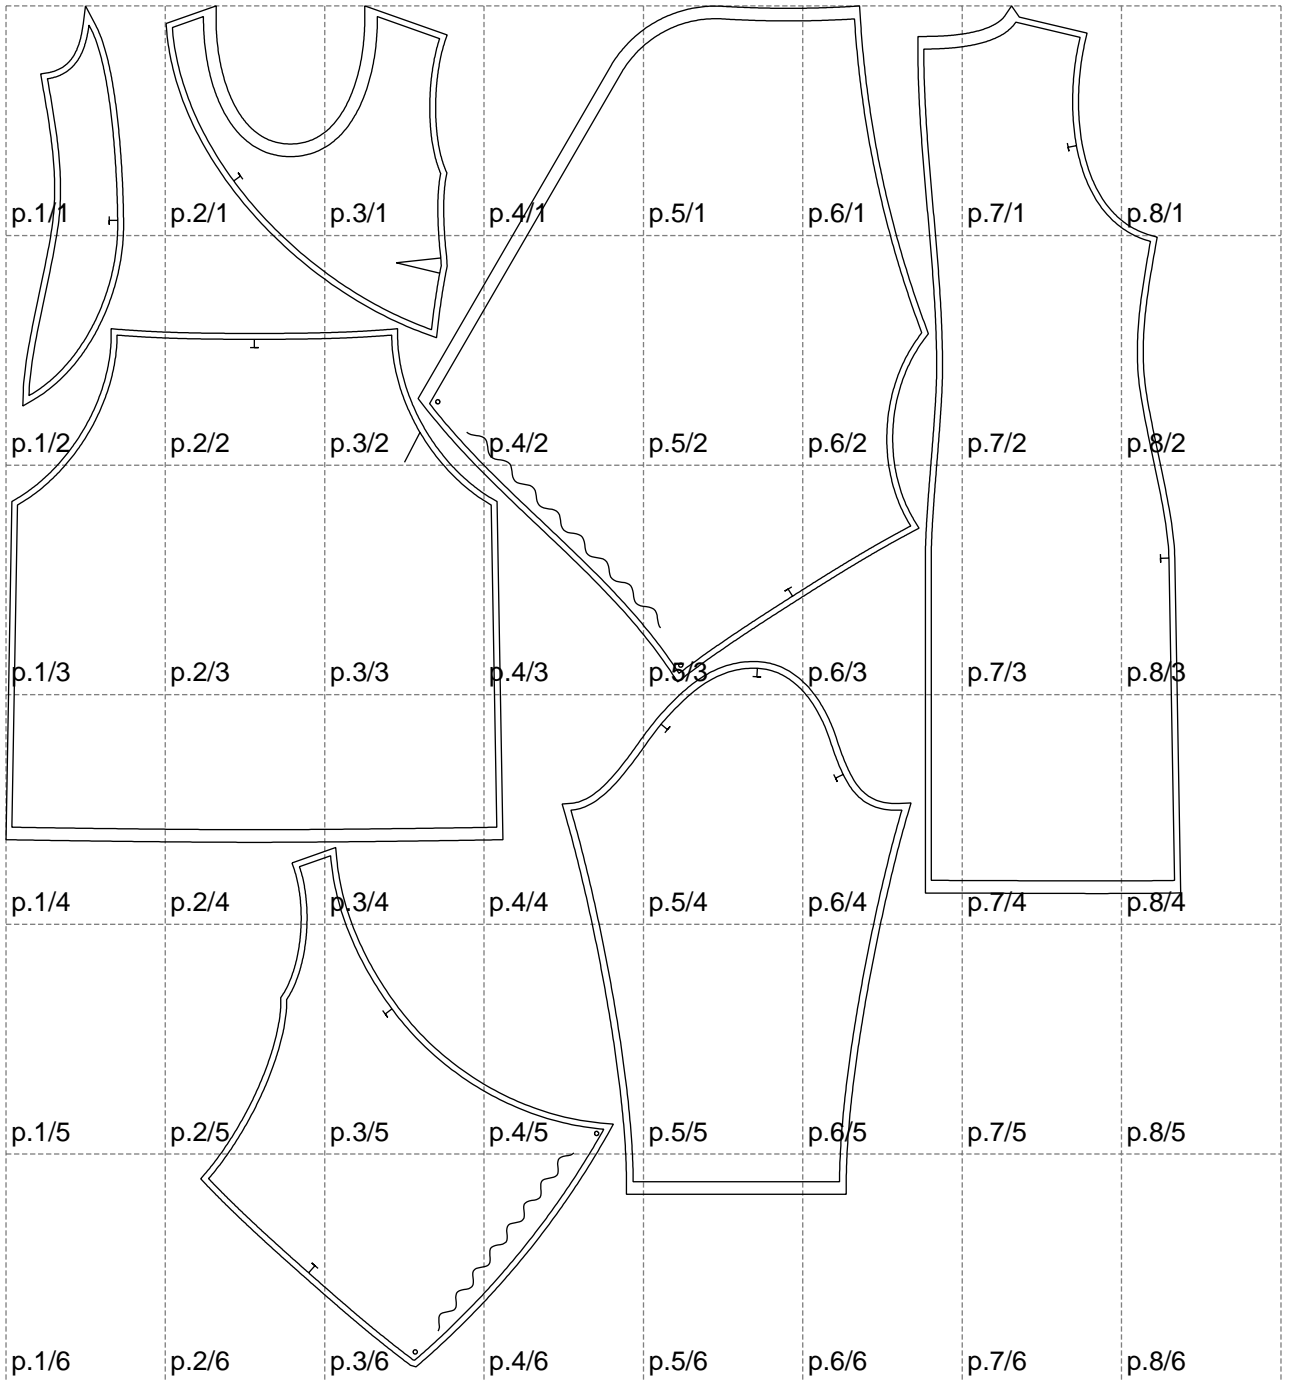

Not for print

Paper size: A4, size:1399.00 x1620.54 mm

# Example

size:1499.00 x2097.13 mm

Maneken =1 ver.0

rz\_1=170

rz\_16=108

rz\_17=92.5

rz\_18=89.2

rz\_19=116

rz\_20=113

---

. . . . .  
. . . . .  
. . . . .