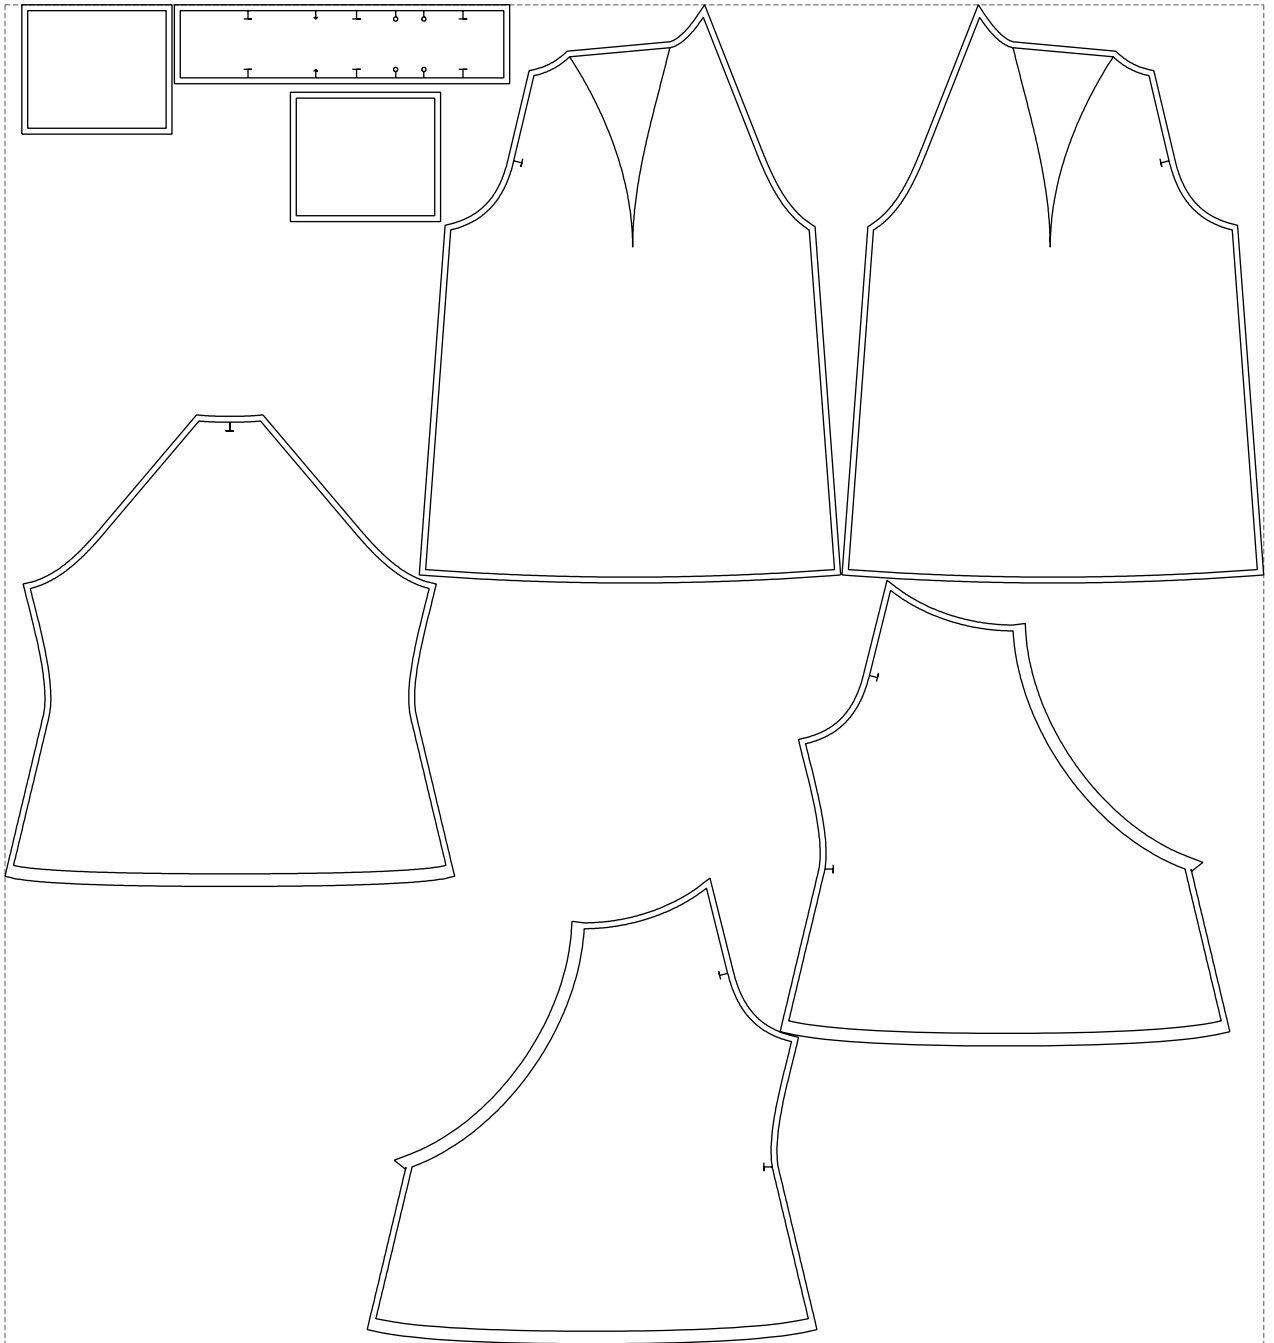

# Example

size:1499.00 x1595.02 mm

Maneken =1 ver.0

rz\_1=170

rz\_16=100

rz\_17=85.4

rz\_18=80.2

rz\_19=108

rz\_20=105.4

---

. . . . .  
. . . . .  
. . . . .