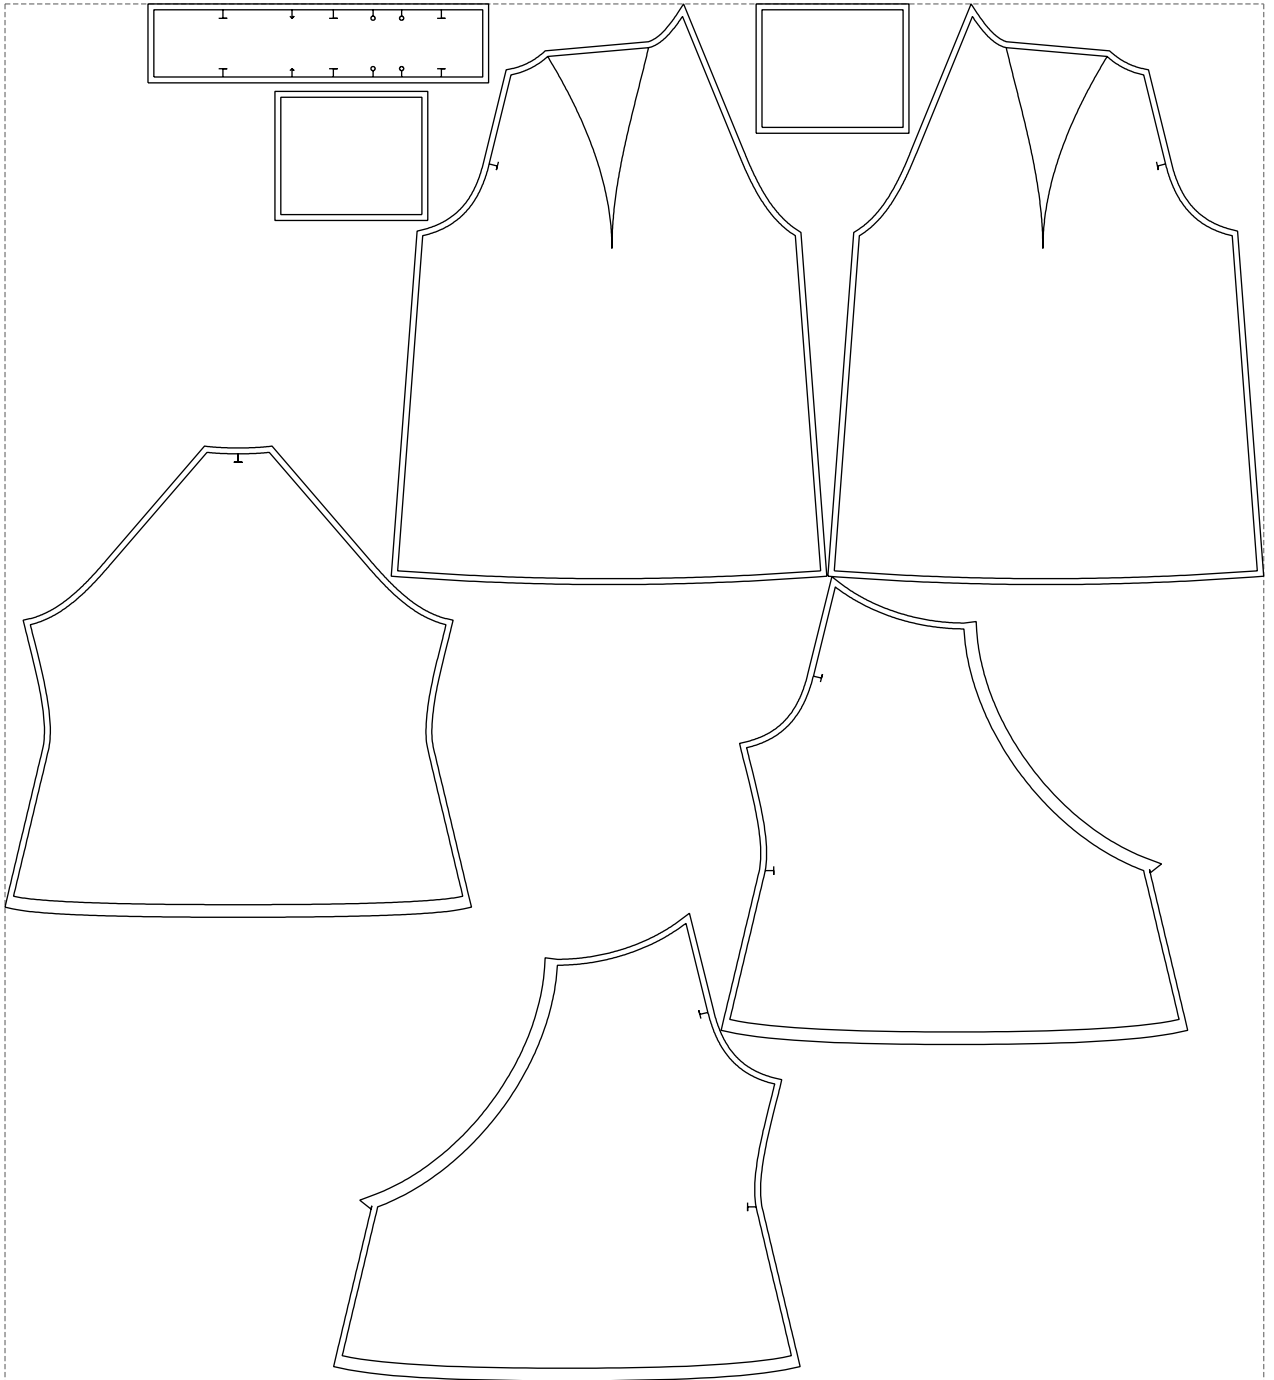

# Example

size:1499.00 x1640.06 mm

Maneken =1 ver.0

rz\_1=170

rz\_16=104

rz\_17=88.9

rz\_18=84.4

rz\_19=112