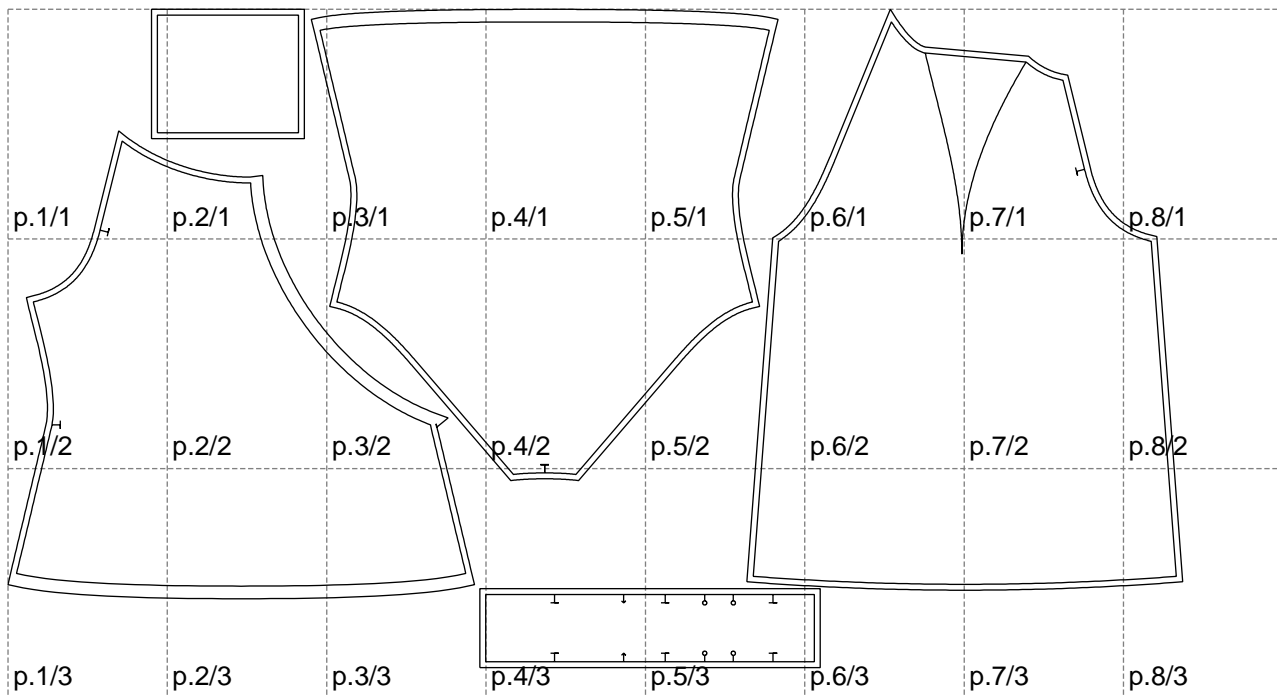

Not for print

Paper size: A4, size:1399.00 x783.76 mm

# Example

size:1499.00 x1640.06 mm

Maneken =1 ver.0

rz\_1=170

rz\_16=104

rz\_17=88.9

rz\_18=84.4

rz\_19=112

rz\_20=109.3

---

. . . . .  
. . . . .  
. . . . .