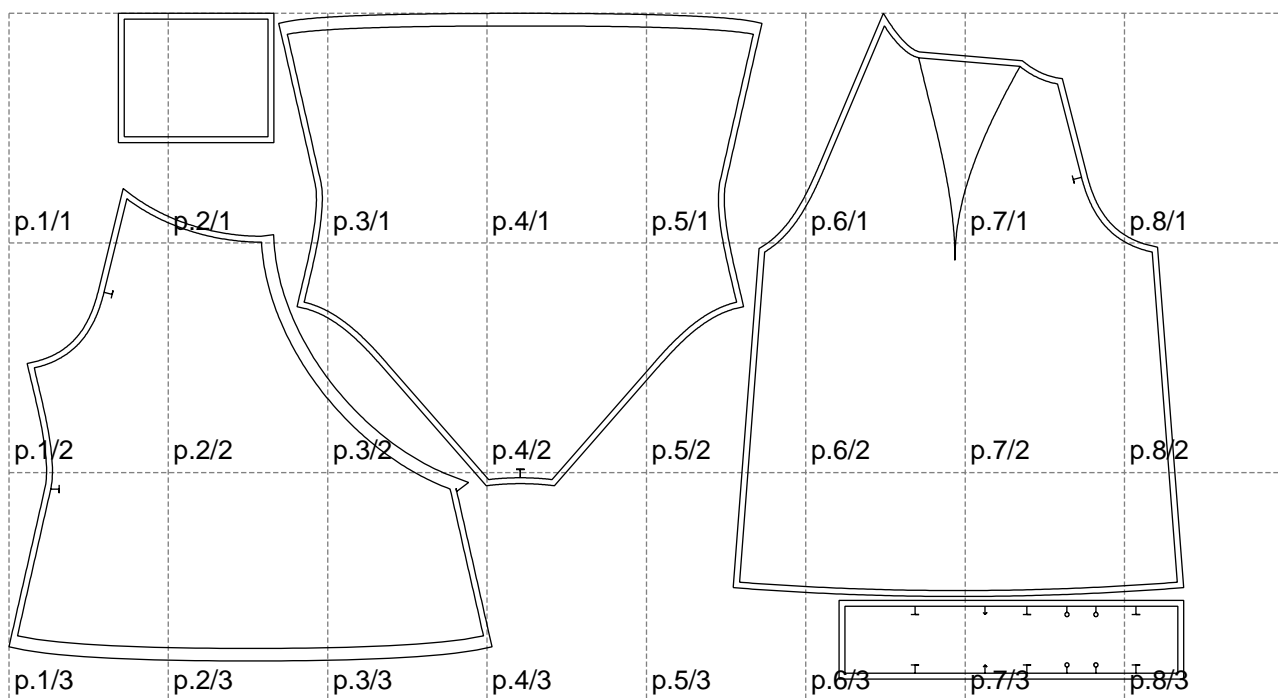

Not for print

Paper size: A4, size:1399.00 x792.87 mm

# Example

size:1499.00 x1713.03 mm

Maneken =1 ver.0

rz\_1=170

rz\_16=108

rz\_17=92.5

rz\_18=89.2

rz\_19=116

rz\_20=113

---

. . . . .  
. . . . .  
. . . . .