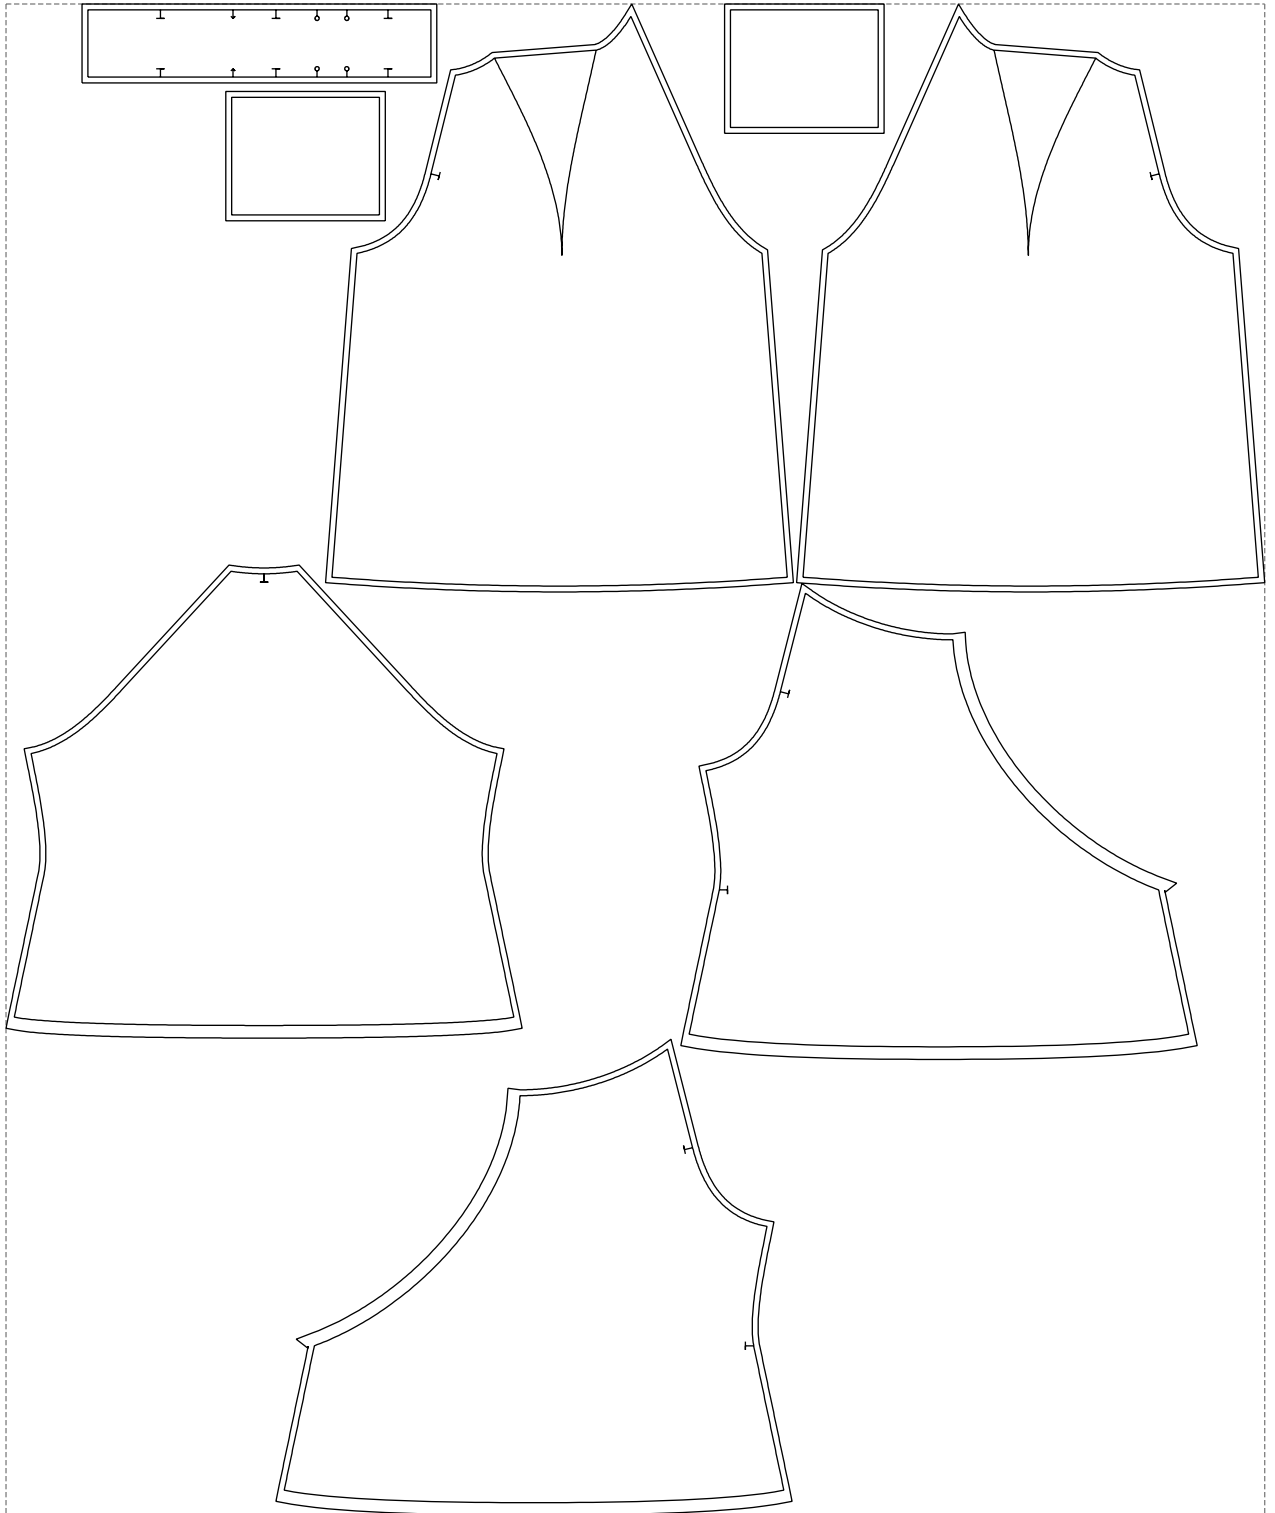

Not for print

Paper size: A4, size:1399.00 x883.15 mm

# Example

size:1499.00 x1800.13 mm

Maneken =1 ver.0

rz\_1=170

rz\_16=116

rz\_17=100

rz\_18=98.8

rz\_19=124