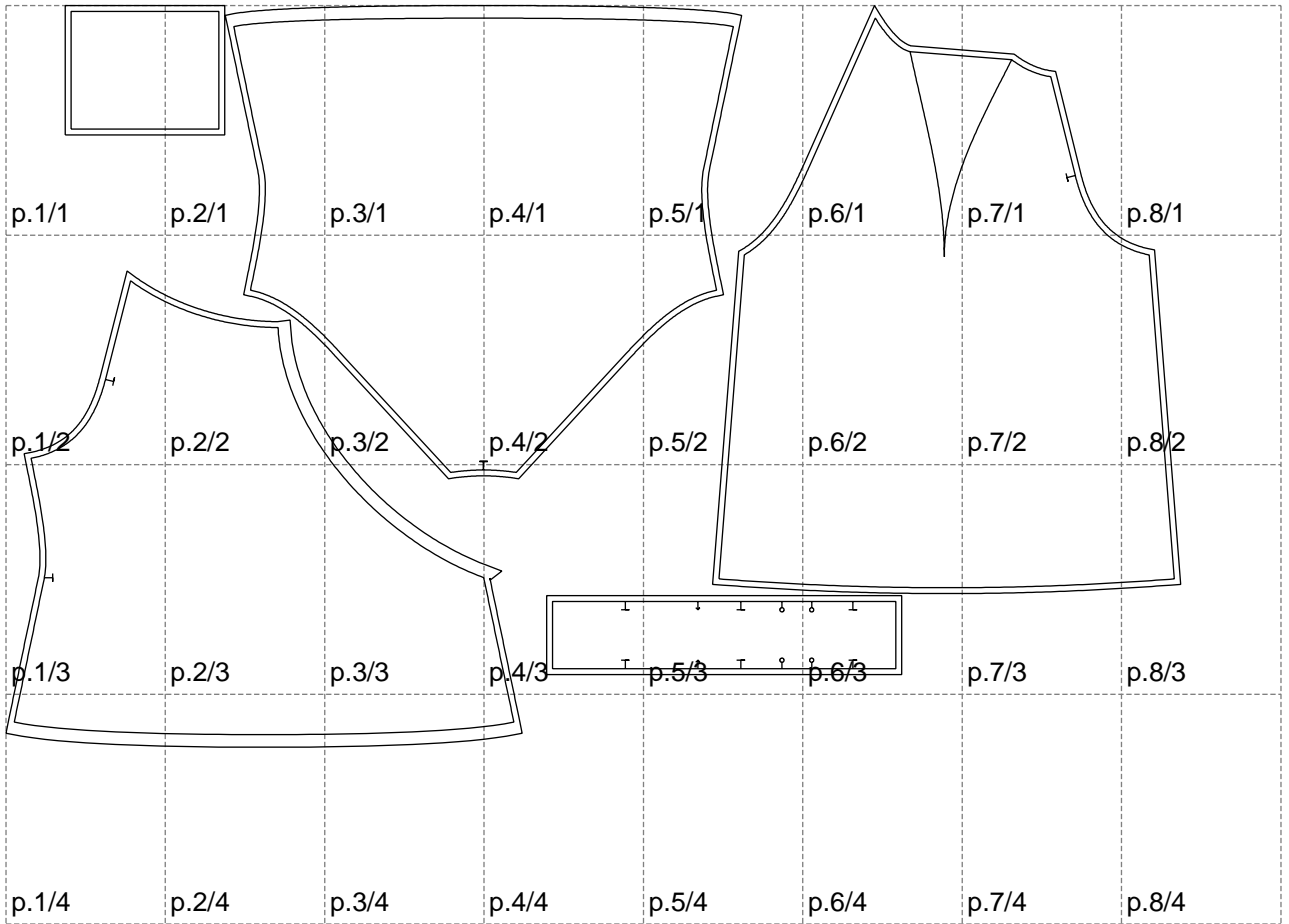

Not for print

Paper size: A4, size:1399.00 x883.15 mm

# Example

size:1499.00 x1800.13 mm

Maneken =1 ver.0

rz\_1=170

rz\_16=116

rz\_17=100

rz\_18=98.8

rz\_19=124

rz\_20=121

---

. . . . .  
. . . . .  
. . . . .