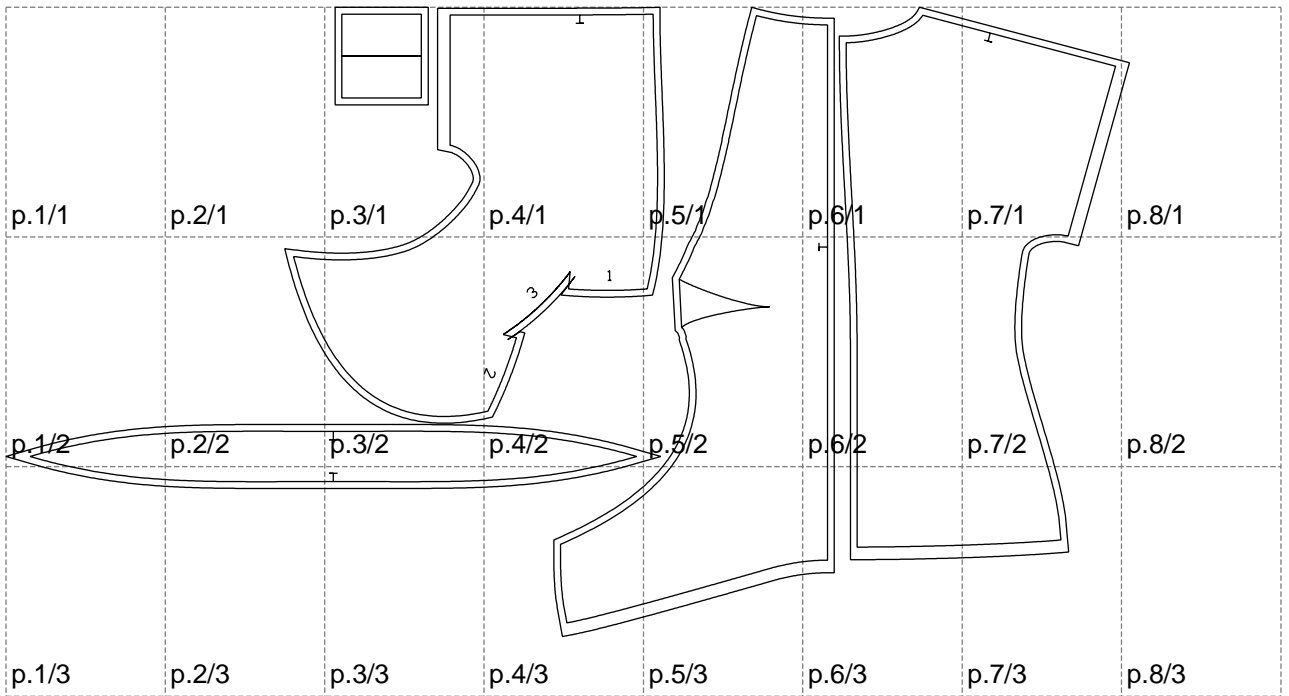

Not for print

Paper size: A4, size:1338.10 x749.13 mm

# Example

size:1499.00 x1211.31 mm

Maneken =1 ver.0

rz\_1=170

rz\_16=88

rz\_17=75.6

rz\_18=67.6

rz\_19=96

rz\_20=94.6

---

. . . . .  
. . . . .  
. . . . .