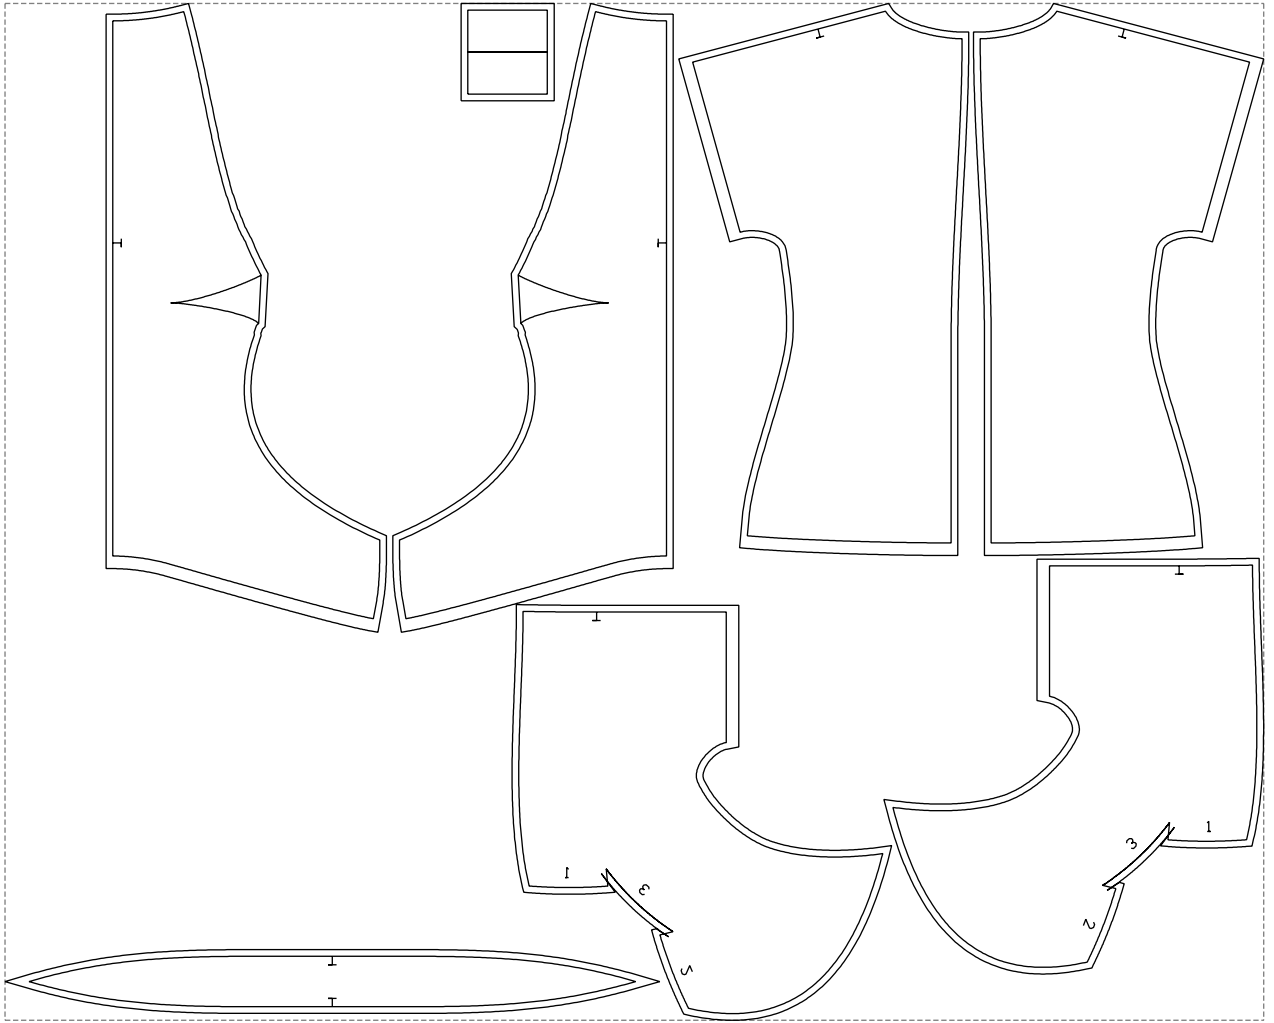

Not for print

Paper size: A4, size:1338.10 x749.13 mm

# Example

size:1499.00 x1211.31 mm

Maneken =1 ver.0

rz\_1=170

rz\_16=88

rz\_17=75.6

rz\_18=67.6

rz\_19=96

rz\_20=94.6

---

. . . . .  
. . . . .  
. . . . .