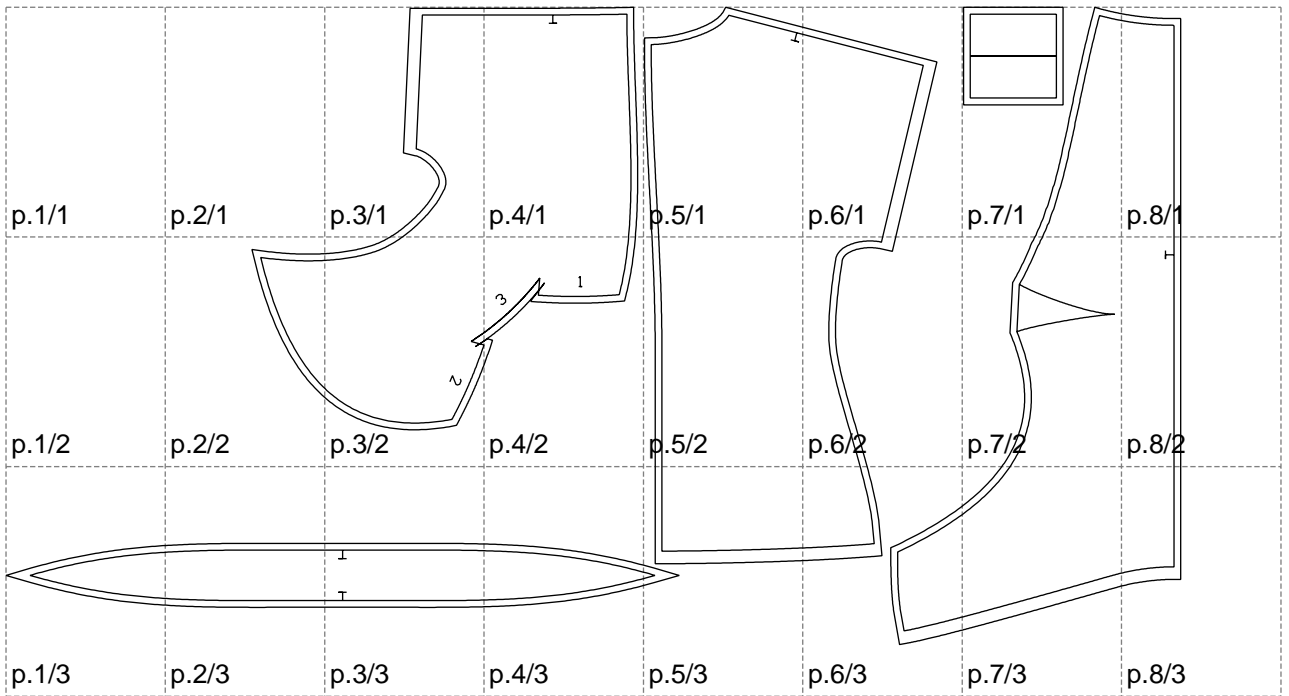

Not for print

Paper size: A4, size:1399.00 x758.70 mm

# Example

size:1398.94 x1263.92 mm

Maneken =1 ver.0

rz\_1=170

rz\_16=92

rz\_17=78.8

rz\_18=71.8

rz\_19=100

rz\_20=98.1

---

. . . . .  
. . . . .  
. . . . .