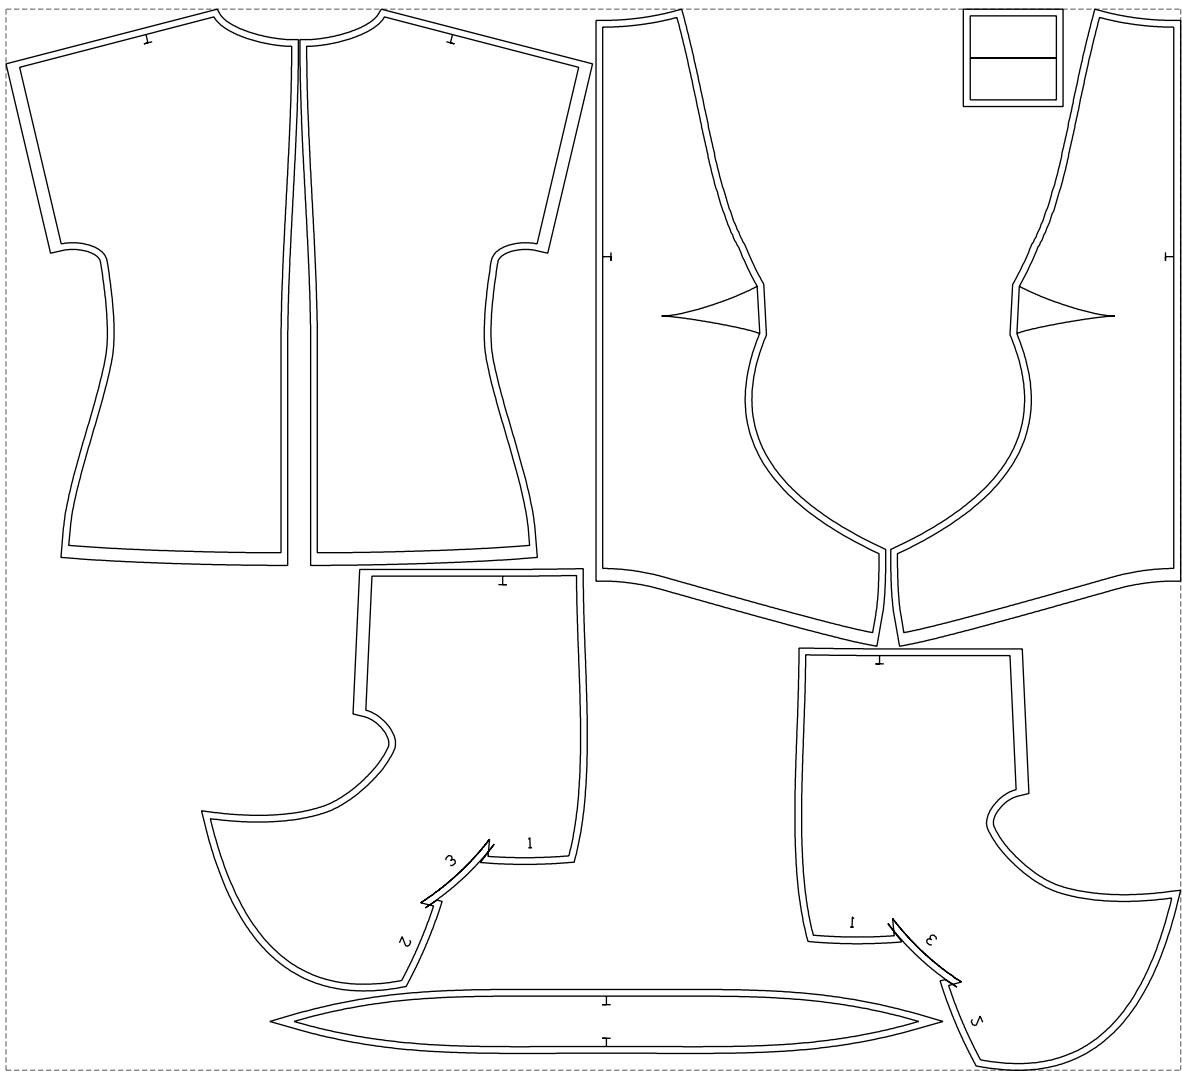

Not for print

Paper size: A4, size:1399.00 x758.70 mm

# Example

size:1398.94 x1263.92 mm

Maneken =1 ver.0

rz\_1=170

rz\_16=92

rz\_17=78.8

rz\_18=71.8

rz\_19=100

rz\_20=98.1

---

. . . . .  
. . . . .  
. . . . .