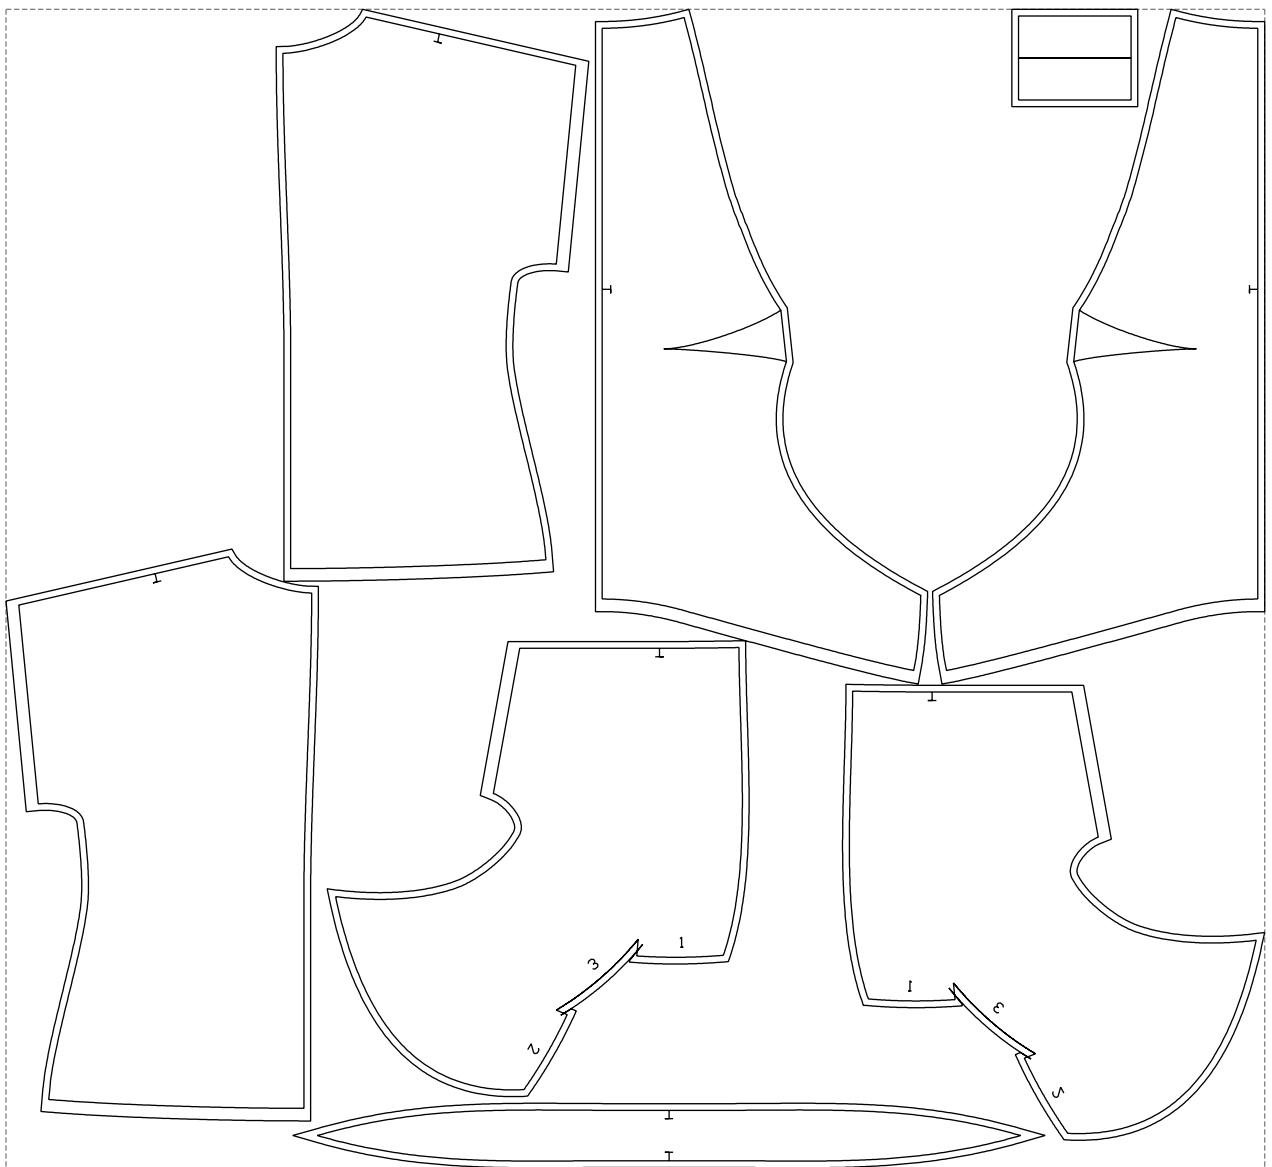

Not for print

Paper size: A4, size:1399.00 x803.64 mm

# Example

size:1499.00 x1379.91 mm

Maneken =1 ver.0

rz\_1=170

rz\_16=112

rz\_17=96.2

rz\_18=94

rz\_19=120

rz\_20=117

---

. . . . .  
. . . . .  
. . . . .