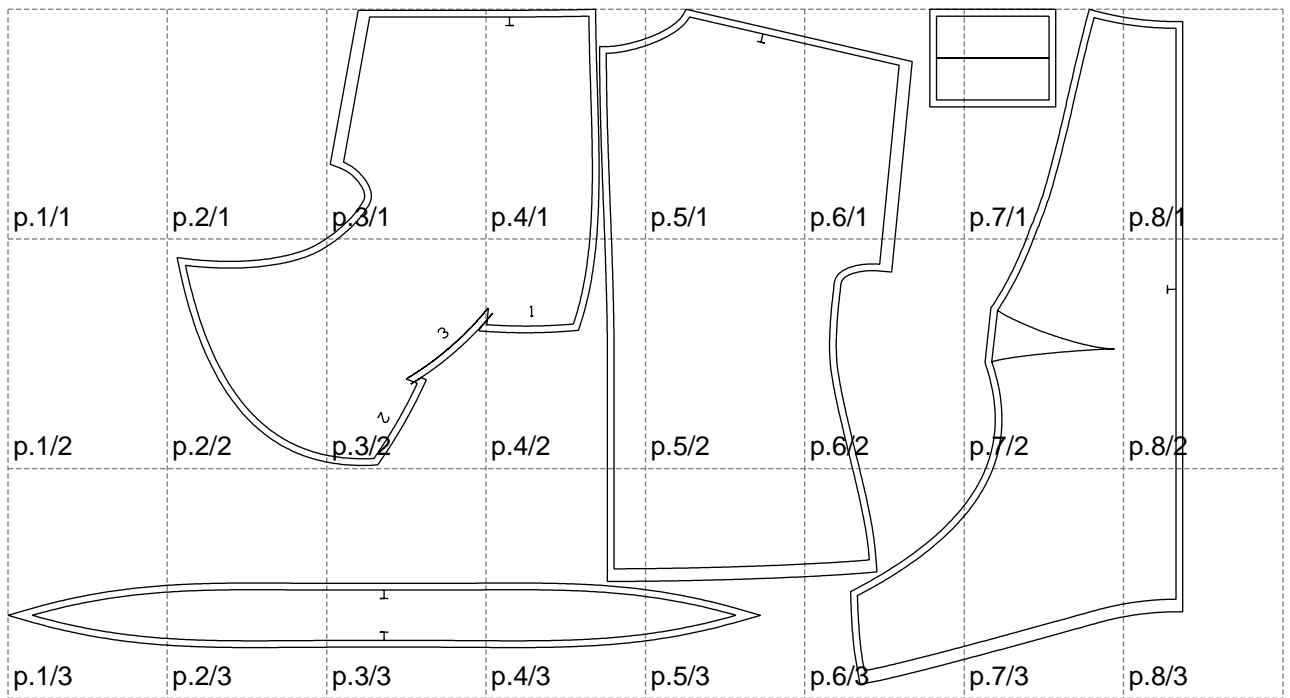

Not for print

Paper size: A4, size:1399.00 x803.64 mm

# Example

size:1499.00 x1379.91 mm

Maneken =1 ver.0

rz\_1=170

rz\_16=112

rz\_17=96.2

rz\_18=94

rz\_19=120

rz\_20=117

---

. . . . .  
. . . . .  
. . . . .