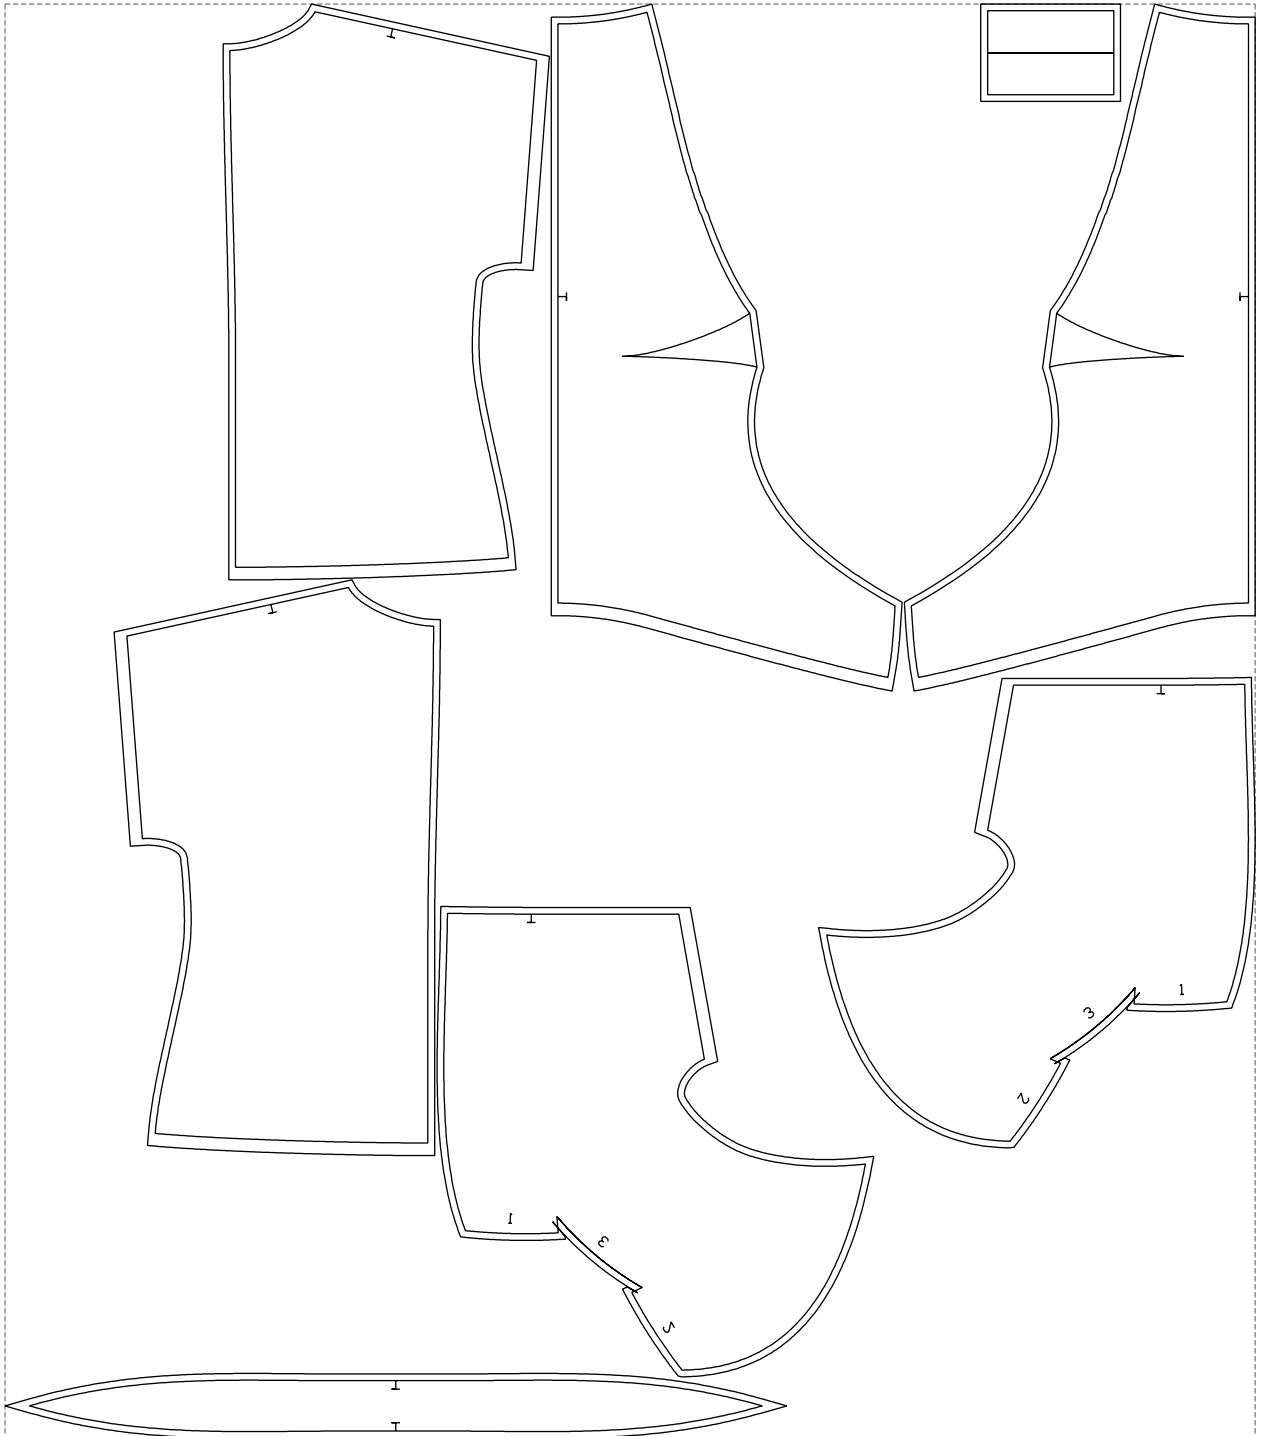

Not for print

Paper size: A4, size:1358.32 x818.11 mm

Example

size:1488.86 x1708.35 mm

Maneken =1 ver.0

rz_1=170

rz_16=120

rz_17=104

rz_18=103.6

rz_19=128

rz_20=125.1

.
.
.