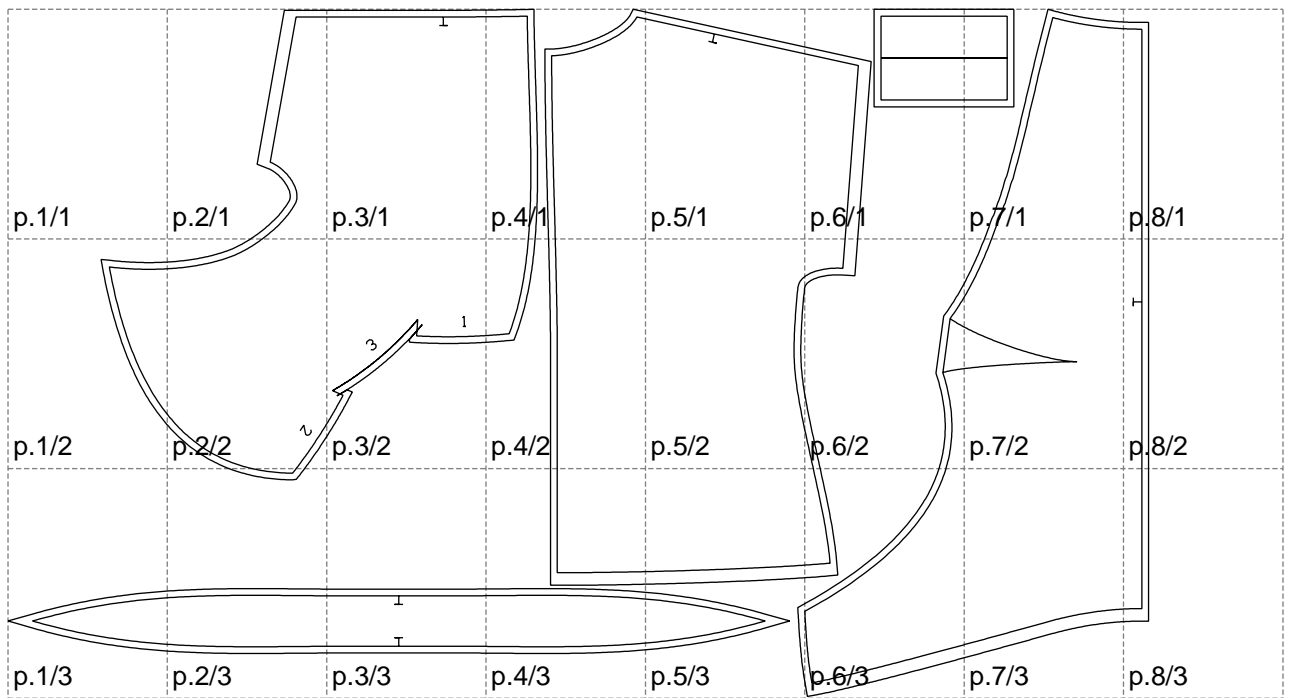

Not for print

Paper size: A4, size:1358.32 x818.11 mm

Example

size:1488.86 x1708.35 mm

Maneken =1 ver.0

rz_1=170

rz_16=120

rz_17=104

rz_18=103.6

rz_19=128

rz_20=125.1

.
.
.