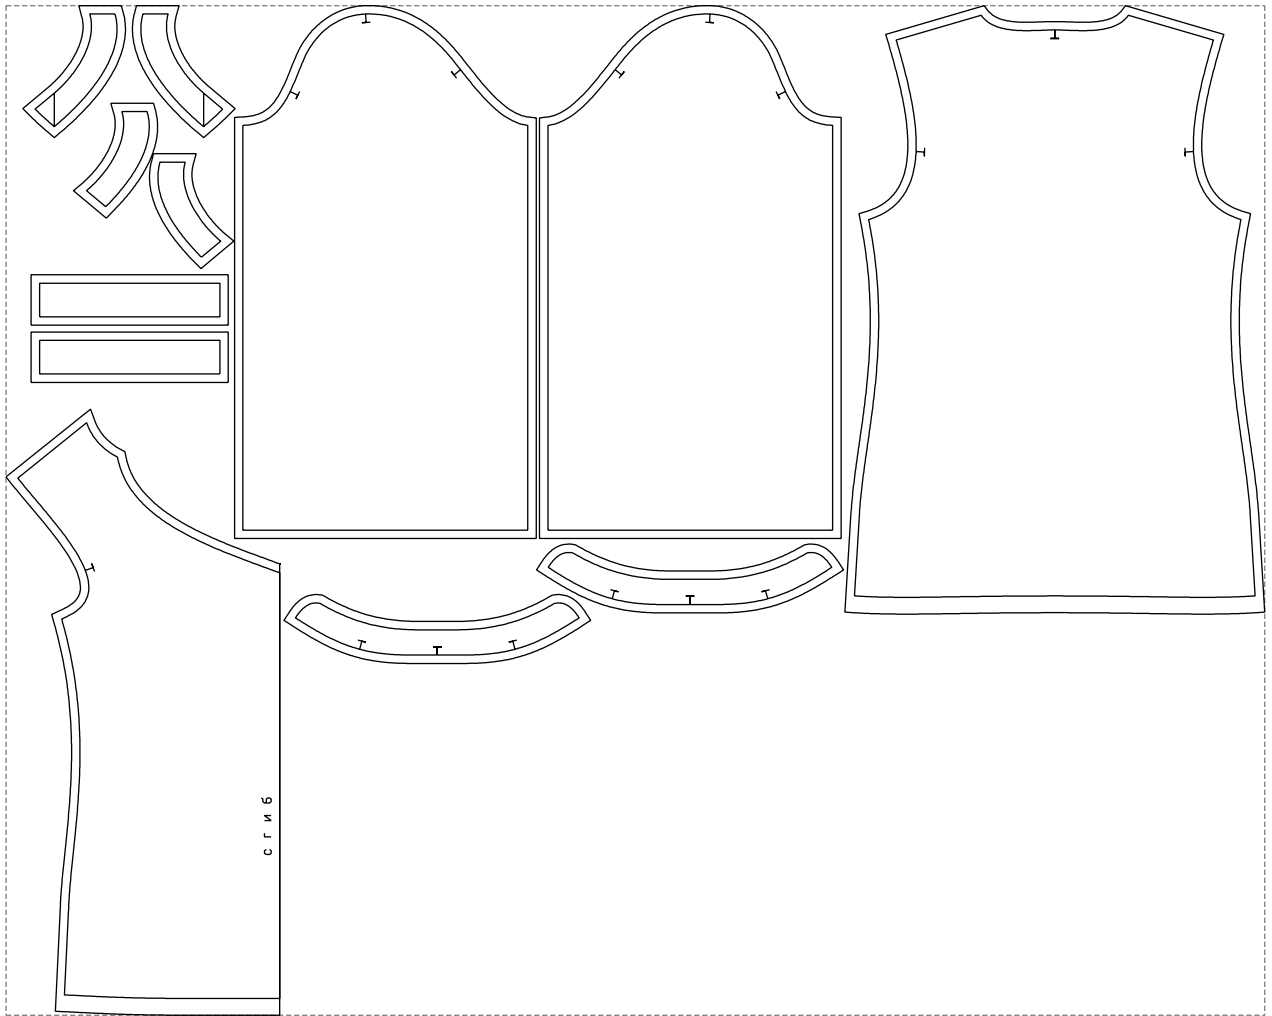

Not for print

Paper size: A4, size:1399.00 x724.87 mm

# Example

size:1499.00 x1202.74 mm

Maneken =1 ver.0

rz\_1=170

rz\_16=88

rz\_17=75.6

rz\_18=67.6

rz\_19=96