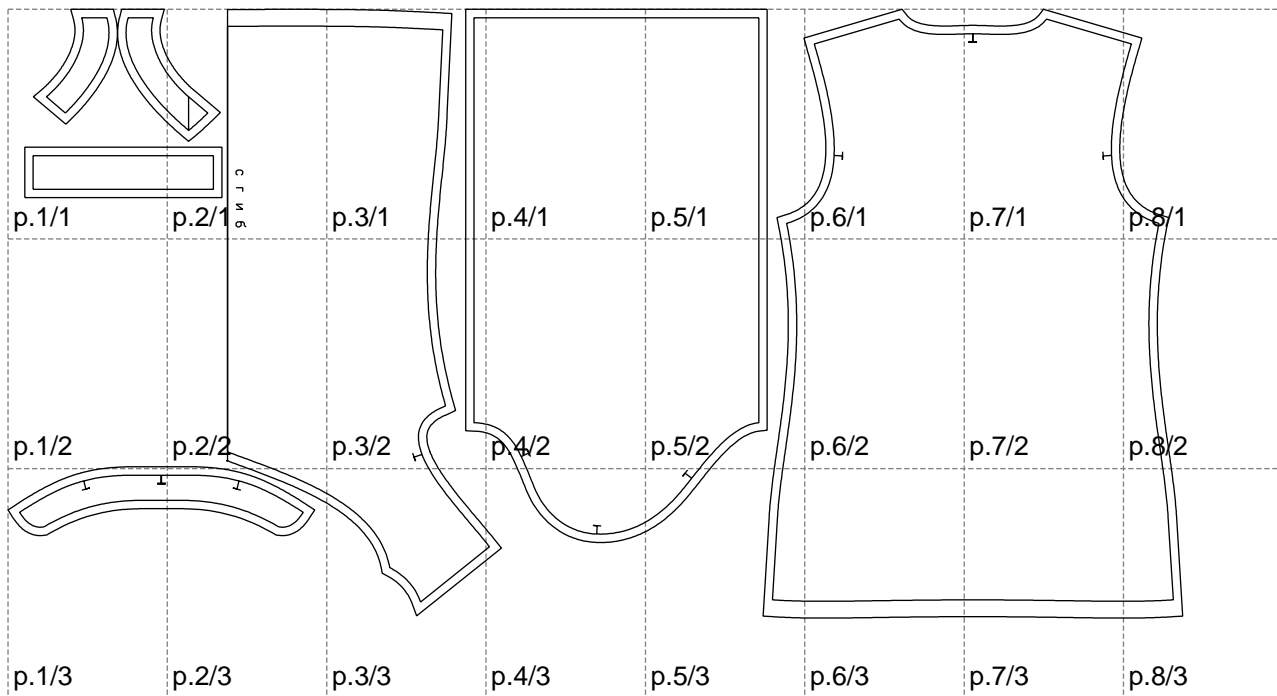

Not for print

Paper size: A4, size:1399.00 x724.87 mm

# Example

size:1499.00 x1202.74 mm

Maneken =1 ver.0

rz\_1=170

rz\_16=88

rz\_17=75.6

rz\_18=67.6

rz\_19=96

rz\_20=94.6

---

. . . . .  
. . . . .  
. . . . .