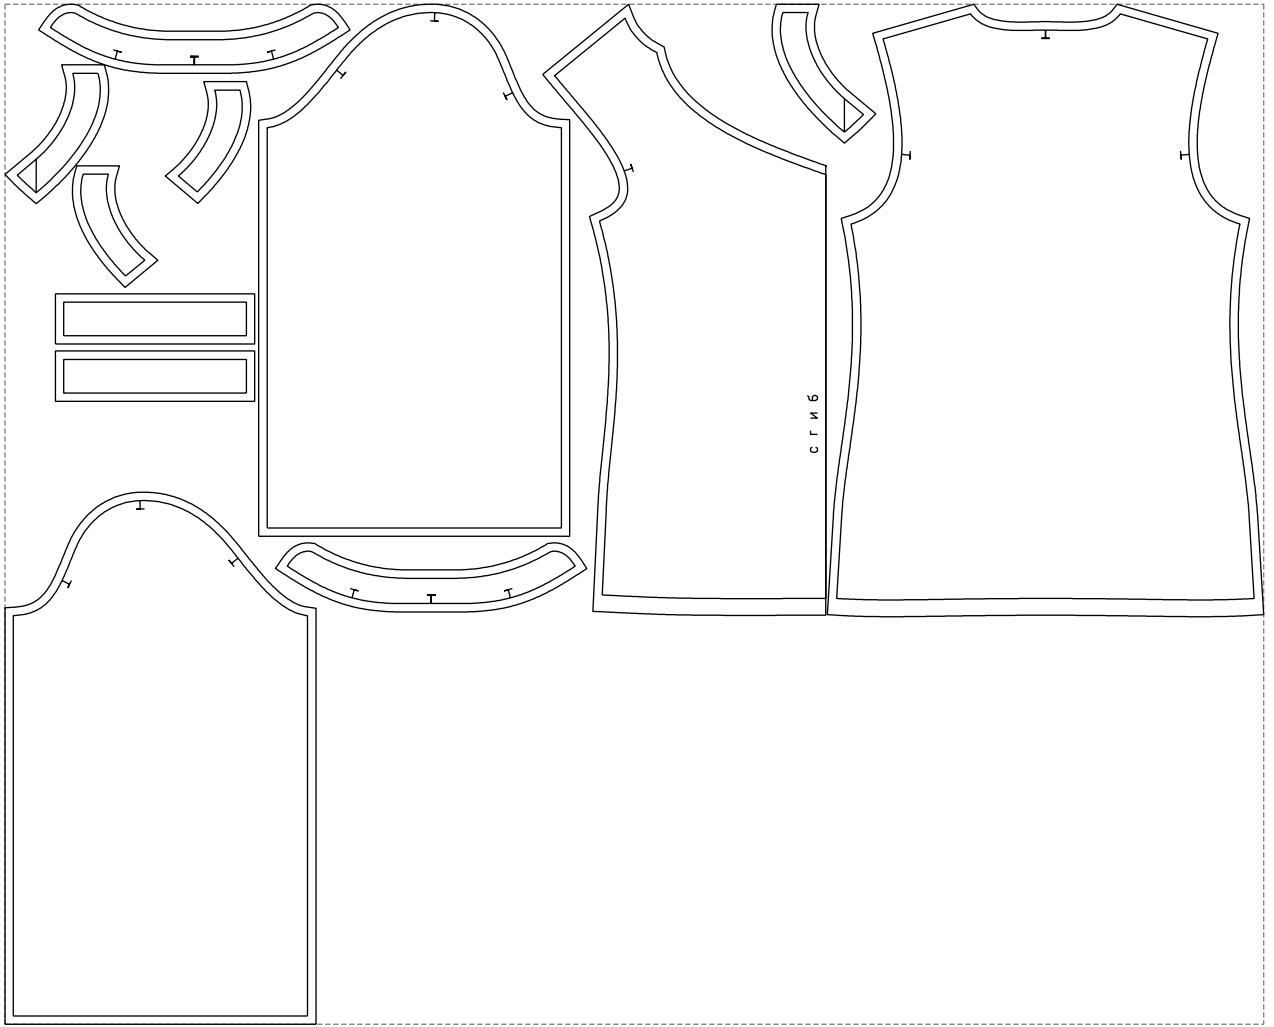

Not for print

Paper size: A4, size:1399.00 x729.59 mm

# Example

size:1499.00 x1215.09 mm

Maneken =1 ver.0

rz\_1=170

rz\_16=92

rz\_17=78.8

rz\_18=71.8

rz\_19=100