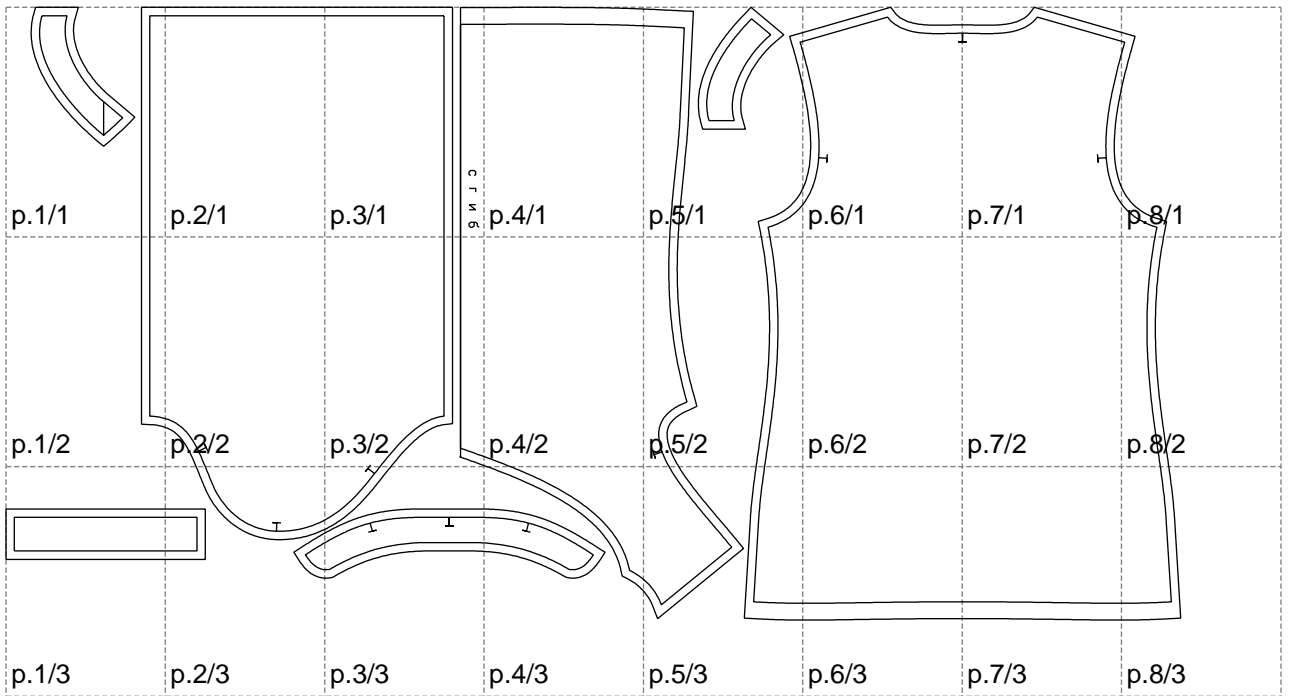

Not for print

Paper size: A4, size:1399.00 x729.59 mm

# Example

size:1499.00 x1215.09 mm

Maneken =1 ver.0

rz\_1=170

rz\_16=92

rz\_17=78.8

rz\_18=71.8

rz\_19=100

rz\_20=98.1

---

. . . . .  
. . . . .  
. . . . .