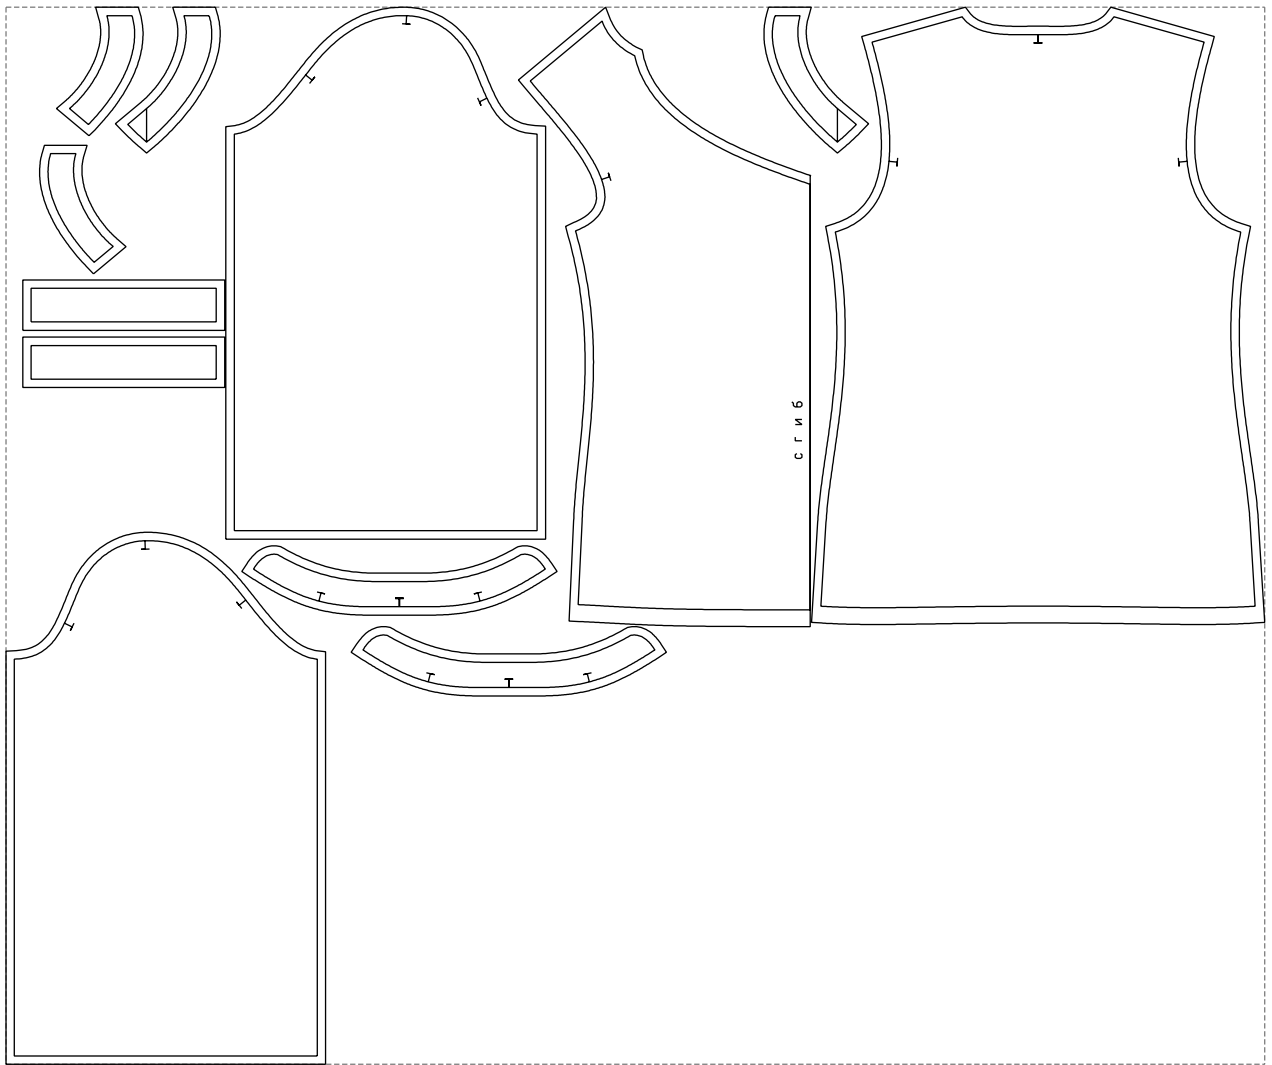

Not for print

Paper size: A4, size:1399.00 x737.78 mm

# Example

size:1499.00 x1259.17 mm

Maneken =1 ver.0

rz\_1=170

rz\_16=96

rz\_17=82

rz\_18=76

rz\_19=104

rz\_20=101.8

---

. . . . .  
. . . . .  
. . . . .