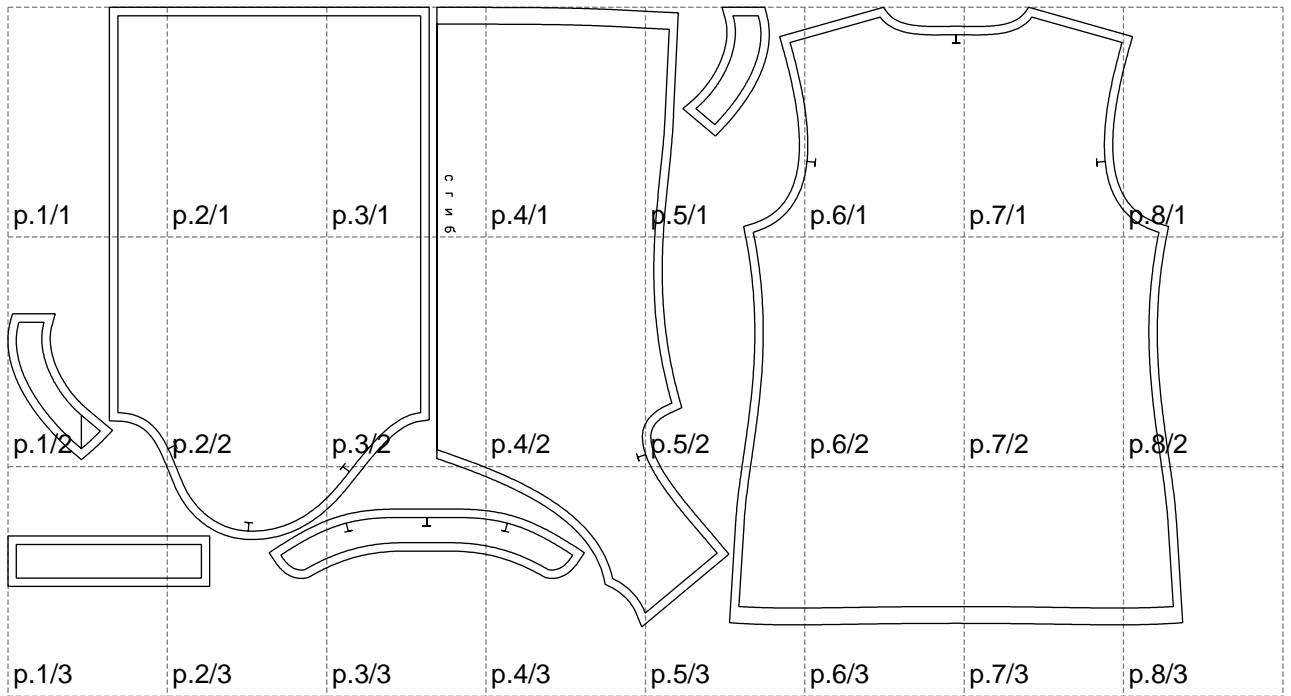

Not for print

Paper size: A4, size:1399.00 x737.78 mm

# Example

size:1499.00 x1259.17 mm

Maneken =1 ver.0

rz\_1=170

rz\_16=96

rz\_17=82

rz\_18=76

rz\_19=104

rz\_20=101.8

---

. . . . .  
. . . . .  
. . . . .