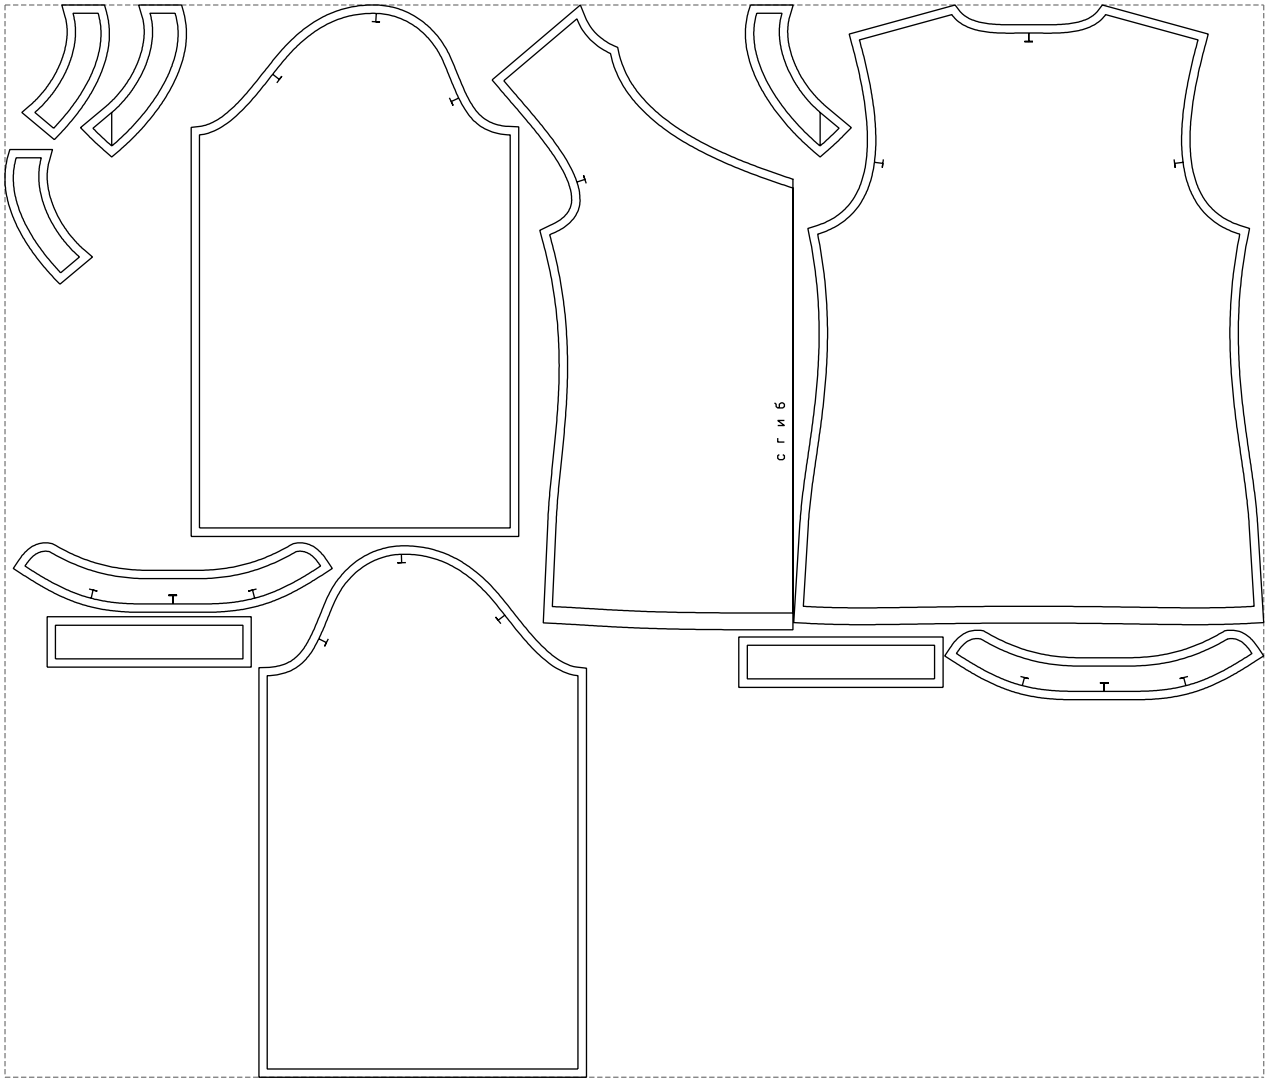

Not for print

Paper size: A4, size:1399.00 x744.33 mm

# Example

size:1499.00 x1277.33 mm

Maneken =1 ver.0

rz\_1=170

rz\_16=100

rz\_17=85.4

rz\_18=80.2

rz\_19=108

rz\_20=105.4

---

. . . . .  
. . . . .  
. . . . .