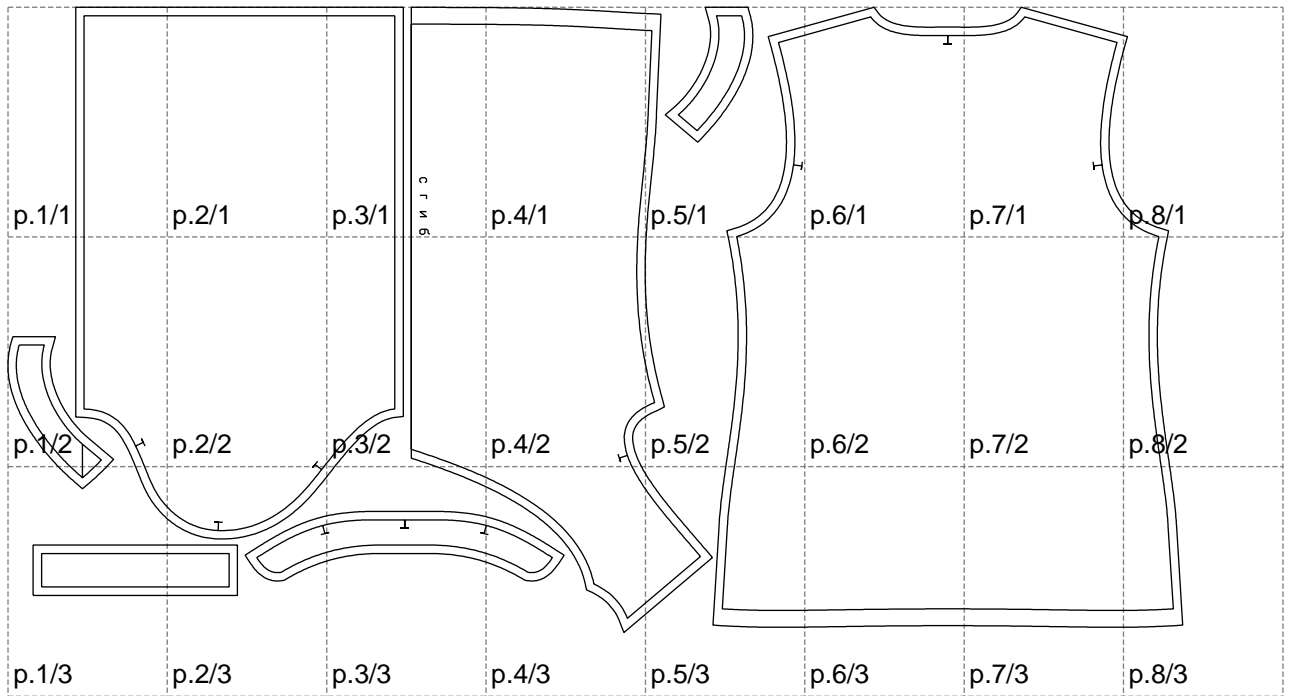

Not for print

Paper size: A4, size:1399.00 x744.33 mm

# Example

size:1499.00 x1277.33 mm

Maneken =1 ver.0

rz\_1=170

rz\_16=100

rz\_17=85.4

rz\_18=80.2

rz\_19=108

rz\_20=105.4

---

. . . . .  
. . . . .  
. . . . .