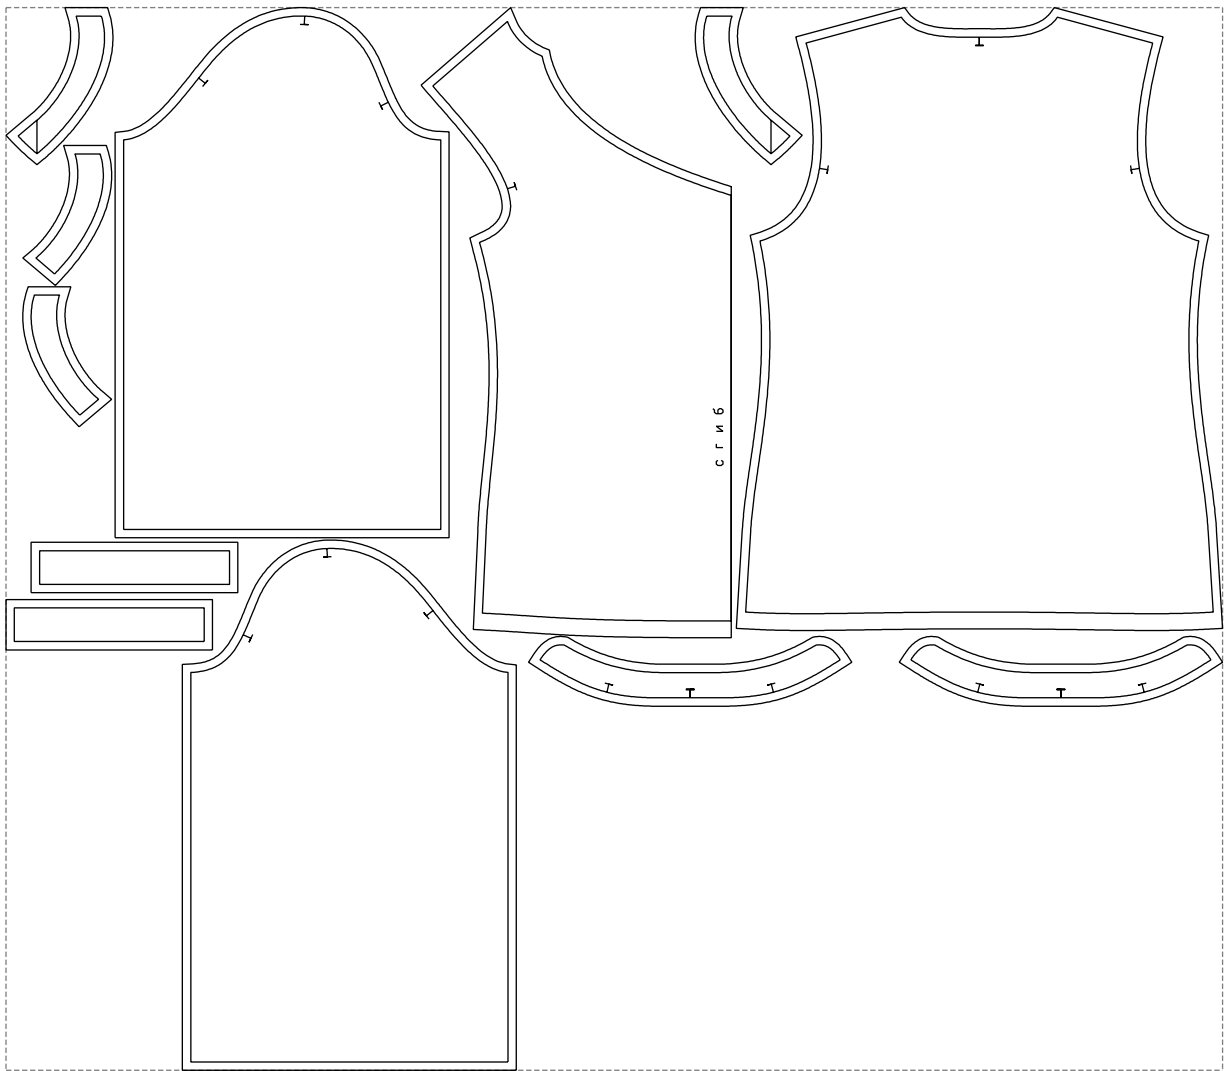

Not for print

Paper size: A4, size:1358.95 x750.63 mm

# Example

size:1448.94 x1265.81 mm

Maneken =1 ver.0

rz\_1=170

rz\_16=104

rz\_17=88.9

rz\_18=84.4

rz\_19=112

rz\_20=109.3

---

. . . . .  
. . . . .  
. . . . .