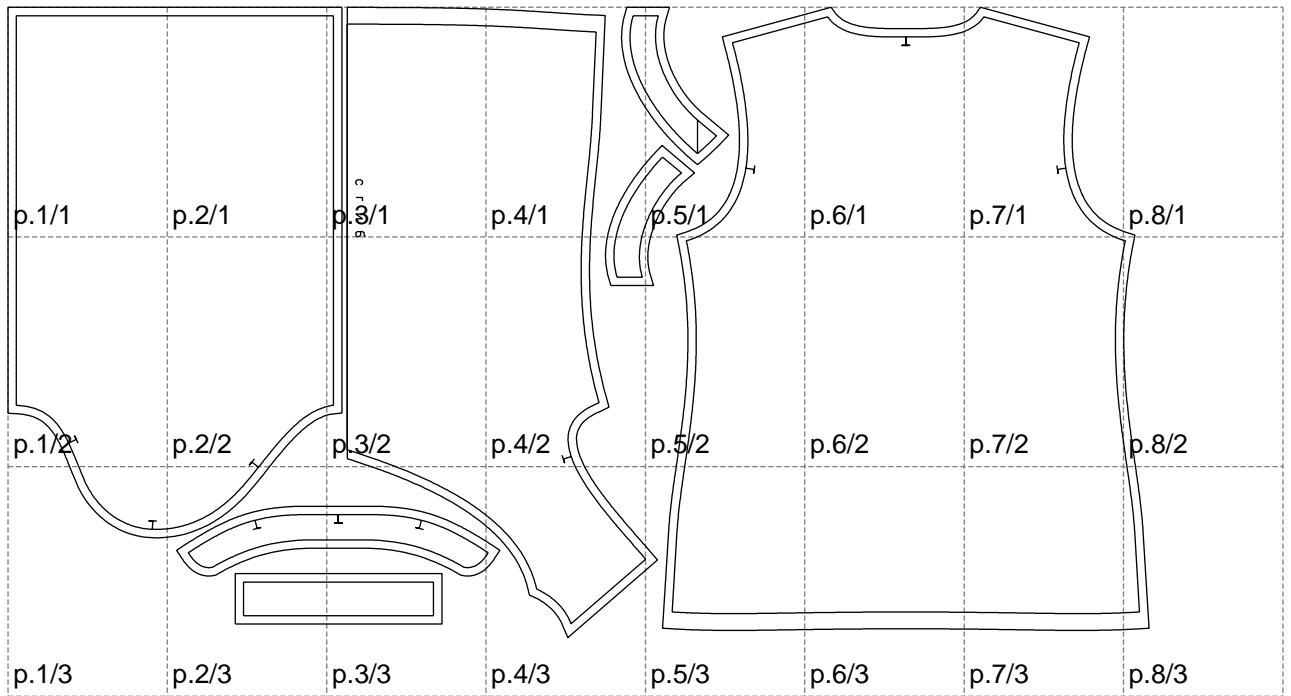

Not for print

Paper size: A4, size:1358.95 x750.63 mm

# Example

size:1448.94 x1265.81 mm

Maneken =1 ver.0

rz\_1=170

rz\_16=104

rz\_17=88.9

rz\_18=84.4

rz\_19=112

rz\_20=109.3

---

. . . . .  
. . . . .  
. . . . .