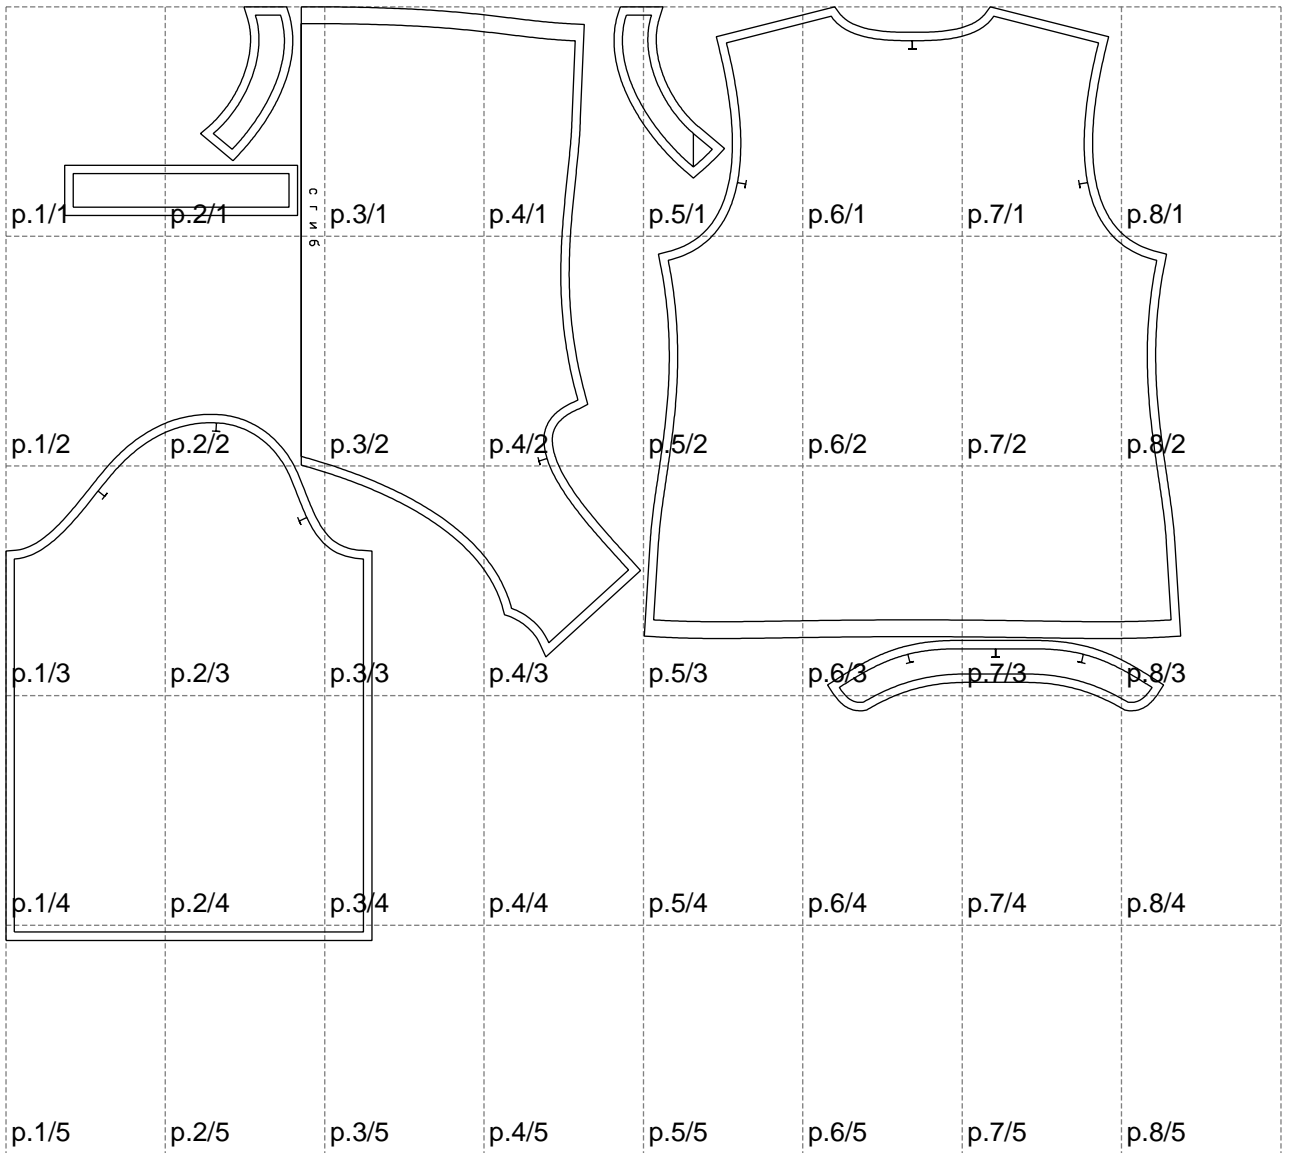

Not for print

Paper size: A4, size:1399.00 x1111.72 mm

# Example

size:1499.00 x1260.13 mm

Maneken =1 ver.0

rz\_1=170

rz\_16=116

rz\_17=100

rz\_18=98.8

rz\_19=124

rz\_20=121

---

. . . . .  
. . . . .  
. . . . .