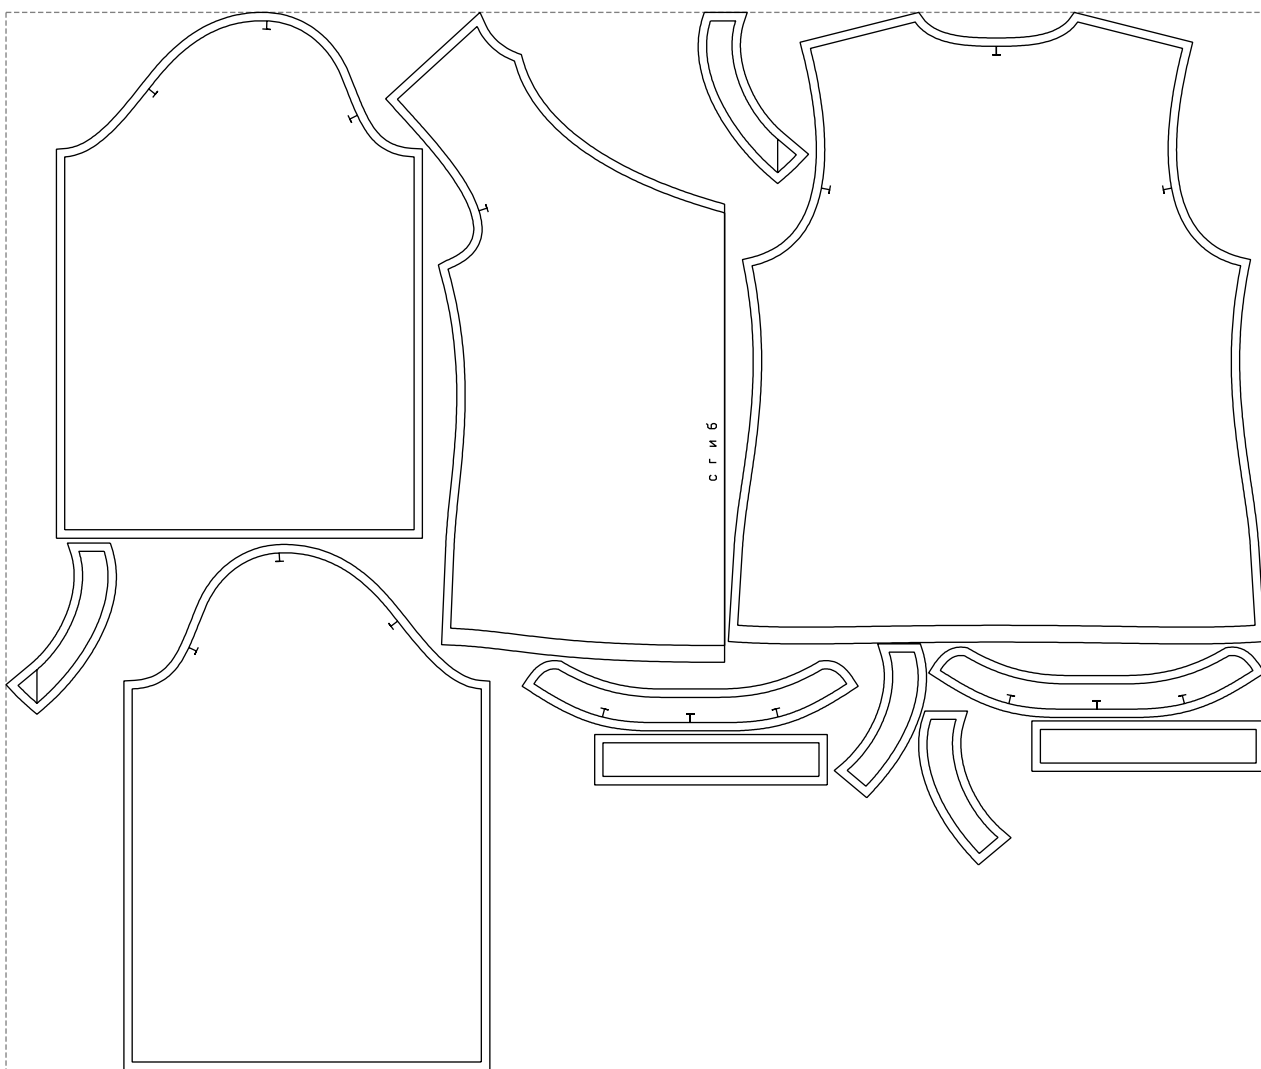

Not for print

Paper size: A4, size:1399.00 x1111.72 mm

# Example

size:1499.00 x1260.13 mm

Maneken =1 ver.0

rz\_1=170

rz\_16=116

rz\_17=100

rz\_18=98.8

rz\_19=124

rz\_20=121

---

. . . . .  
. . . . .  
. . . . .