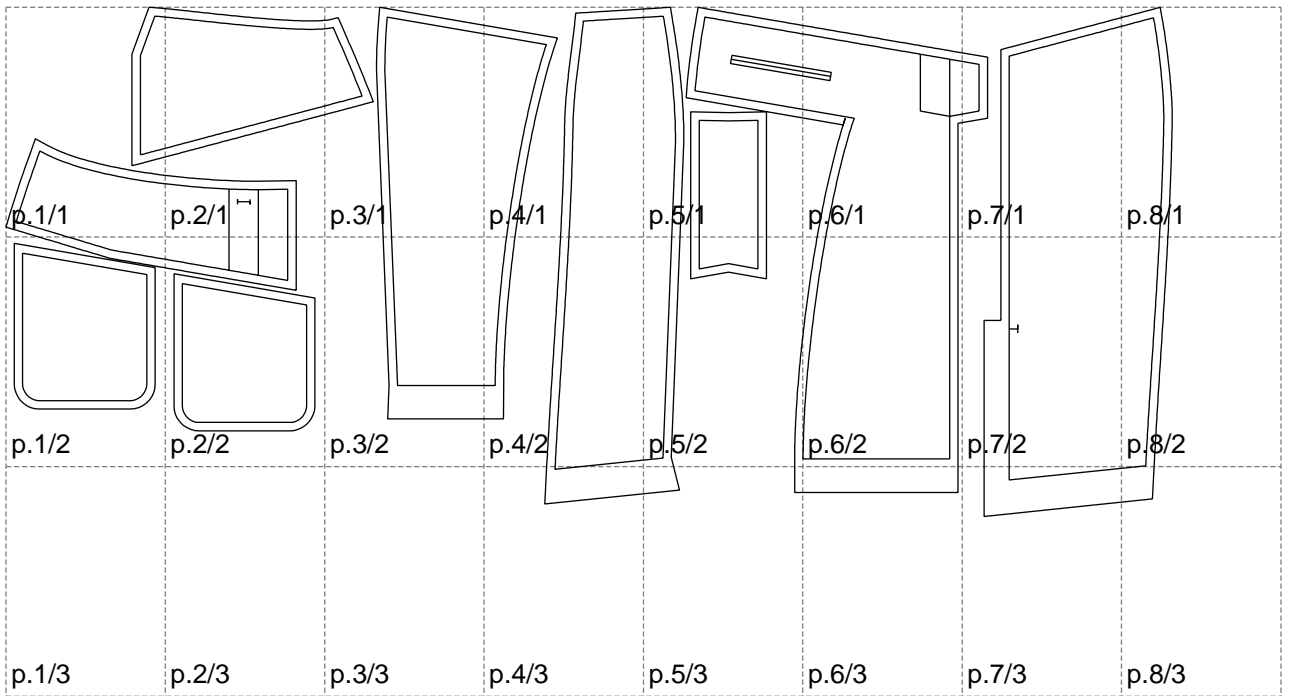

Not for print

Paper size: A4, size:1388.97 x606.12 mm

# Example

size:1488.97 x1283.50 mm

Maneken =1 ver.0

rz\_1=170

rz\_16=112

rz\_17=96.2

rz\_18=94

rz\_19=120

rz\_20=117

---

. . . . .  
. . . . .  
. . . . .