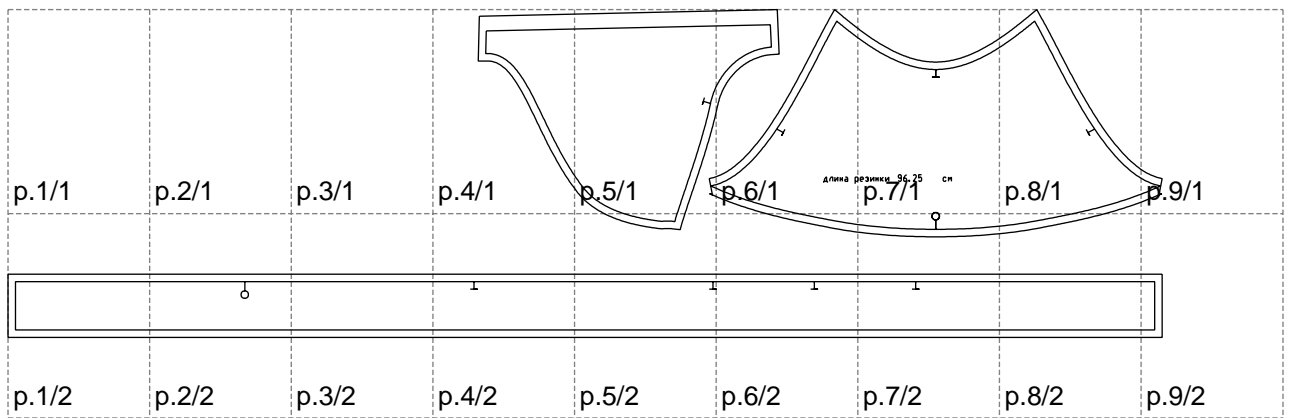

Not for print

Paper size: A4, size:1546.30 x439.21 mm

Example

size:1546.30 x439.21 mm

Maneken =1 ver.0

rz_1=170

rz_16=88

rz_17=75.6

rz_18=67.6

rz_19=96

rz_20=94.6

.
.
.