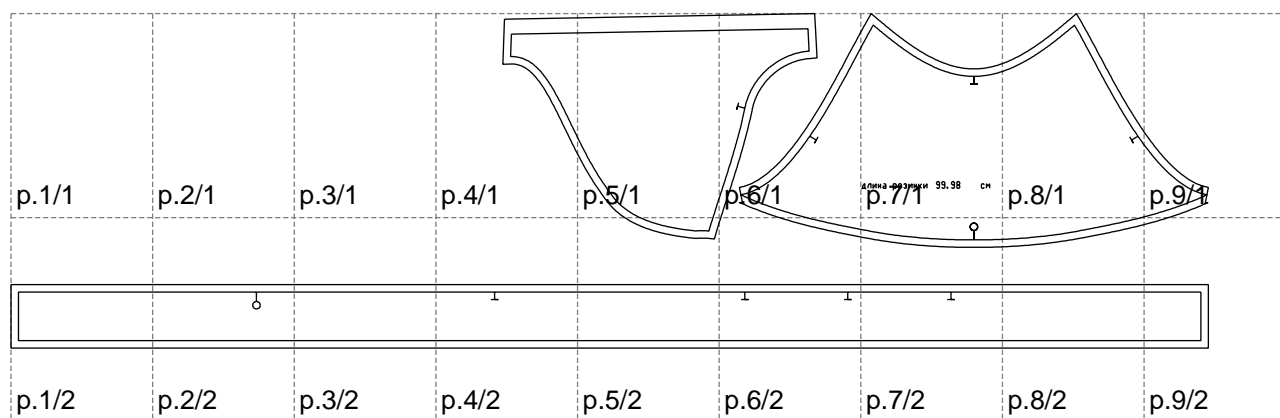

Not for print

Paper size: A4, size:1604.38 x448.06 mm

Example

size:1604.38 x509.20 mm

Maneken =1 ver.0

rz_1=170

rz_16=92

rz_17=78.8

rz_18=71.8

rz_19=100

rz_20=98.1

.
.
.