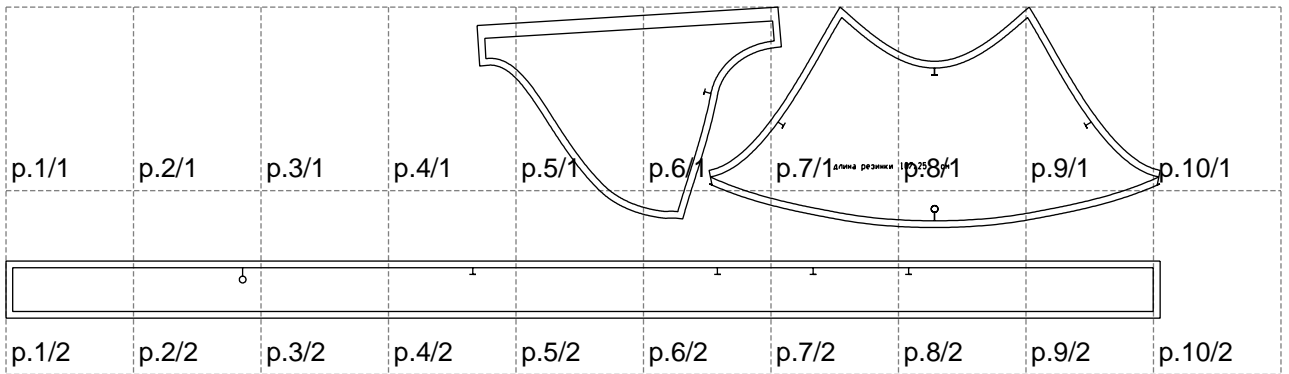

Not for print

Paper size: A4, size:1718.10 x463.04 mm

# Example

size:1718.10 x682.25 mm

Maneken =1 ver.0

rz\_1=170

rz\_16=100

rz\_17=85.4

rz\_18=80.2

rz\_19=108

rz\_20=105.4

---

. . . . .  
. . . . .  
. . . . .