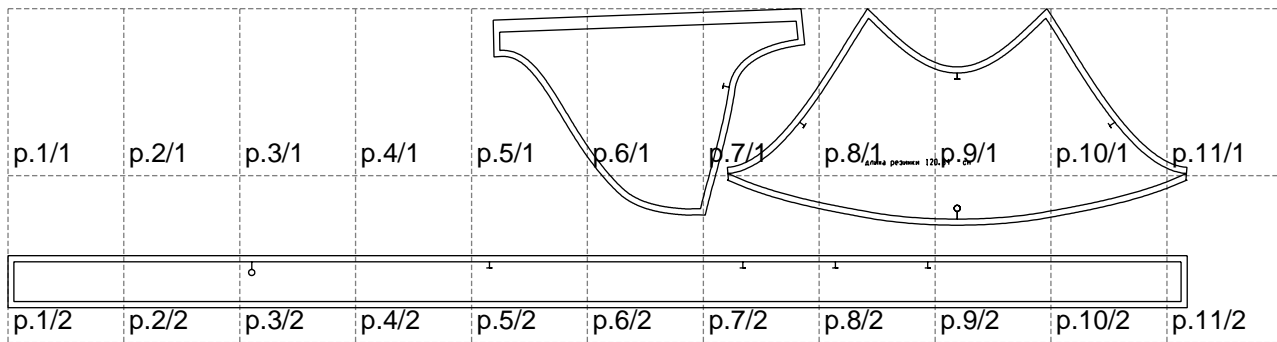

Not for print

Paper size: A4, size:1931.14 x489.28 mm

# Example

size:1931.14 x795.08 mm

Maneken =1 ver.0

rz\_1=170

rz\_16=116

rz\_17=100

rz\_18=98.8

rz\_19=124