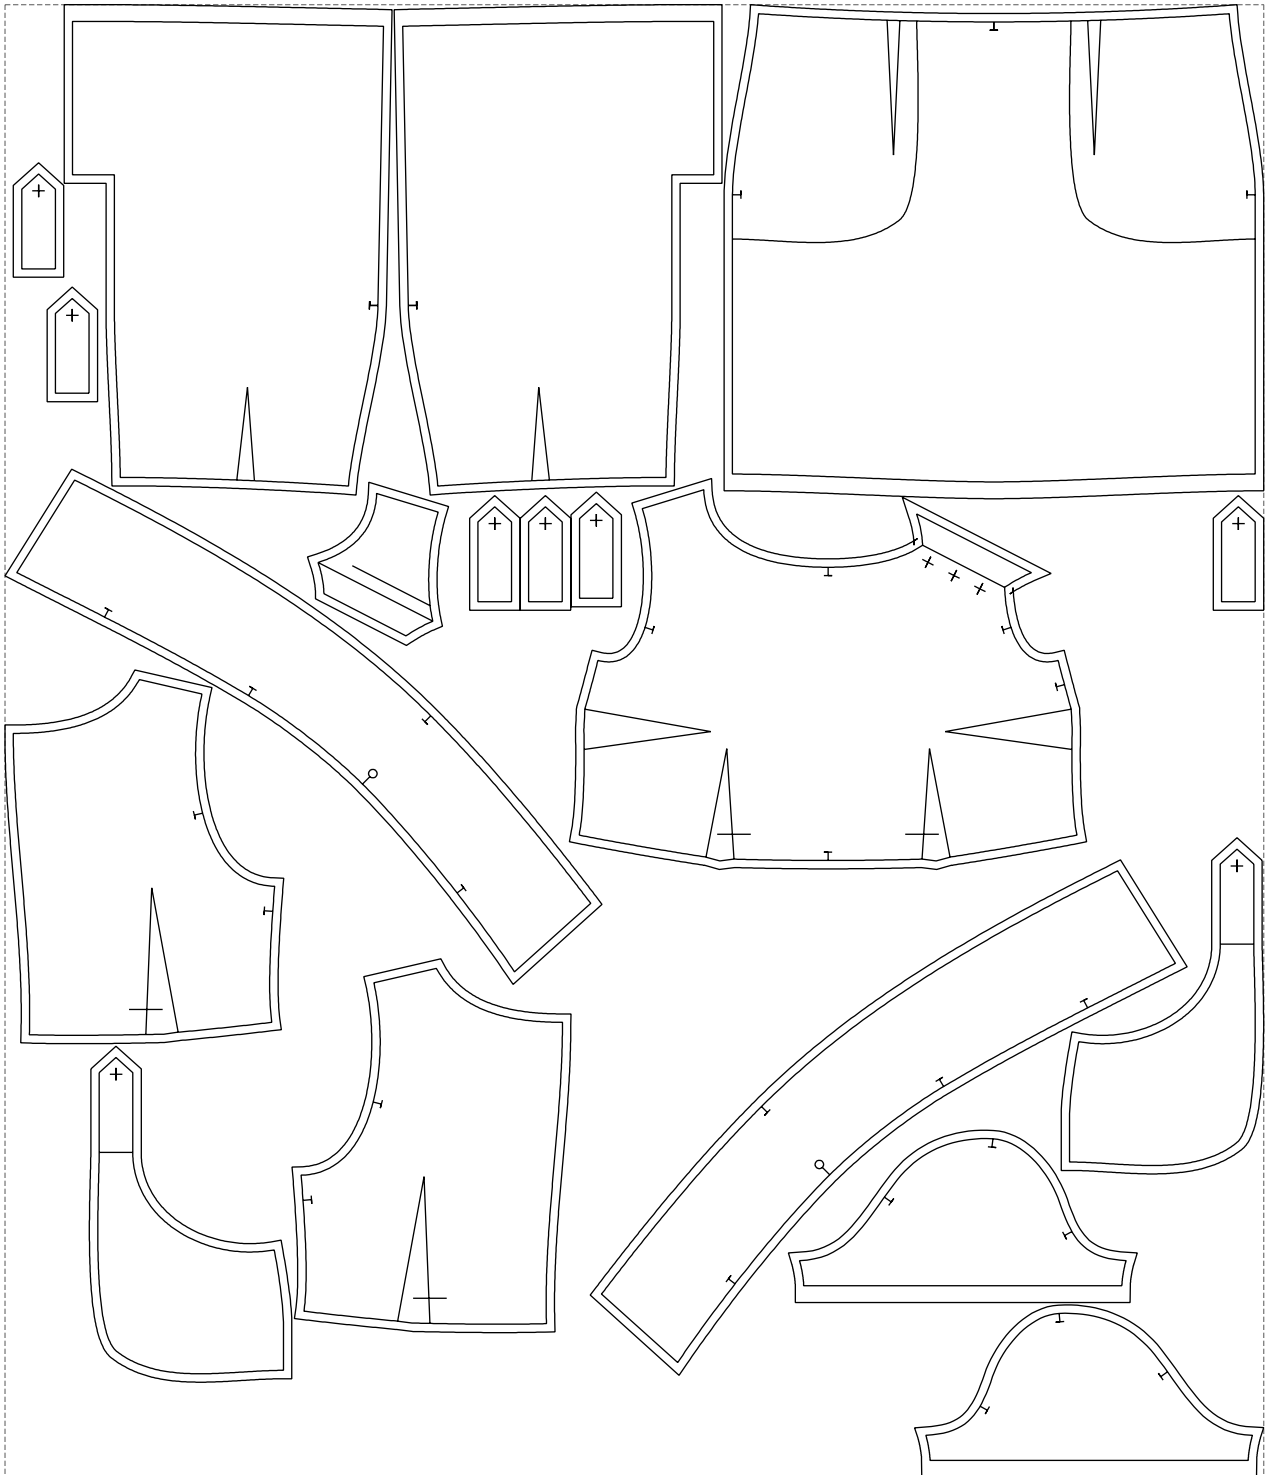

Not for print

Paper size: A4, size:1399.00 x1459.68 mm

# Example

size:1499.00 x1754.08 mm

Maneken =1 ver.0

rz\_1=170

rz\_16=112

rz\_17=96.2

rz\_18=94

rz\_19=120

rz\_20=117

---

. . . . .  
. . . . .  
. . . . .