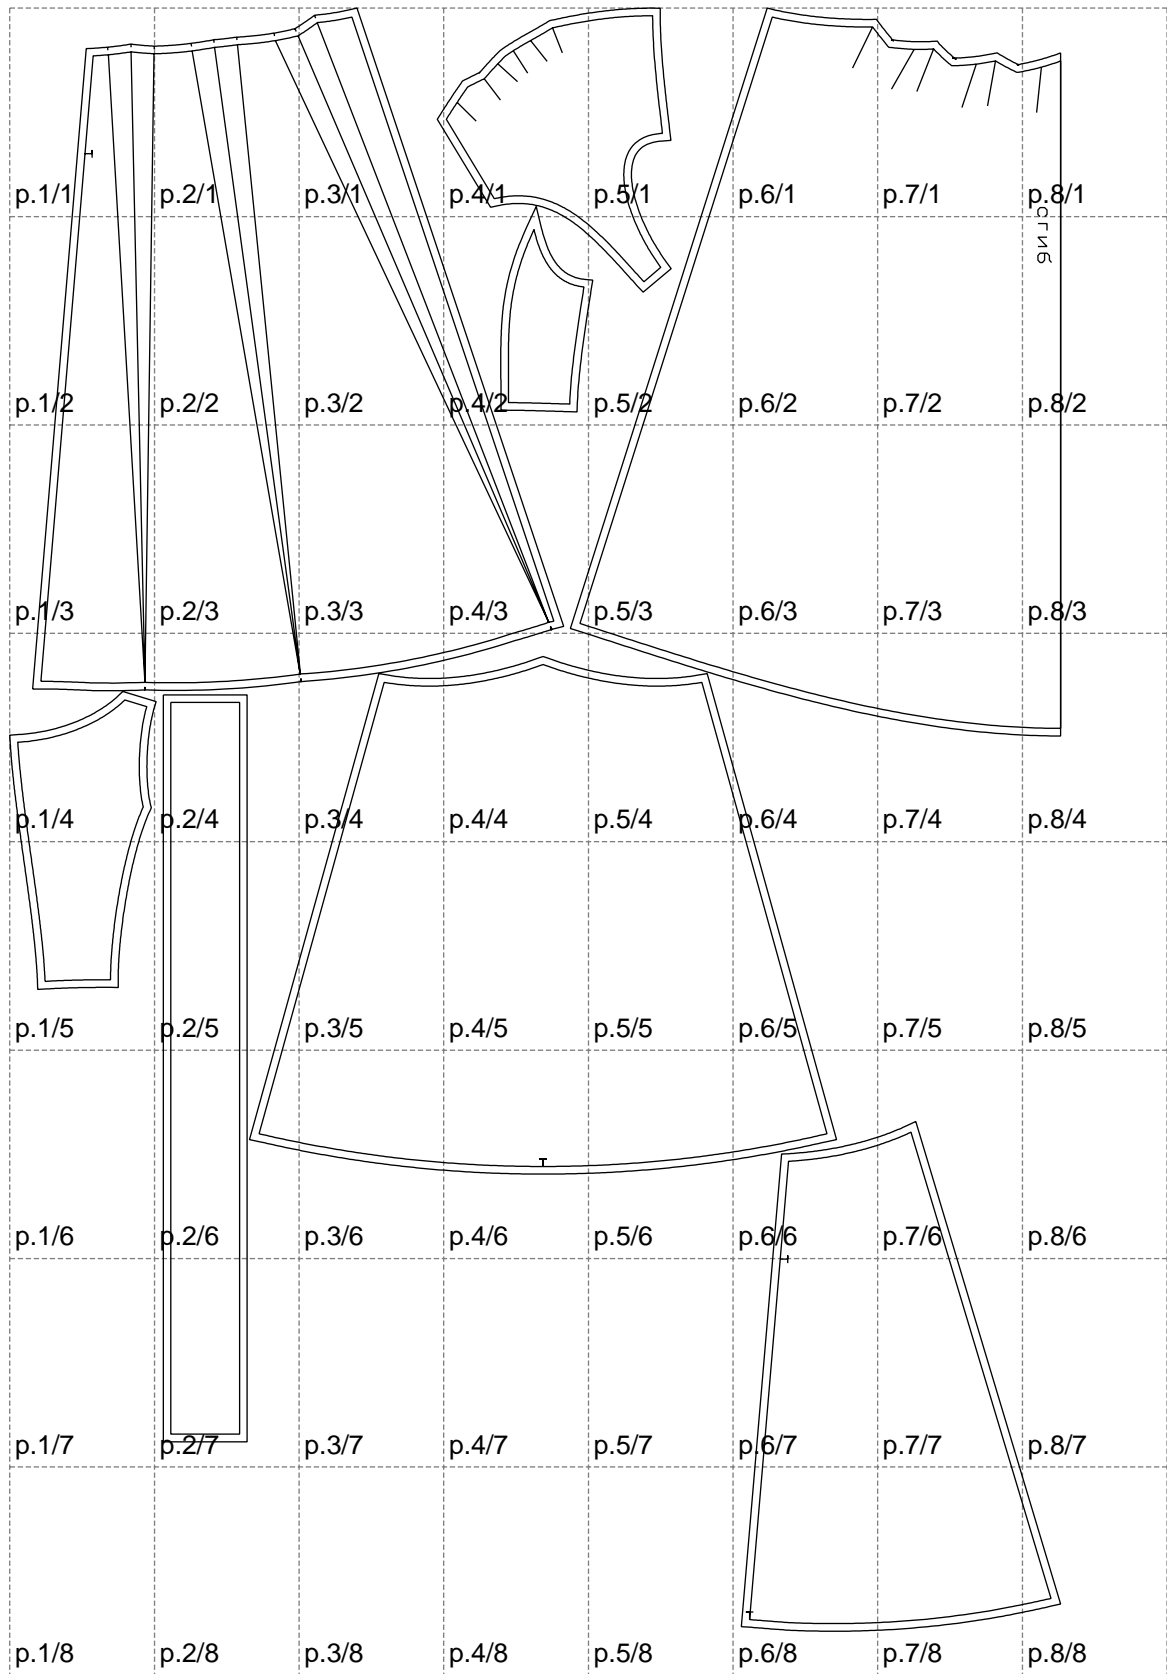

Not for print

Paper size: A4, size:1378.88 x2129.34 mm

# Example

size:1488.95 x1737.88 mm

Maneken =1 ver.0

rz\_1=170

rz\_16=88

rz\_17=75.6

rz\_18=67.6

rz\_19=96

rz\_20=94.6

---

. . . . .  
. . . . .  
. . . . .