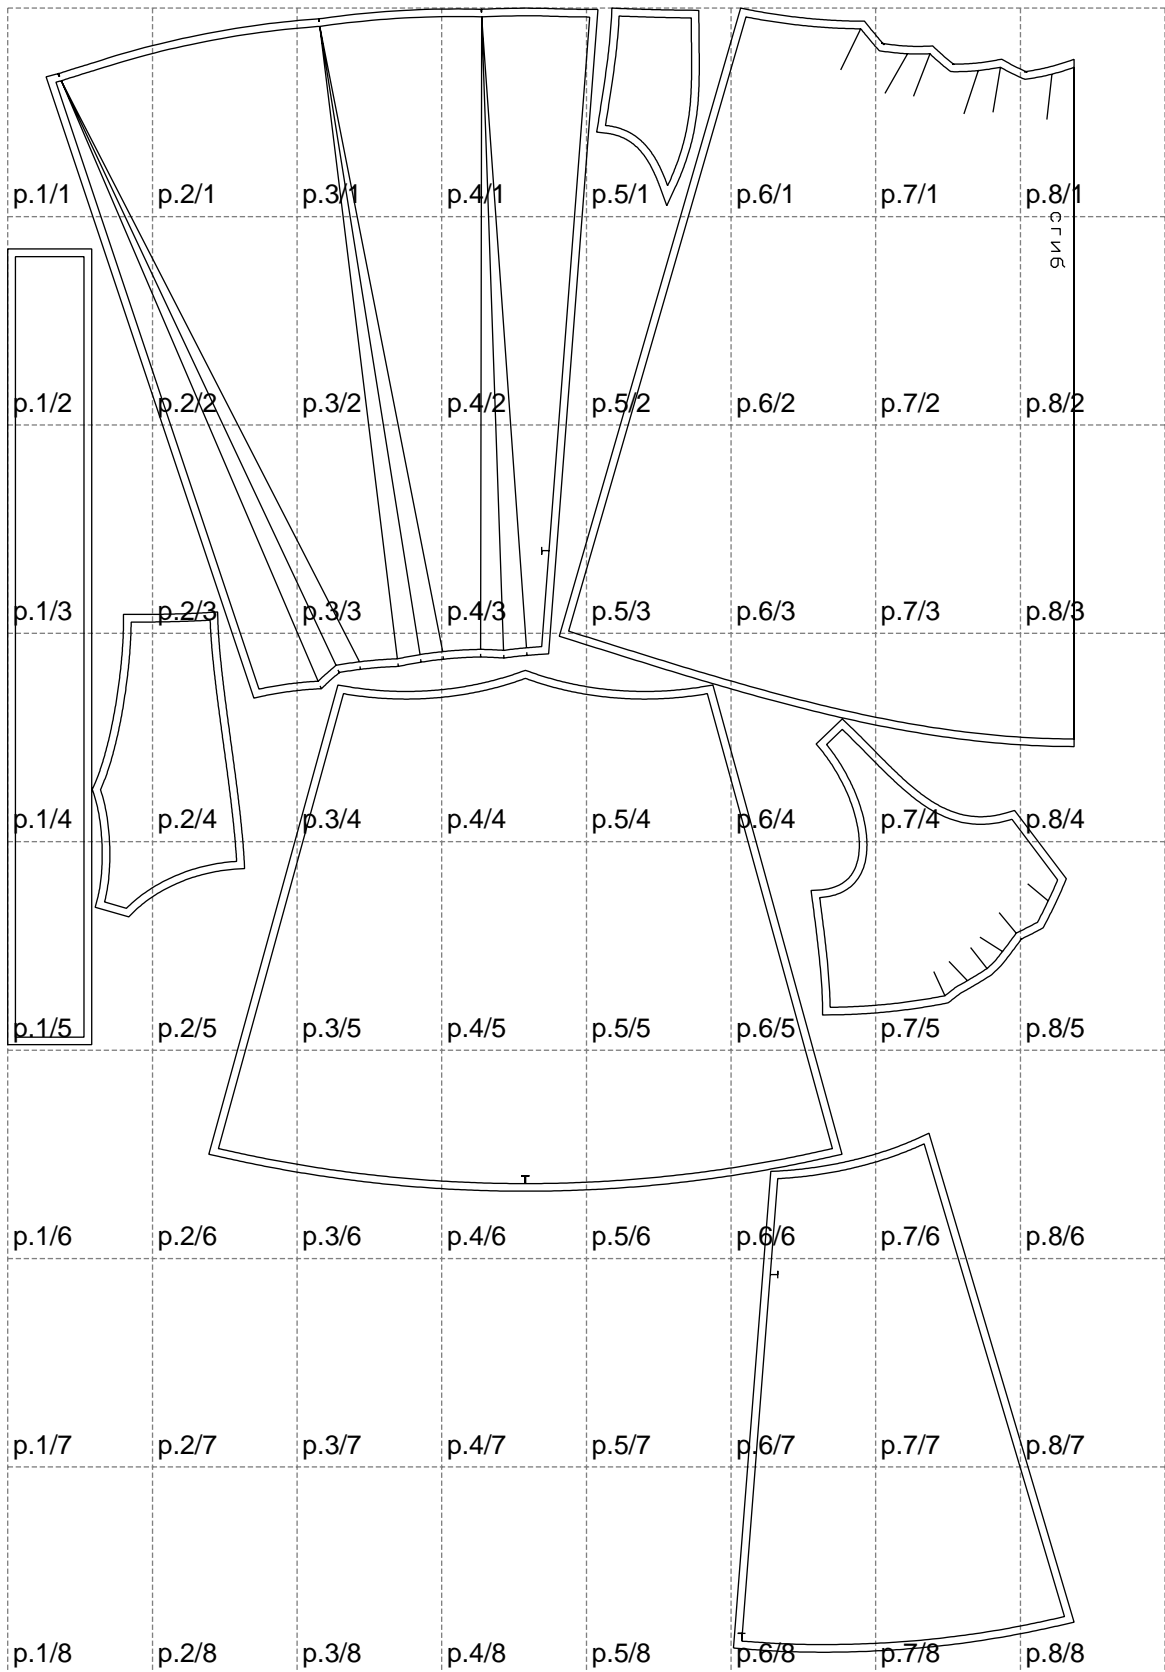

Not for print

Paper size: A4, size:1399.00 x2156.83 mm

# Example

size:1499.00 x1757.73 mm

Maneken =1 ver.0

rz\_1=170

rz\_16=100

rz\_17=85.4

rz\_18=80.2

rz\_19=108

rz\_20=105.4

---

. . . . .  
. . . . .  
. . . . .