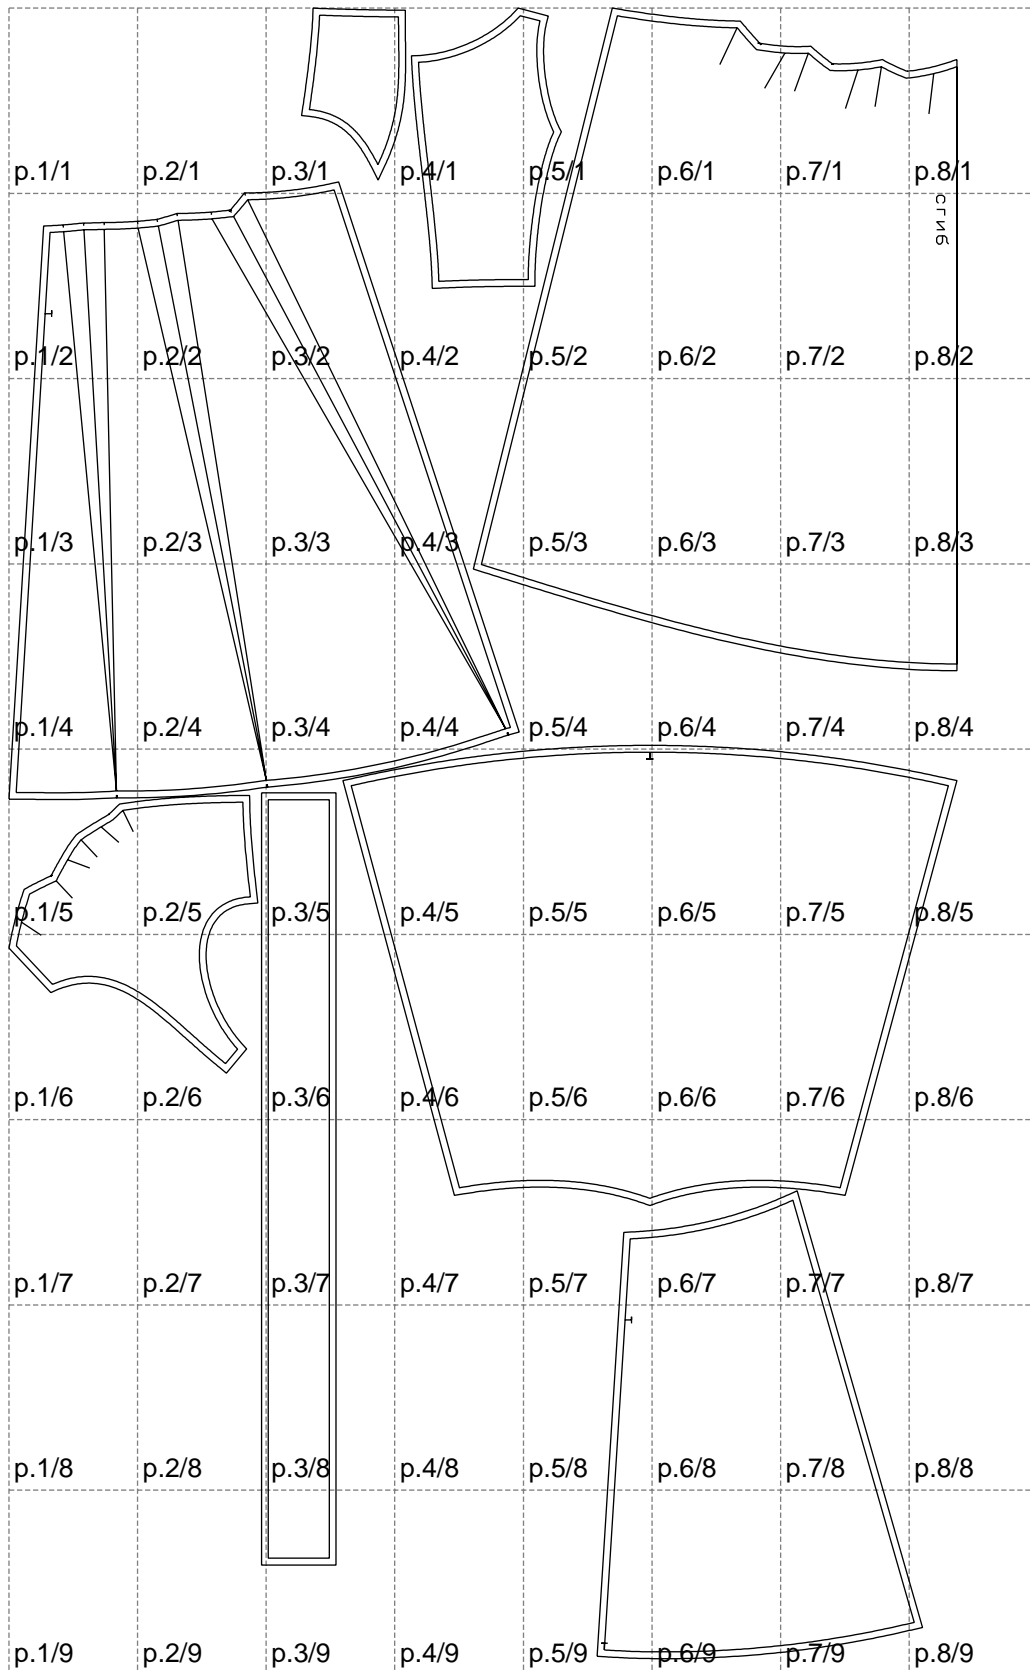

Not for print

Paper size: A4, size:1399.00 x2435.99 mm

# Example

size:1488.94 x1769.27 mm

Maneken =1 ver.0

rz\_1=170

rz\_16=116

rz\_17=100

rz\_18=98.8

rz\_19=124

rz\_20=121

---

. . . . .  
. . . . .  
. . . . .