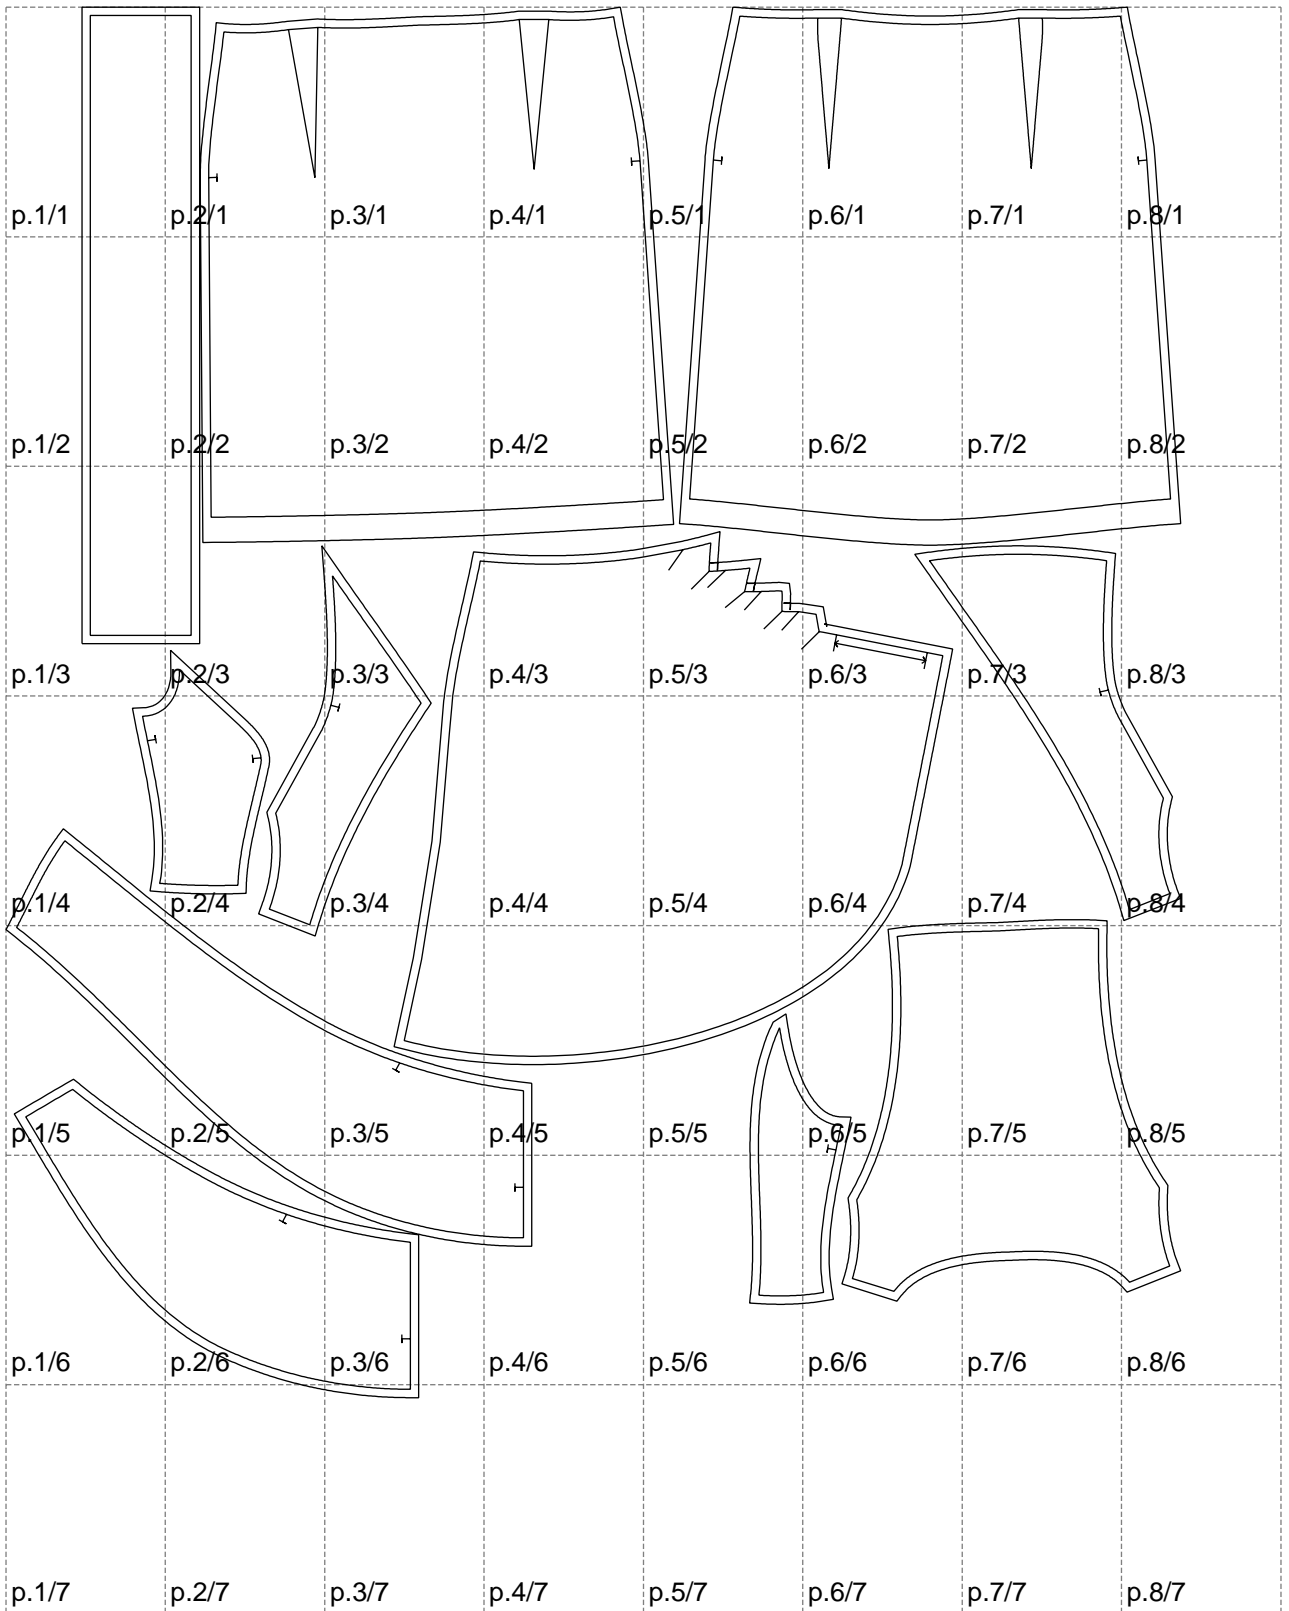

Not for print

Paper size: A4, size:1399.00 x1655.80 mm

# Example

size:1499.00 x1761.13 mm

Maneken =1 ver.0

rz\_1=170

rz\_16=92

rz\_17=78.8

rz\_18=71.8

rz\_19=100

rz\_20=98.1

---

. . . . .  
. . . . .  
. . . . .