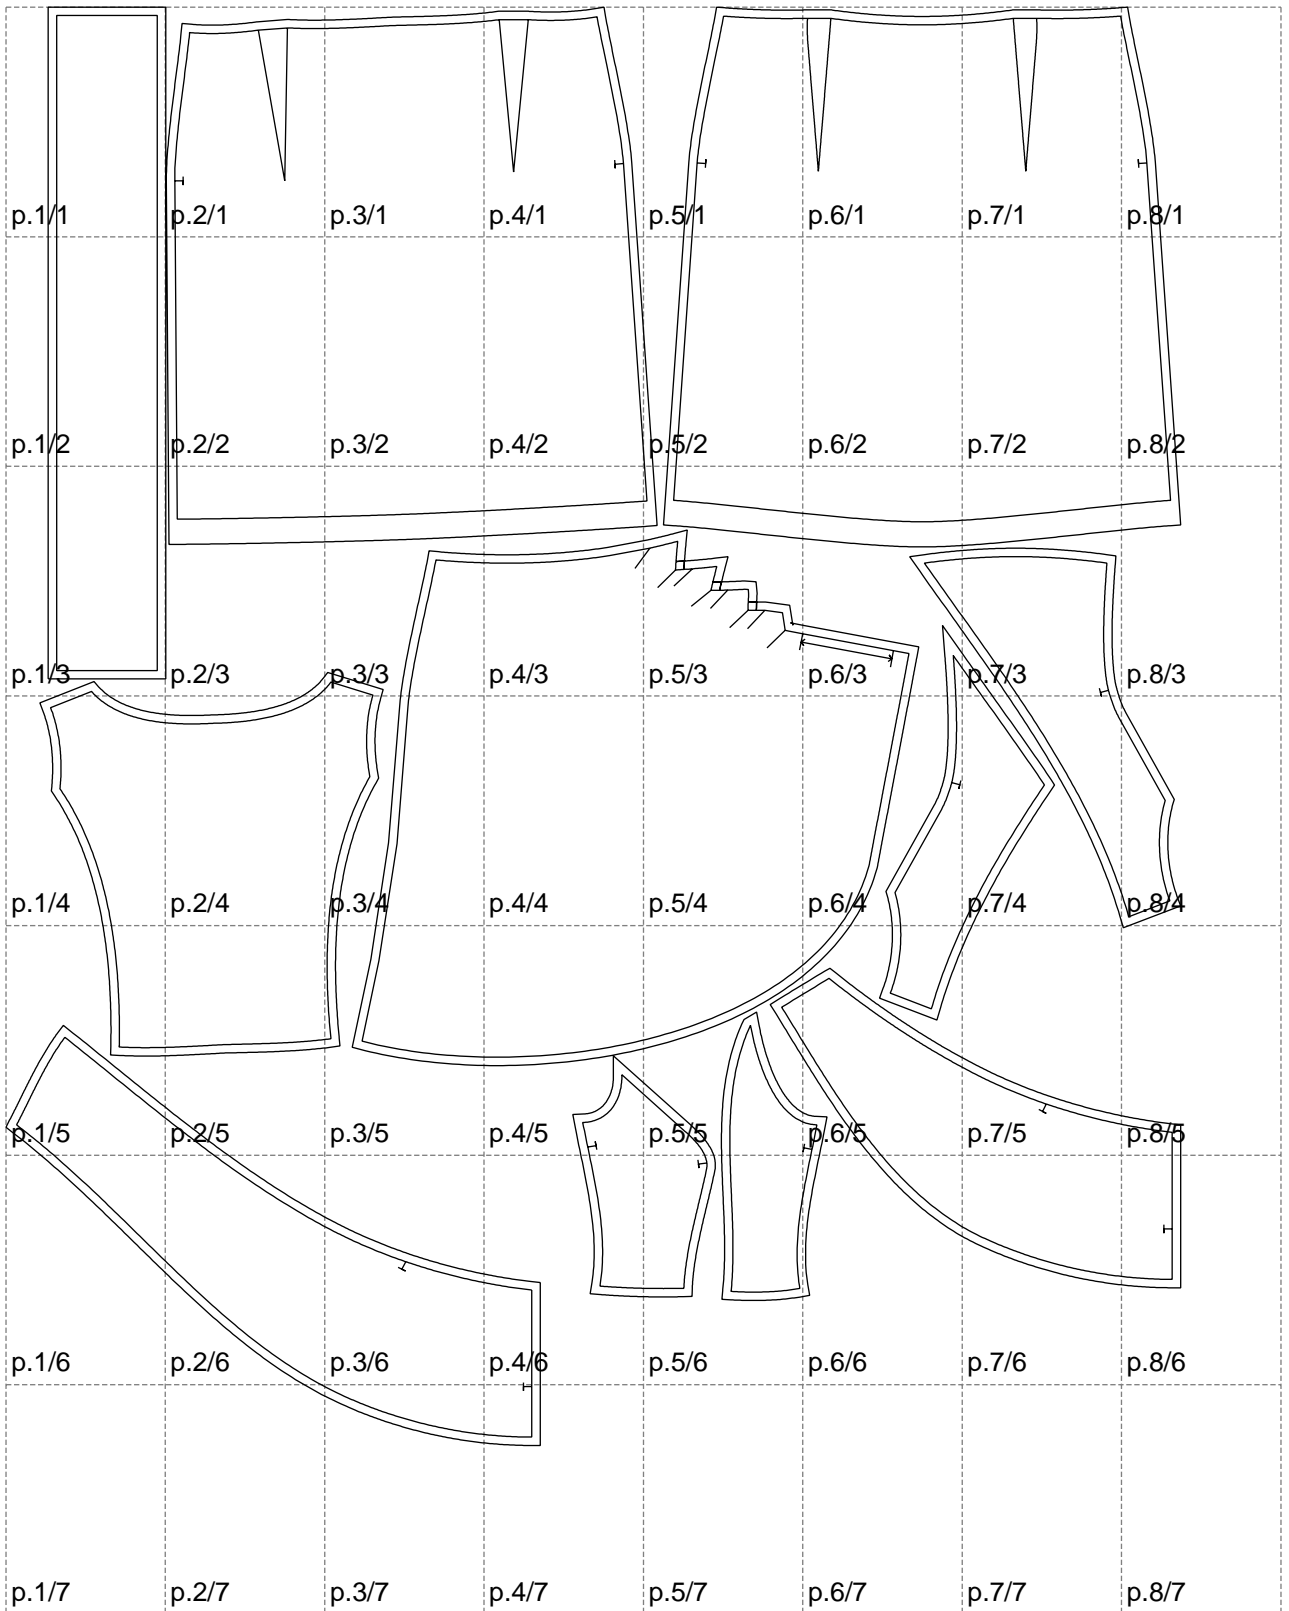

Not for print

Paper size: A4, size:1399.00 x1712.73 mm

# Example

size:1499.00 x1696.18 mm

Maneken =1 ver.0

rz\_1=170

rz\_16=96

rz\_17=82

rz\_18=76

rz\_19=104

rz\_20=101.8

---

. . . . .  
. . . . .  
. . . . .