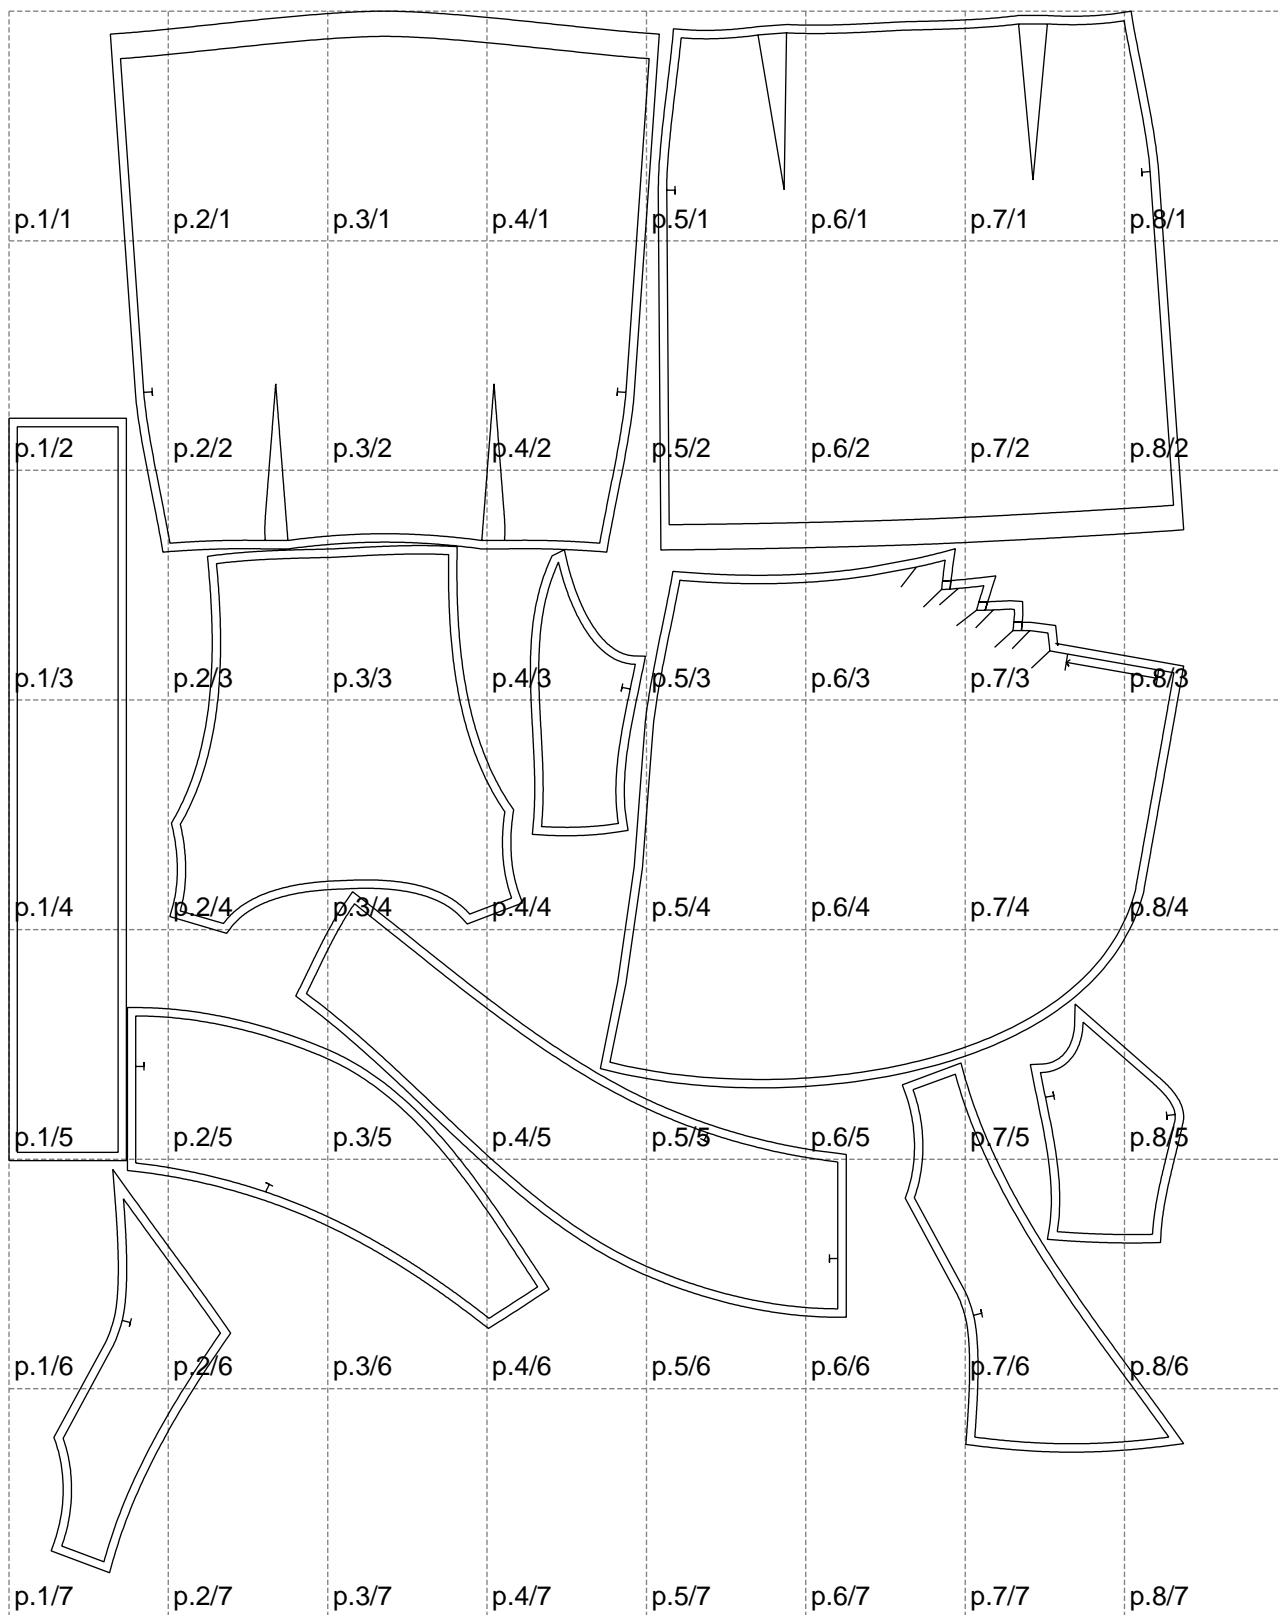

Not for print

Paper size: A4, size:1399.00 x1859.50 mm

# Example

size:1499.00 x1785.85 mm

Maneken =1 ver.0

rz\_1=170

rz\_16=104

rz\_17=88.9

rz\_18=84.4

rz\_19=112

rz\_20=109.3

---

. . . . .  
. . . . .  
. . . . .