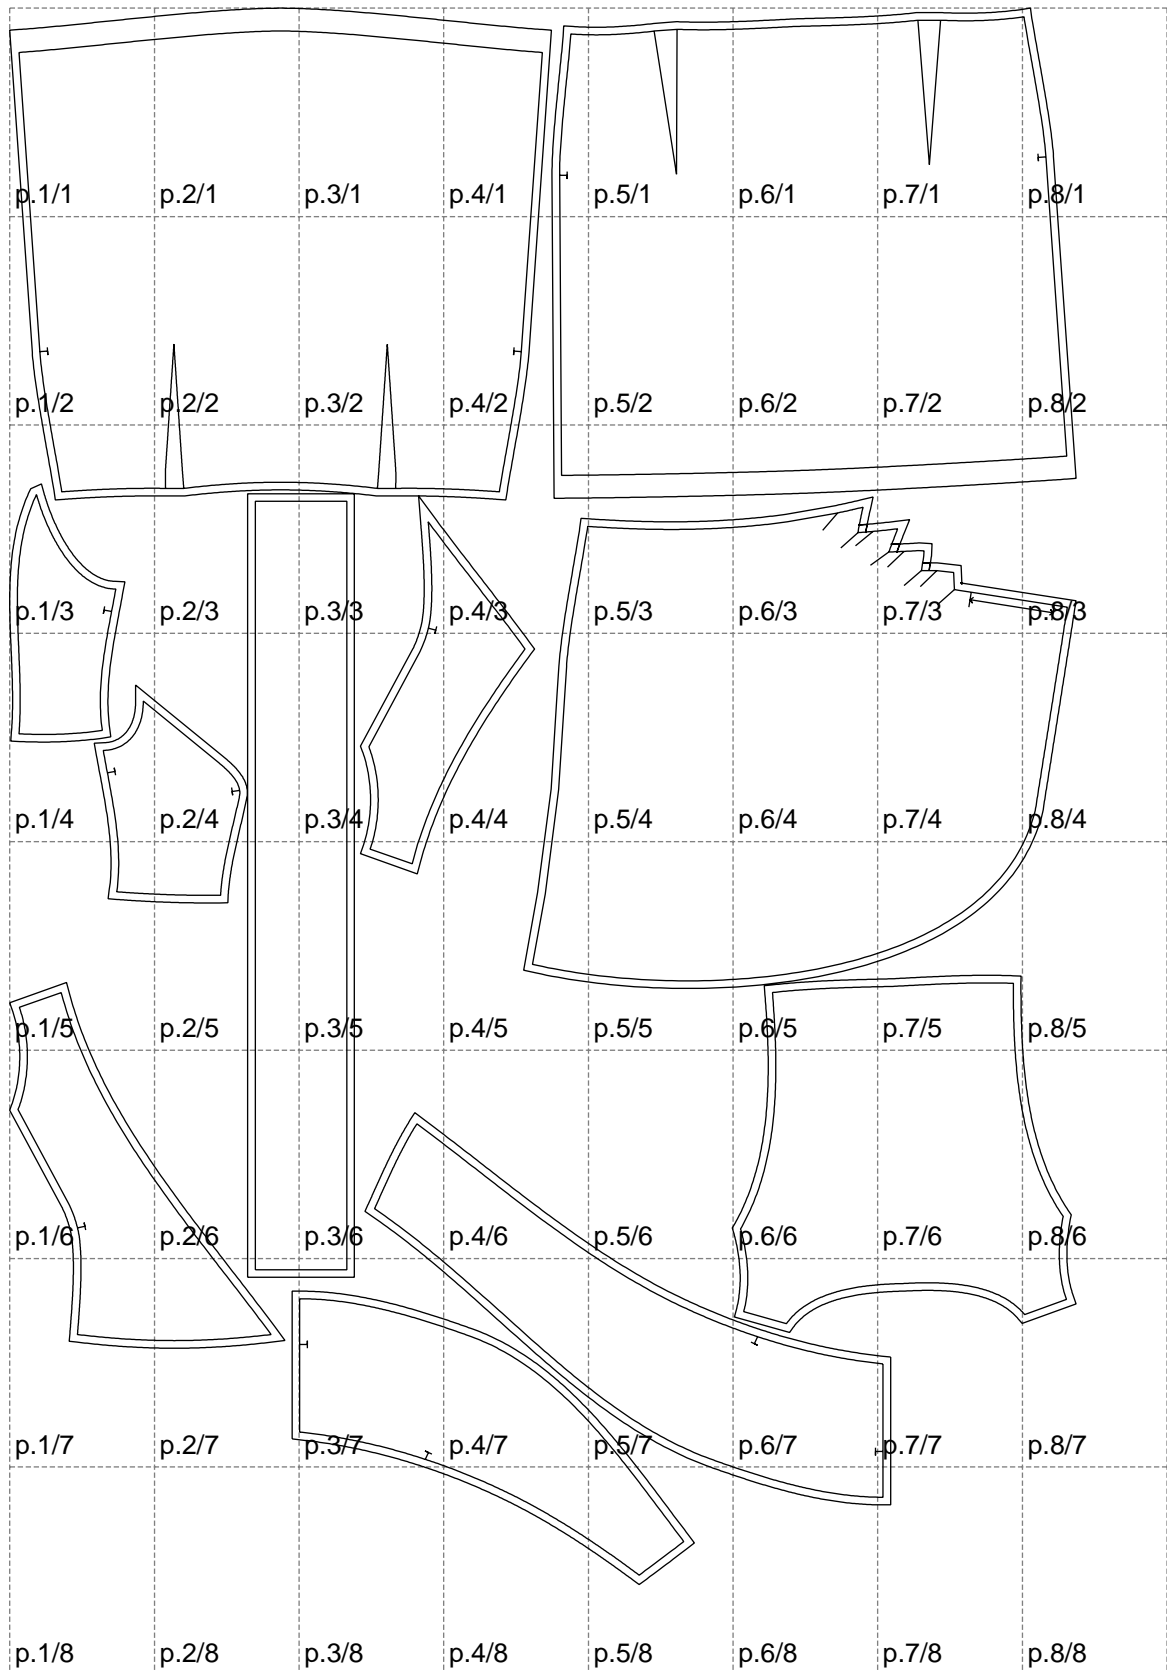

Not for print

Paper size: A4, size:1399.00 x2068.12 mm

# Example

size:1499.00 x1908.34 mm

Maneken =1 ver.0

rz\_1=170

rz\_16=116

rz\_17=100

rz\_18=98.8

rz\_19=124

rz\_20=121

---

. . . . .  
. . . . .  
. . . . .