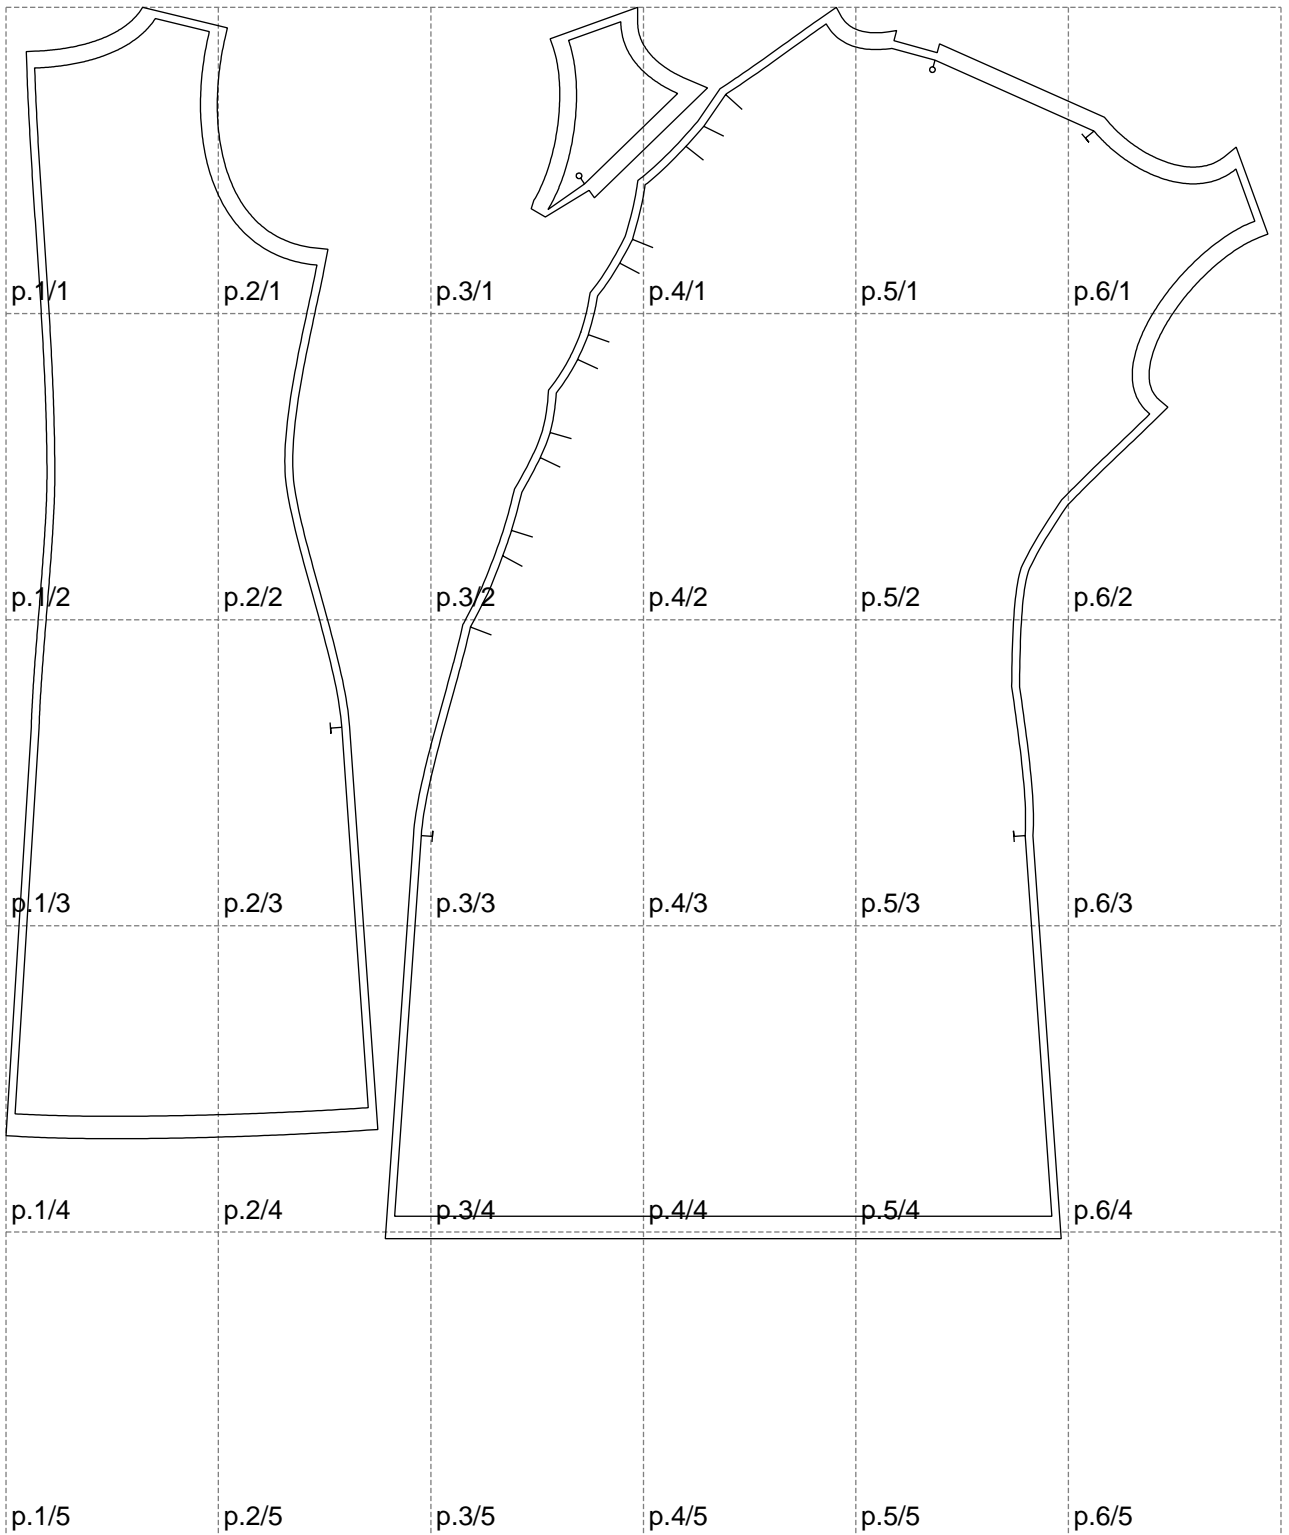

Not for print

Paper size: A4, size:1127.25 x1099.49 mm

Example

size:1468.82 x1099.49 mm

Maneken =1 ver.0

rz_1=170

rz_16=104

rz_17=88.9

rz_18=84.4

rz_19=112

rz_20=109.3

.
.
.