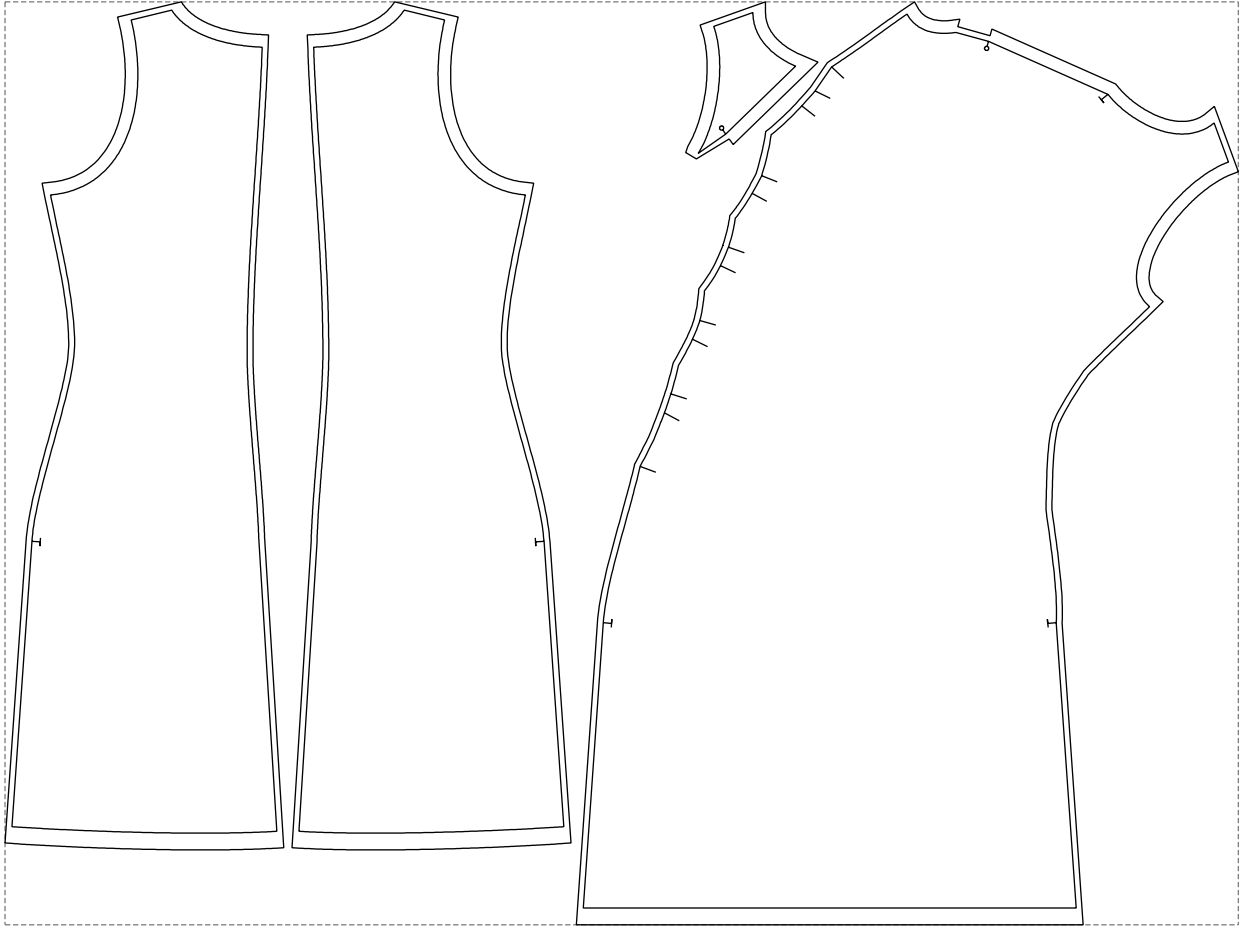

Not for print

Paper size: A4, size:1127.25 x1099.49 mm

Example

size:1468.82 x1099.49 mm

Maneken =1 ver.0

rz_1=170

rz_16=104

rz_17=88.9

rz_18=84.4

rz_19=112

rz_20=109.3

.
.
.