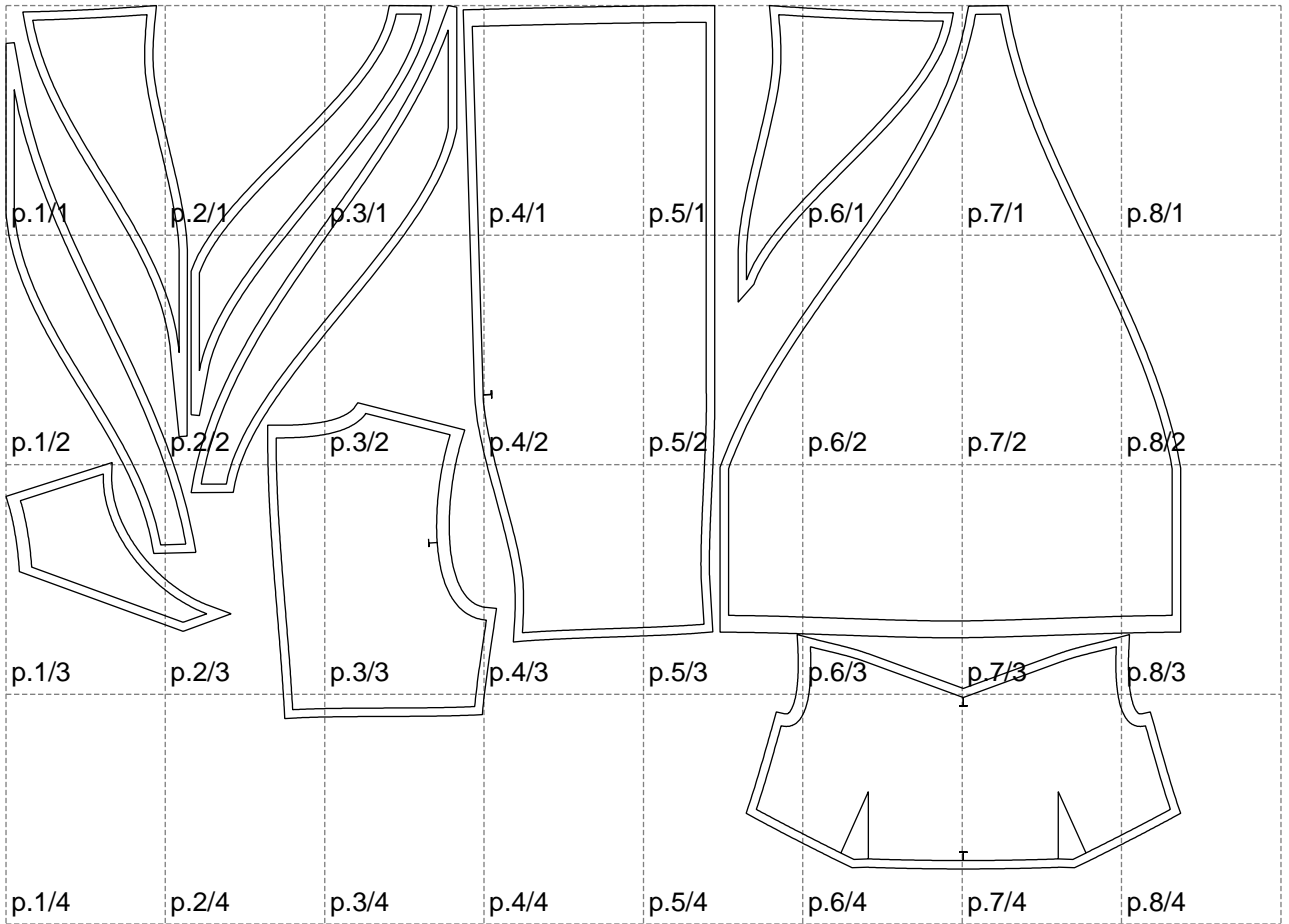

Not for print

Paper size: A4, size:1399.00 x1028.12 mm

# Example

size:1499.00 x1321.51 mm

Maneken =1 ver.0

rz\_1=170

rz\_16=104

rz\_17=88.9

rz\_18=84.4

rz\_19=112

rz\_20=109.3

---

. . . . .  
. . . . .  
. . . . .