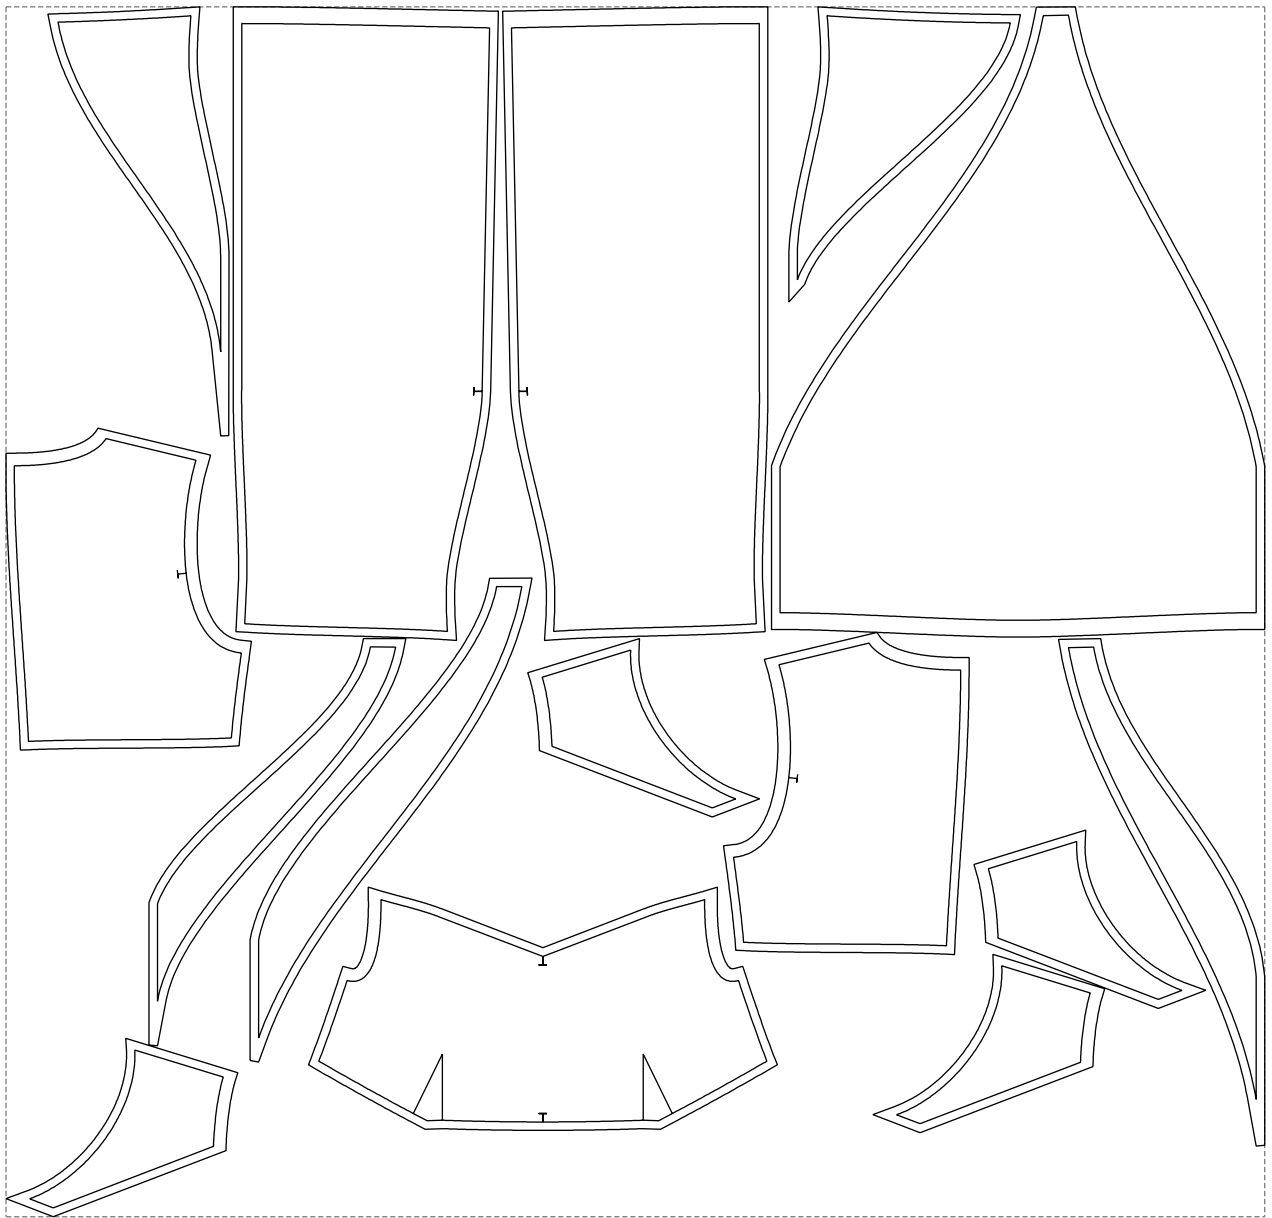

Not for print

Paper size: A4, size:1399.00 x1106.89 mm

# Example

size:1499.00 x1441.40 mm

Maneken =1 ver.0

rz\_1=170

rz\_16=112

rz\_17=96.2

rz\_18=94

rz\_19=120