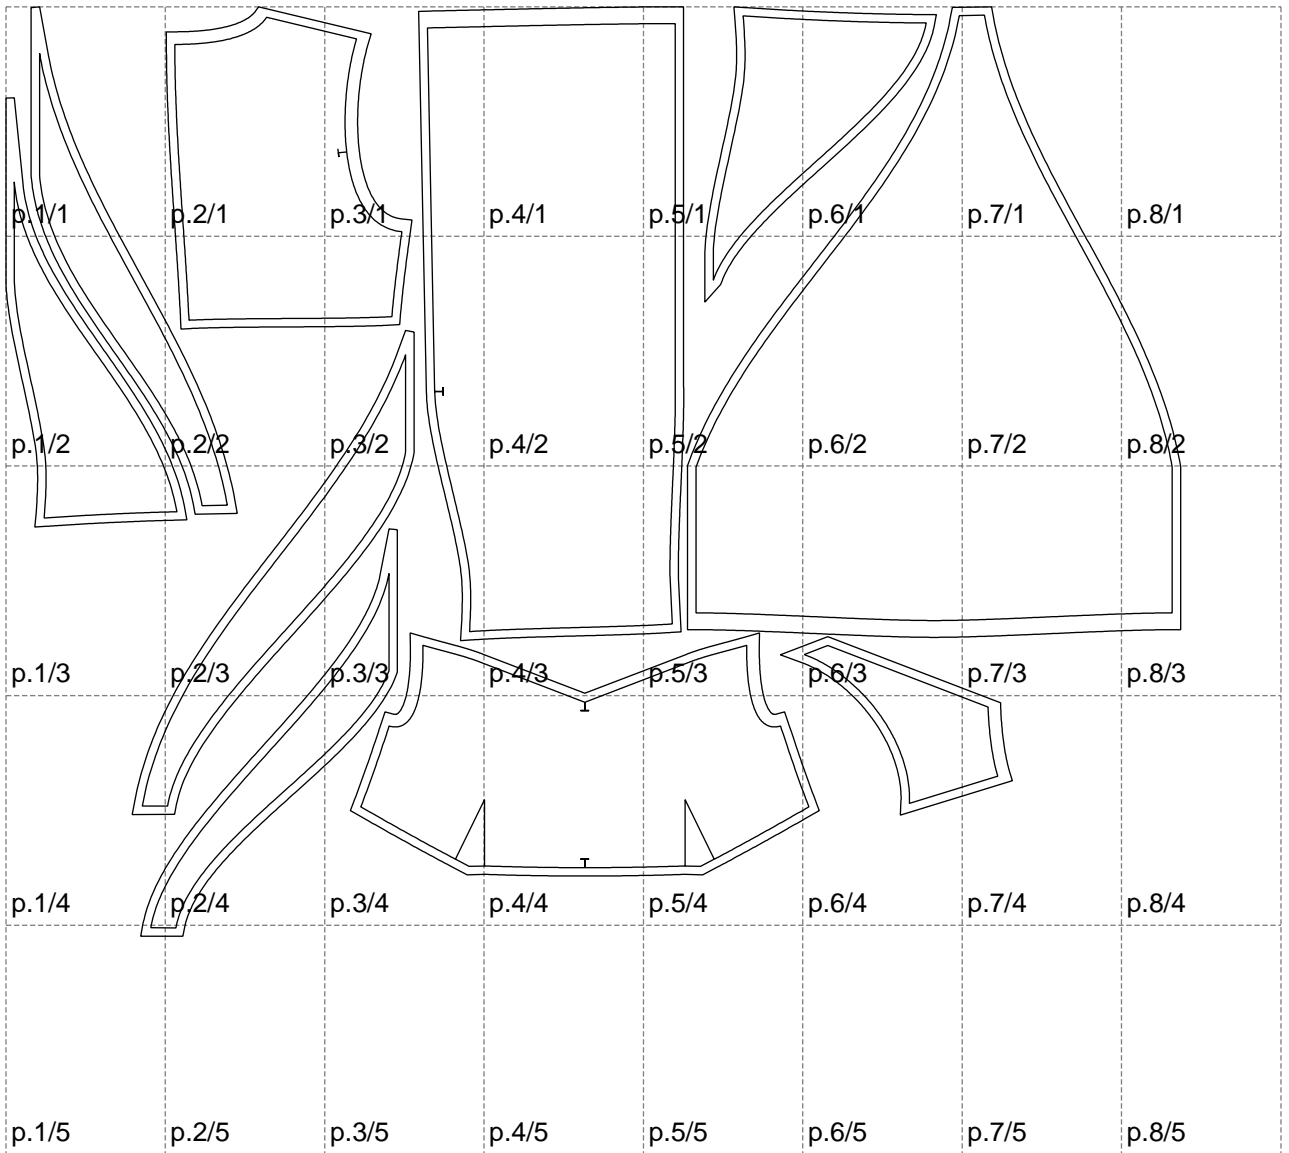

Not for print

Paper size: A4, size:1399.00 x1106.89 mm

# Example

size:1499.00 x1441.40 mm

Maneken =1 ver.0

rz\_1=170

rz\_16=112

rz\_17=96.2

rz\_18=94

rz\_19=120

rz\_20=117

---

. . . . .  
. . . . .  
. . . . .