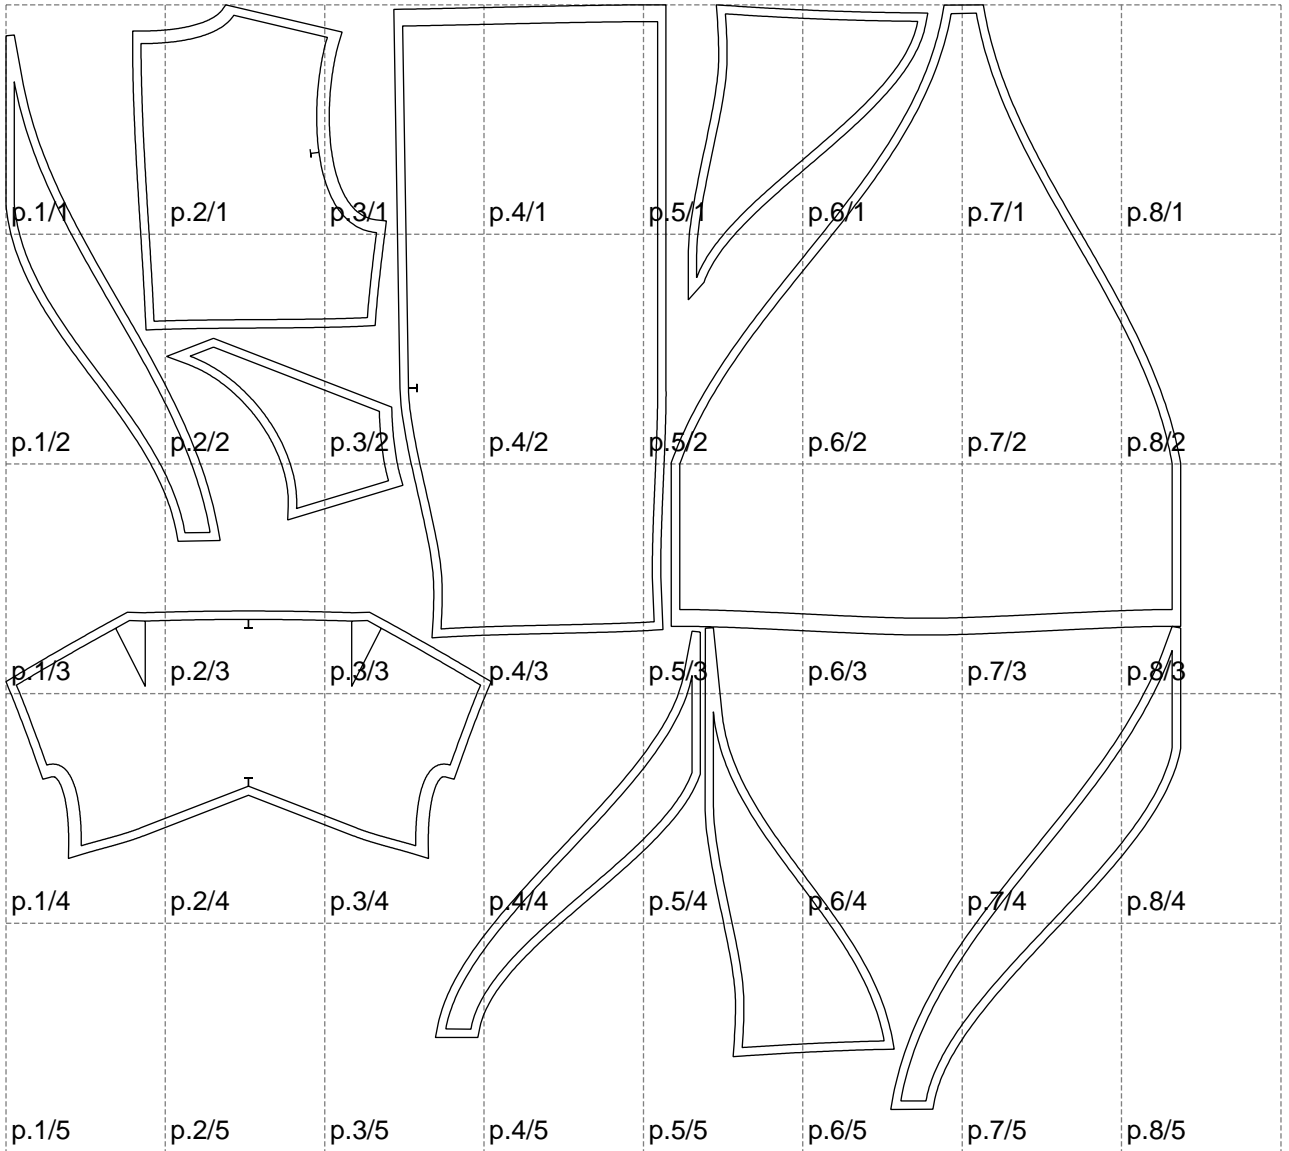

Not for print

Paper size: A4, size:1399.00 x1315.44 mm

# Example

size:1499.00 x1498.21 mm

Maneken =1 ver.0

rz\_1=170

rz\_16=116

rz\_17=100

rz\_18=98.8

rz\_19=124

rz\_20=121

---

. . . . .  
. . . . .  
. . . . .