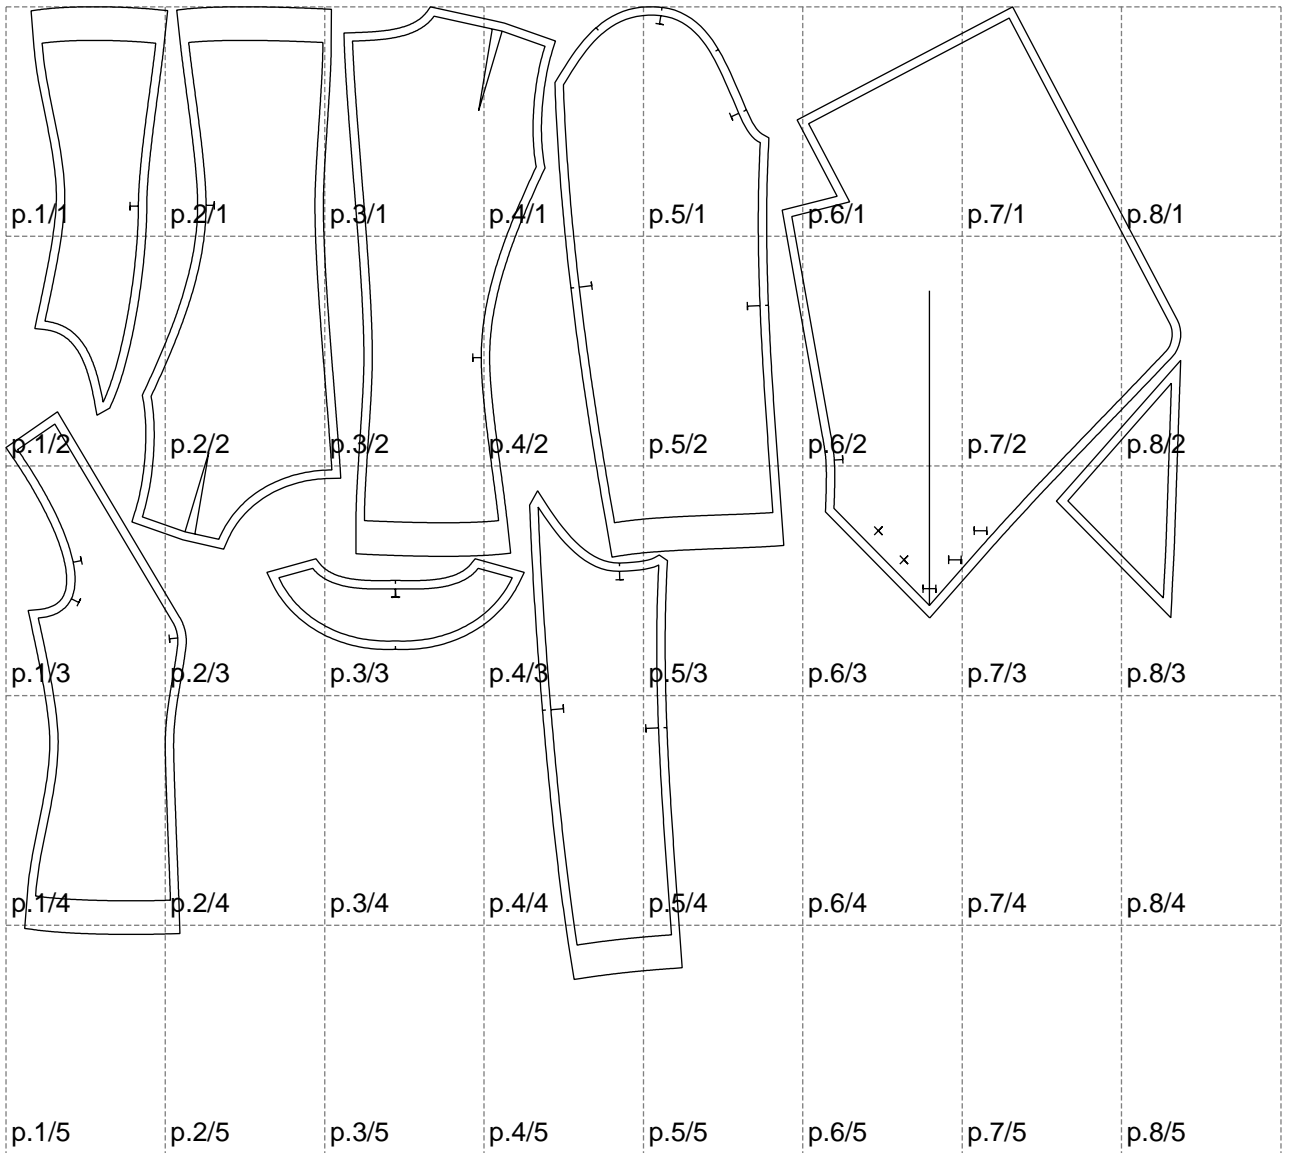

Not for print

Paper size: A4, size:1399.00 x1158.39 mm

# Example

size:1499.00 x1979.41 mm

Maneken =1 ver.0

rz\_1=170

rz\_16=104

rz\_17=88.9

rz\_18=84.4

rz\_19=112

rz\_20=109.3

---

. . . . .  
. . . . .  
. . . . .