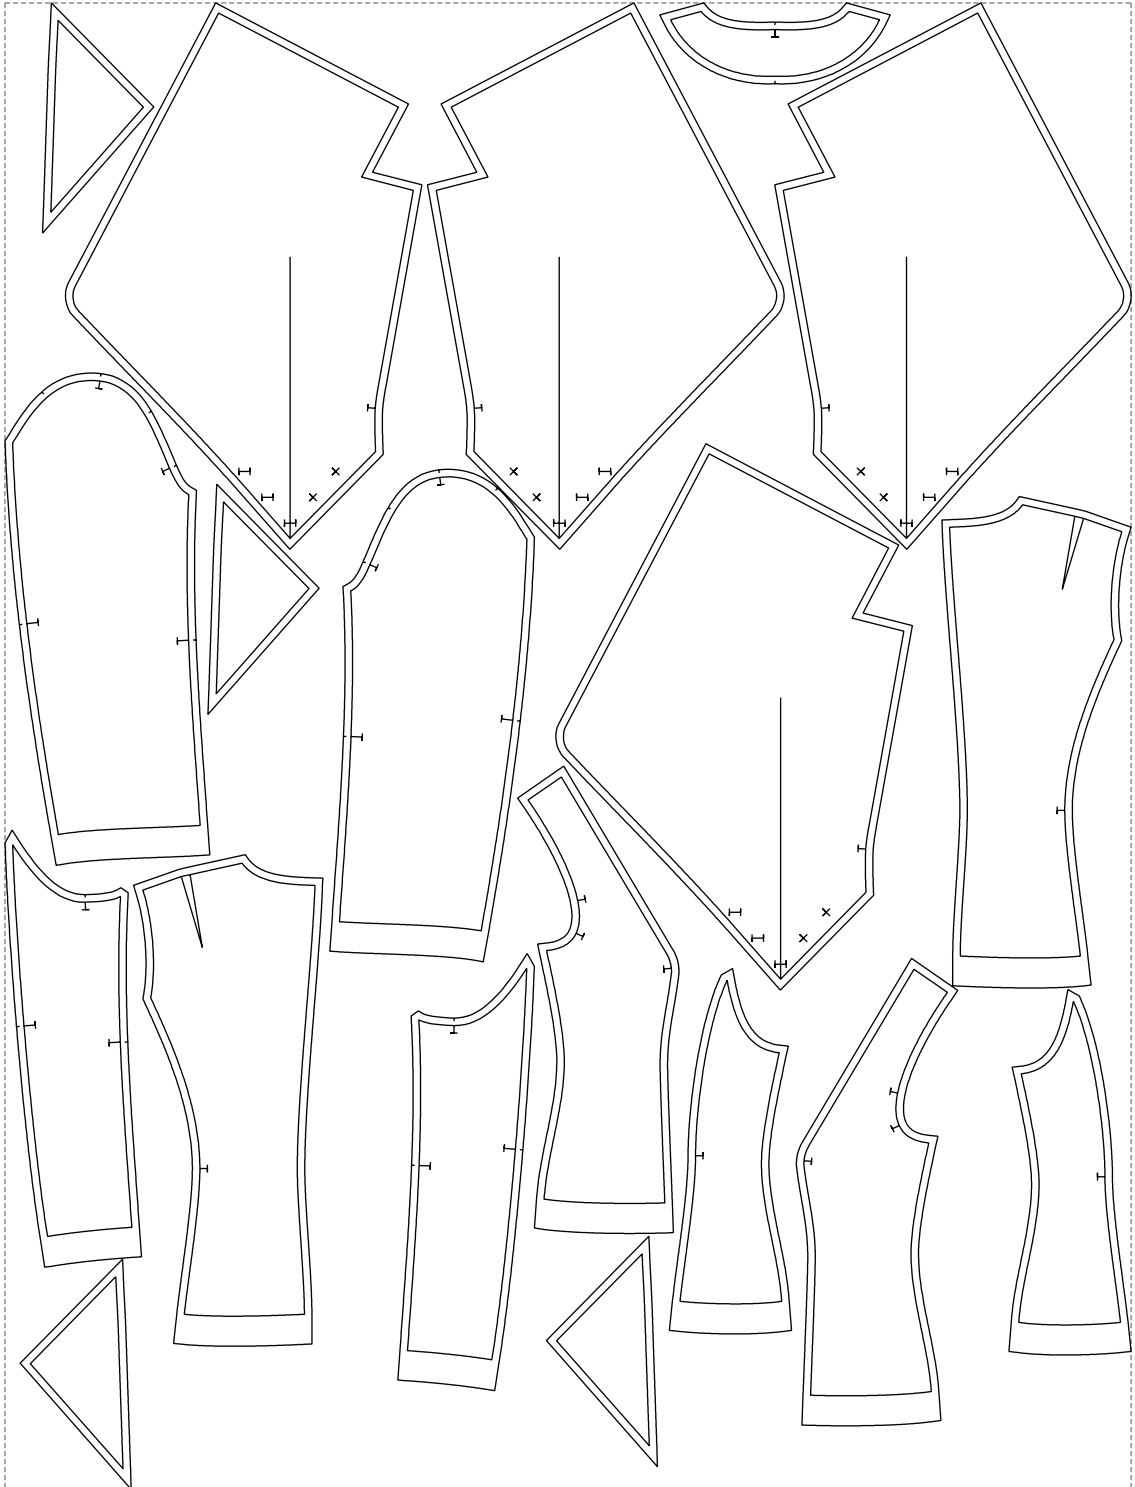

Not for print

Paper size: A4, size:1399.00 x1158.39 mm

# Example

size:1499.00 x1979.41 mm

Maneken =1 ver.0

rz\_1=170

rz\_16=104

rz\_17=88.9

rz\_18=84.4

rz\_19=112