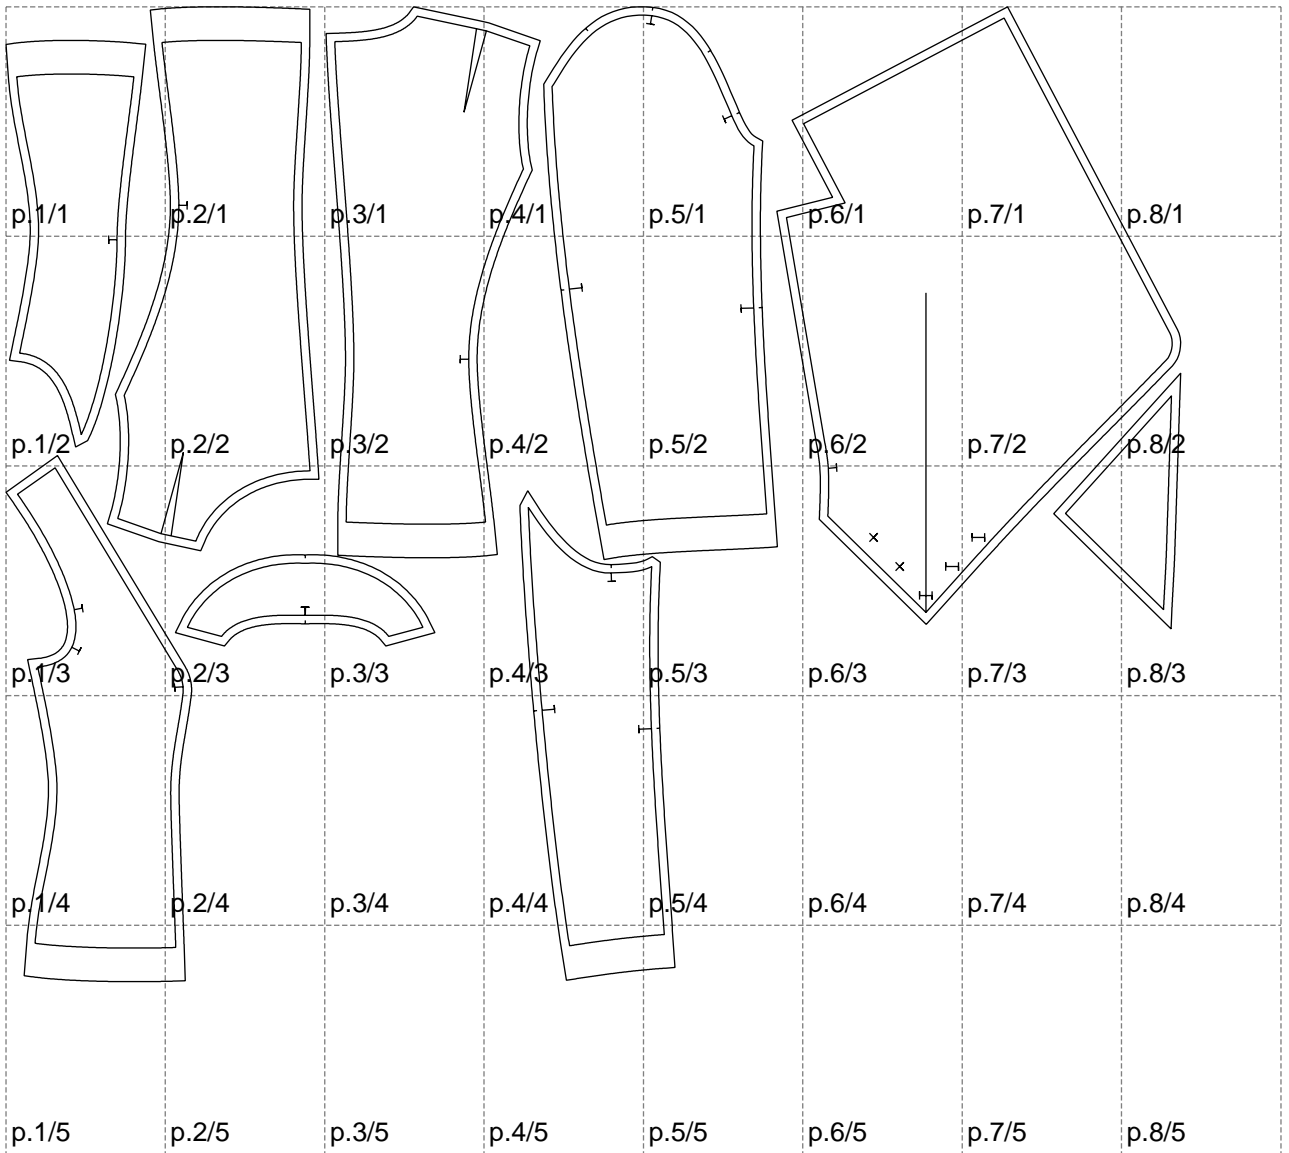

Not for print

Paper size: A4, size:1399.00 x1160.91 mm

# Example

size:1499.00 x2079.12 mm

Maneken =1 ver.0

rz\_1=170

rz\_16=108

rz\_17=92.5

rz\_18=89.2

rz\_19=116

rz\_20=113

---

. . . . .  
. . . . .  
. . . . .