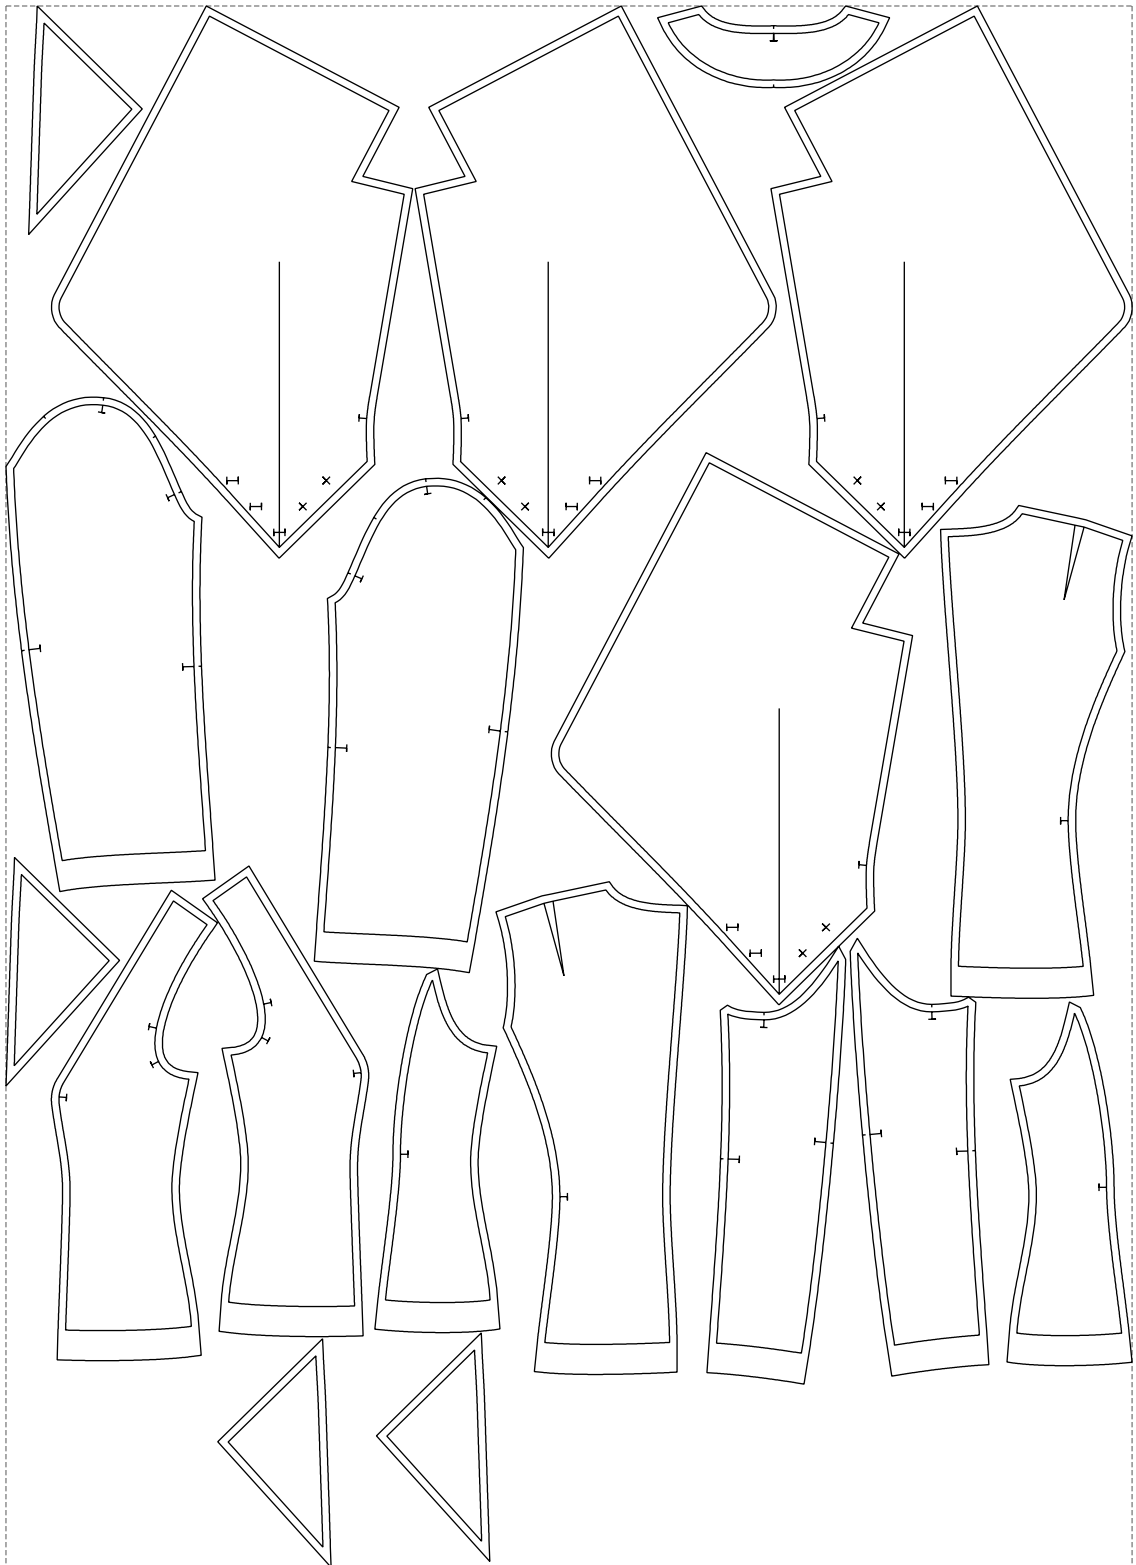

Not for print

Paper size: A4, size:1399.00 x1160.91 mm

# Example

size:1499.00 x2079.12 mm

Maneken =1 ver.0

rz\_1=170

rz\_16=108

rz\_17=92.5

rz\_18=89.2

rz\_19=116