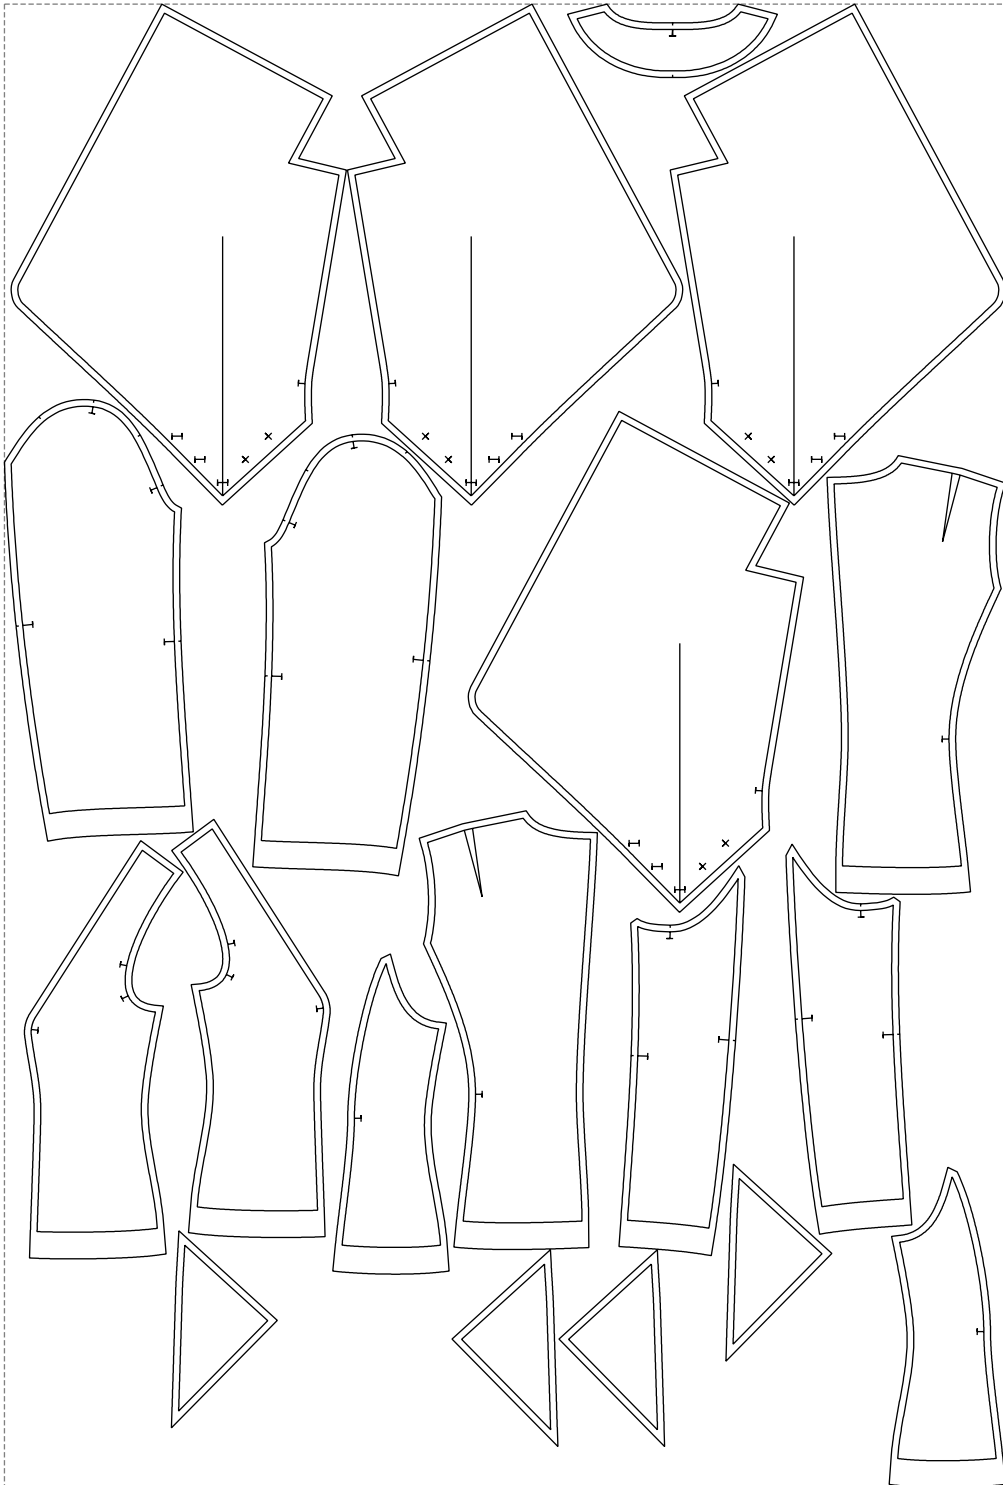

Not for print

Paper size: A4, size:1399.00 x1200.16 mm

Example

size:1499.00 x2221.65 mm

Maneken =1 ver.0

rz_1=170

rz_16=116

rz_17=100

rz_18=98.8

rz_19=124

rz_20=121

.
.
.