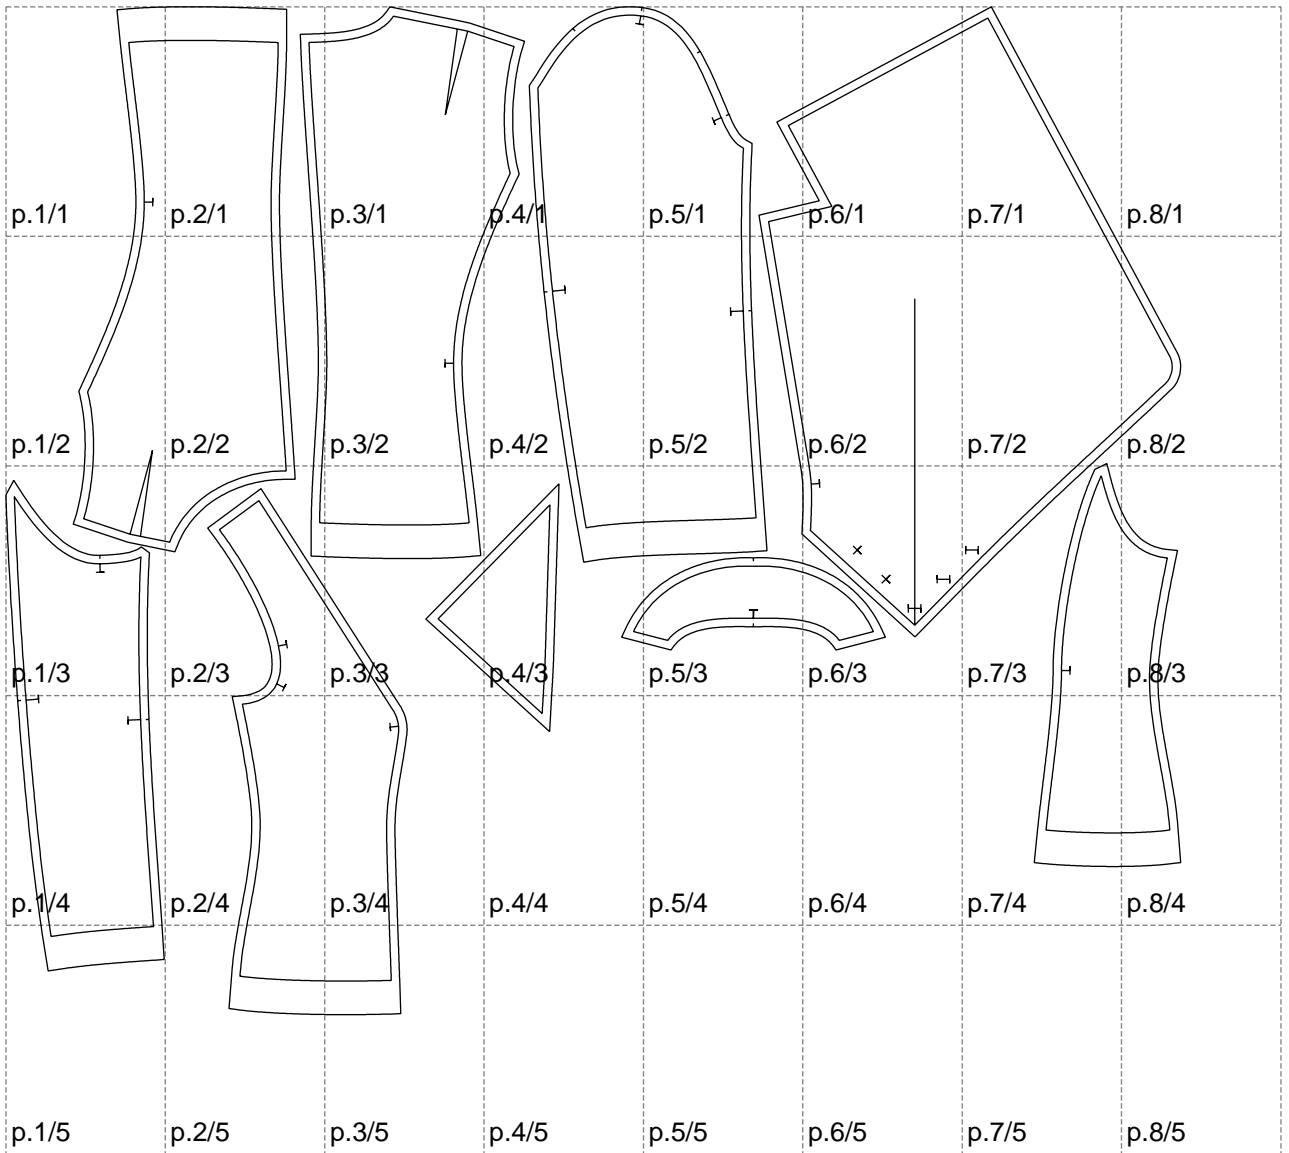

Not for print

Paper size: A4, size:1399.00 x1200.16 mm

Example

size:1499.00 x2221.65 mm

Maneken =1 ver.0

rz_1=170

rz_16=116

rz_17=100

rz_18=98.8

rz_19=124

rz_20=121

.
.
.