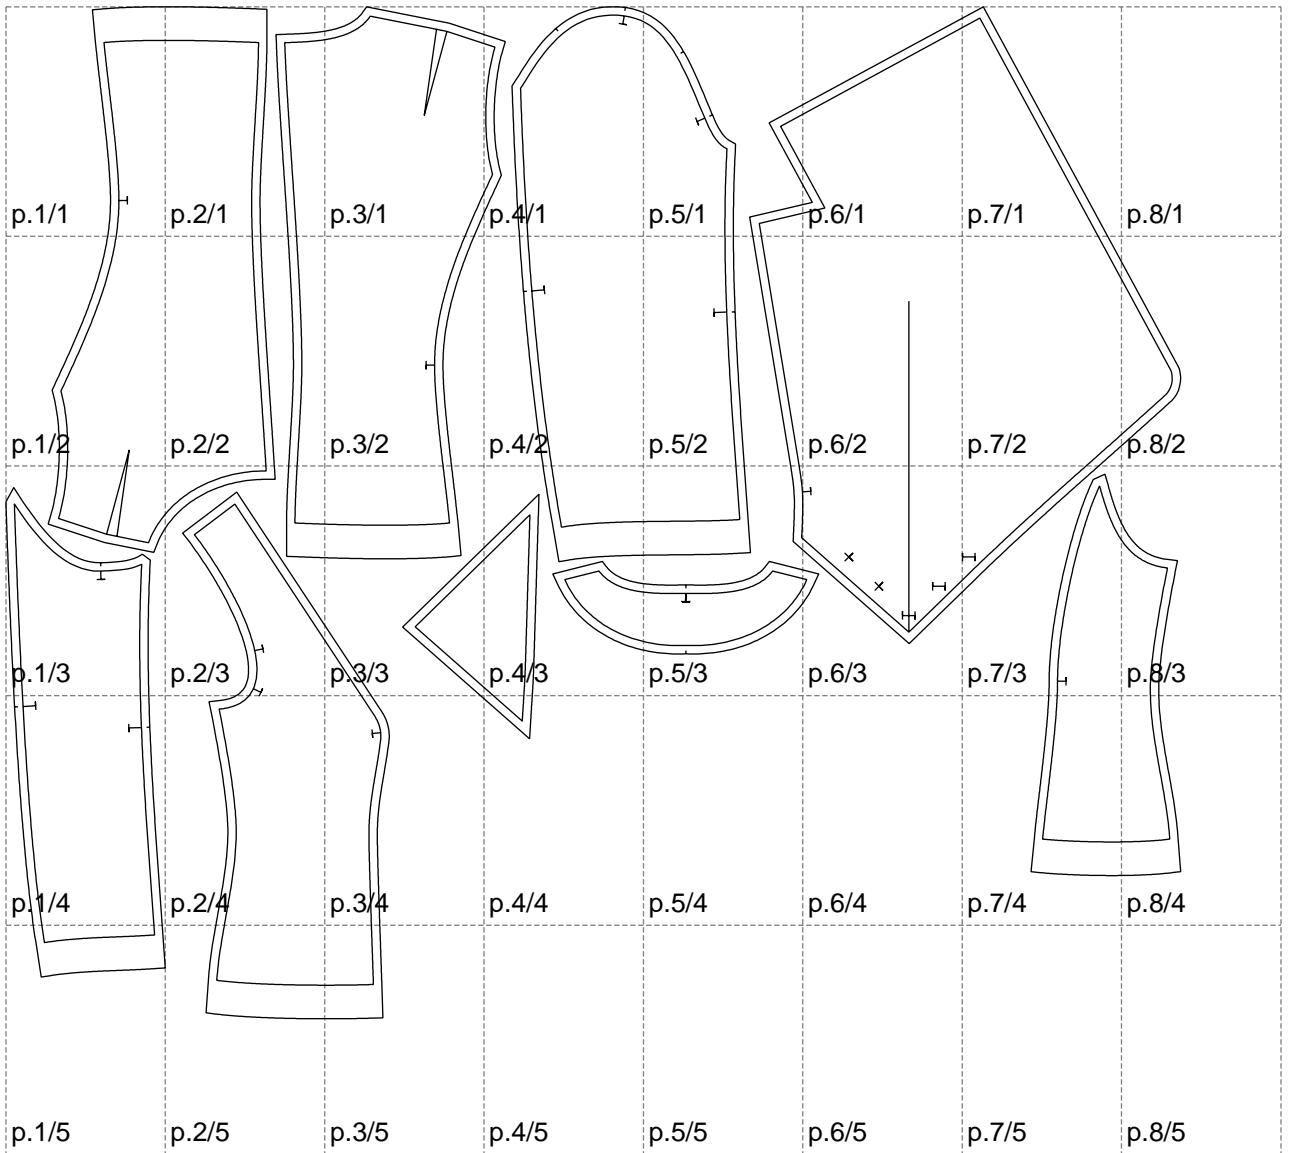

Not for print

Paper size: A4, size:1399.00 x1205.10 mm

# Example

size:1499.00 x2196.52 mm

Maneken =1 ver.0

rz\_1=170

rz\_16=120

rz\_17=104

rz\_18=103.6

rz\_19=128

rz\_20=125.1

---

. . . . .  
. . . . .  
. . . . .