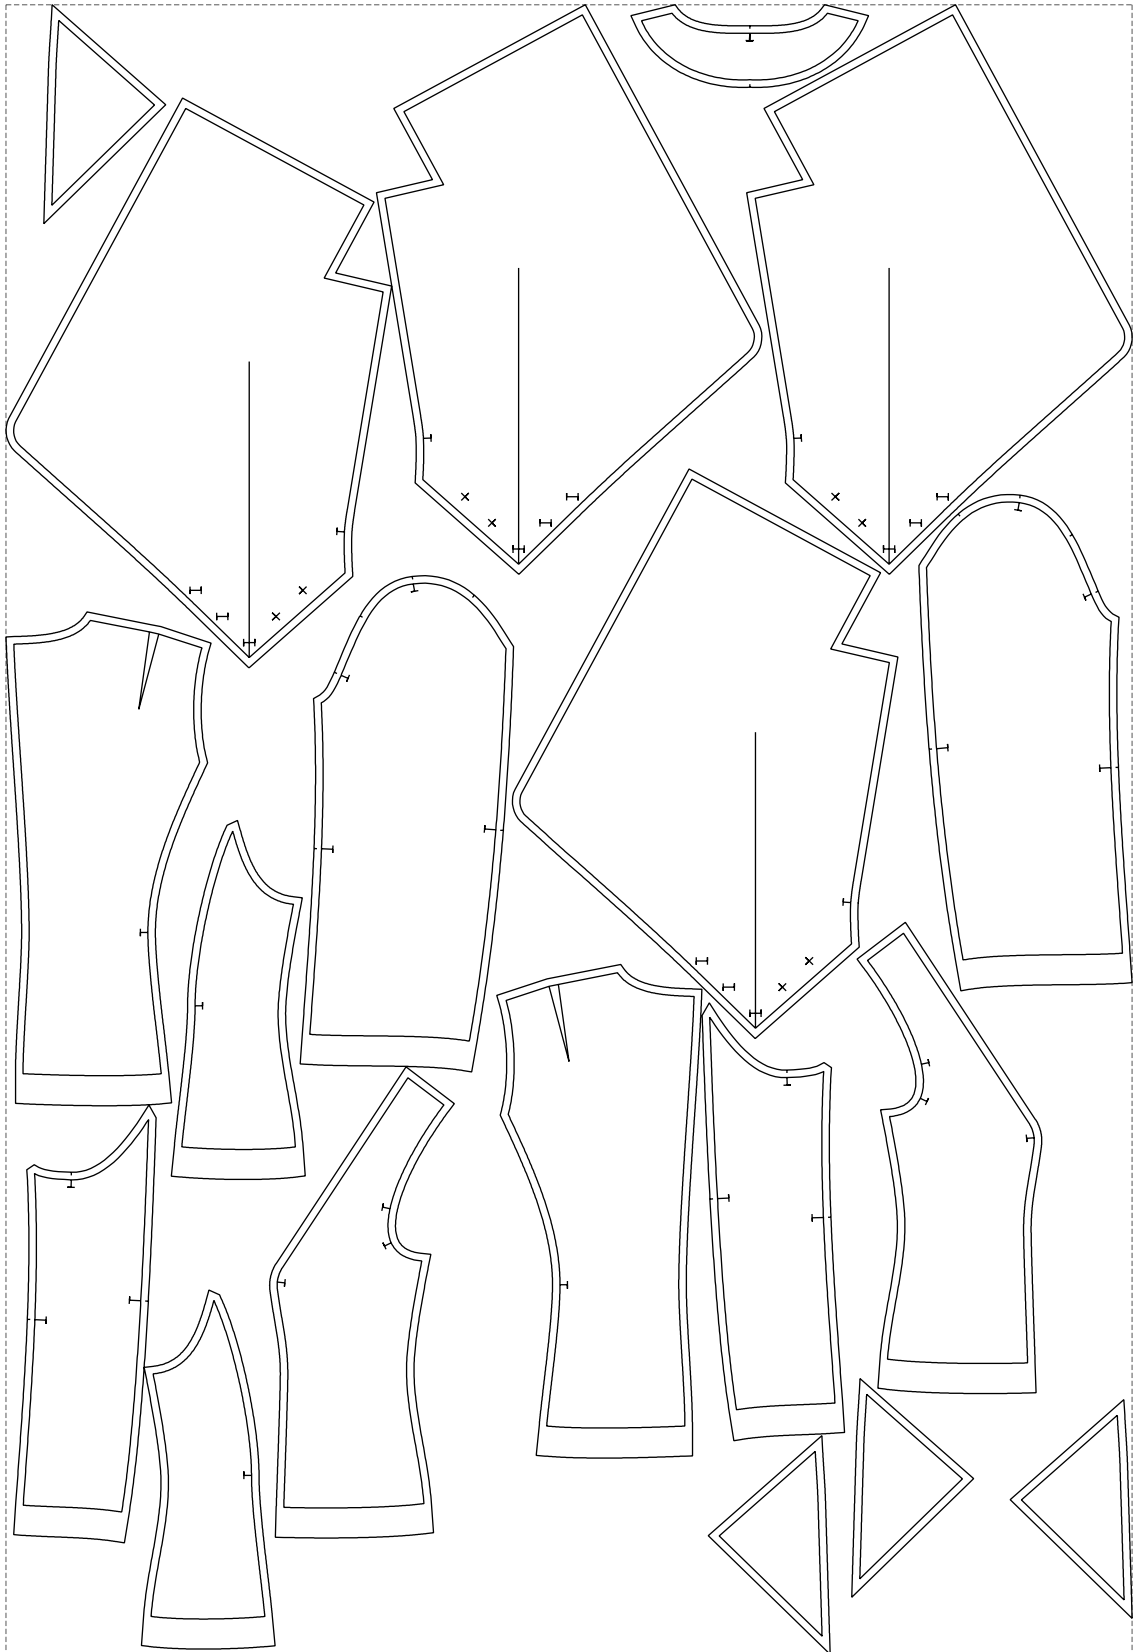

Not for print

Paper size: A4, size:1399.00 x1205.10 mm

# Example

size:1499.00 x2196.52 mm

Maneken =1 ver.0

rz\_1=170

rz\_16=120

rz\_17=104

rz\_18=103.6

rz\_19=128

rz\_20=125.1

---

. . . . .  
. . . . .  
. . . . .