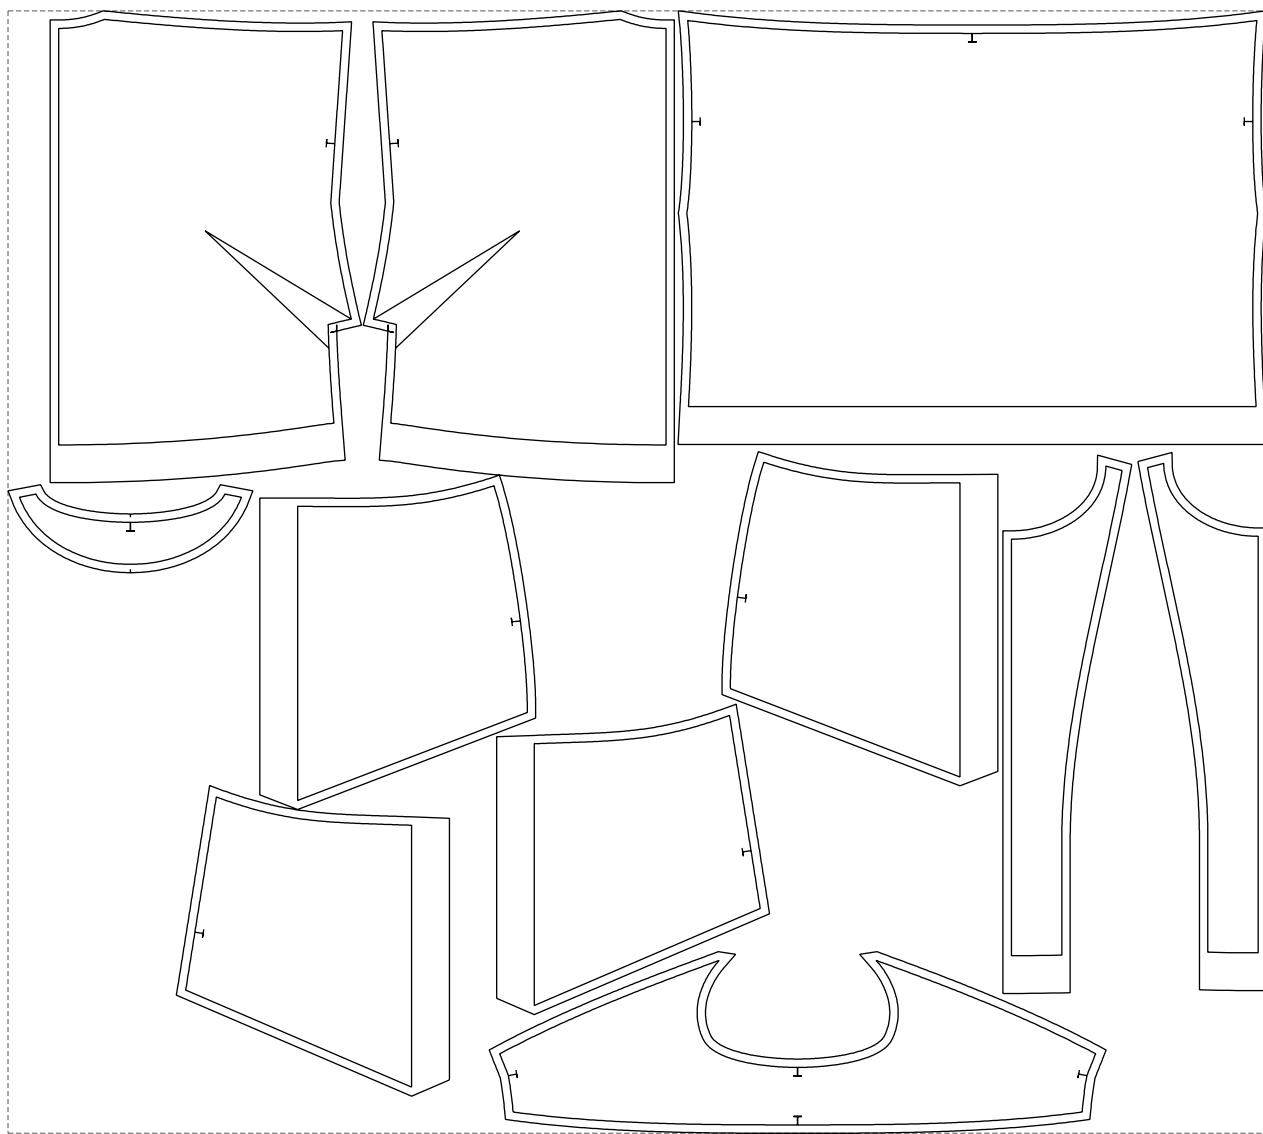

Not for print

Paper size: A4, size:1388.94 x923.53 mm

# Example

size:1499.00 x1337.05 mm

Maneken =1 ver.0

rz\_1=170

rz\_16=120

rz\_17=104

rz\_18=103.6

rz\_19=128

rz\_20=125.1

---

. . . . .  
. . . . .  
. . . . .