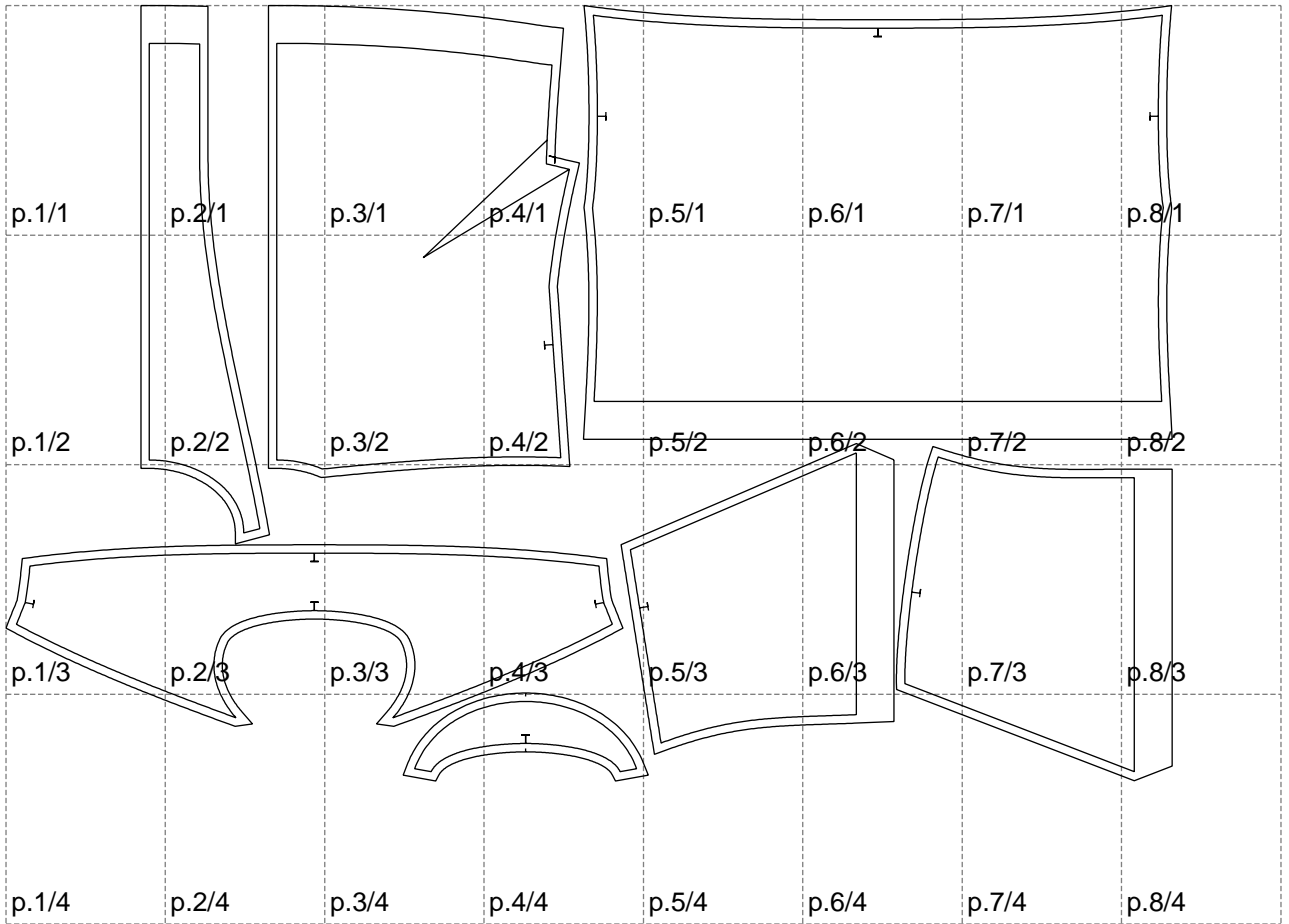

Not for print

Paper size: A4, size:1388.94 x923.53 mm

# Example

size:1499.00 x1337.05 mm

Maneken =1 ver.0

rz\_1=170

rz\_16=120

rz\_17=104

rz\_18=103.6

rz\_19=128

rz\_20=125.1

---

. . . . .  
. . . . .  
. . . . .