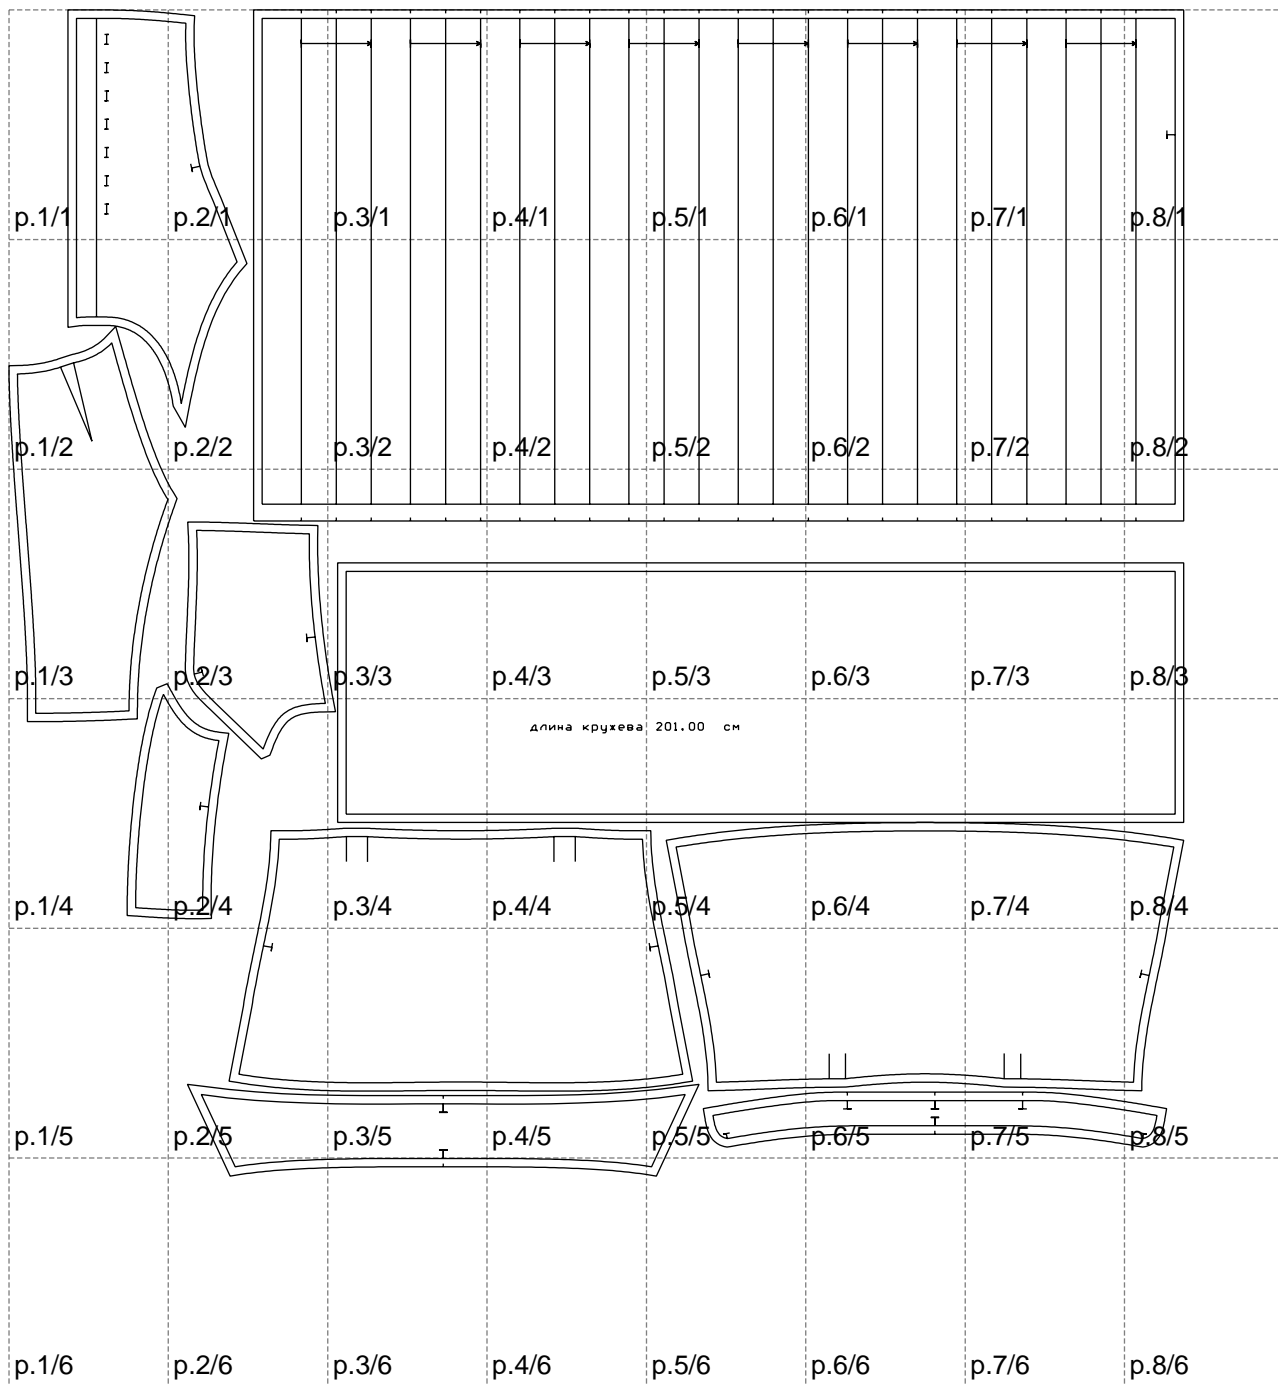

Not for print

Paper size: A4, size:1399.00 x1388.80 mm

# Example

size:1499.00 x1587.25 mm

Maneken =1 ver.0

rz\_1=170

rz\_16=96

rz\_17=82

rz\_18=76

rz\_19=104

rz\_20=101.8

---

. . . . .  
. . . . .  
. . . . .