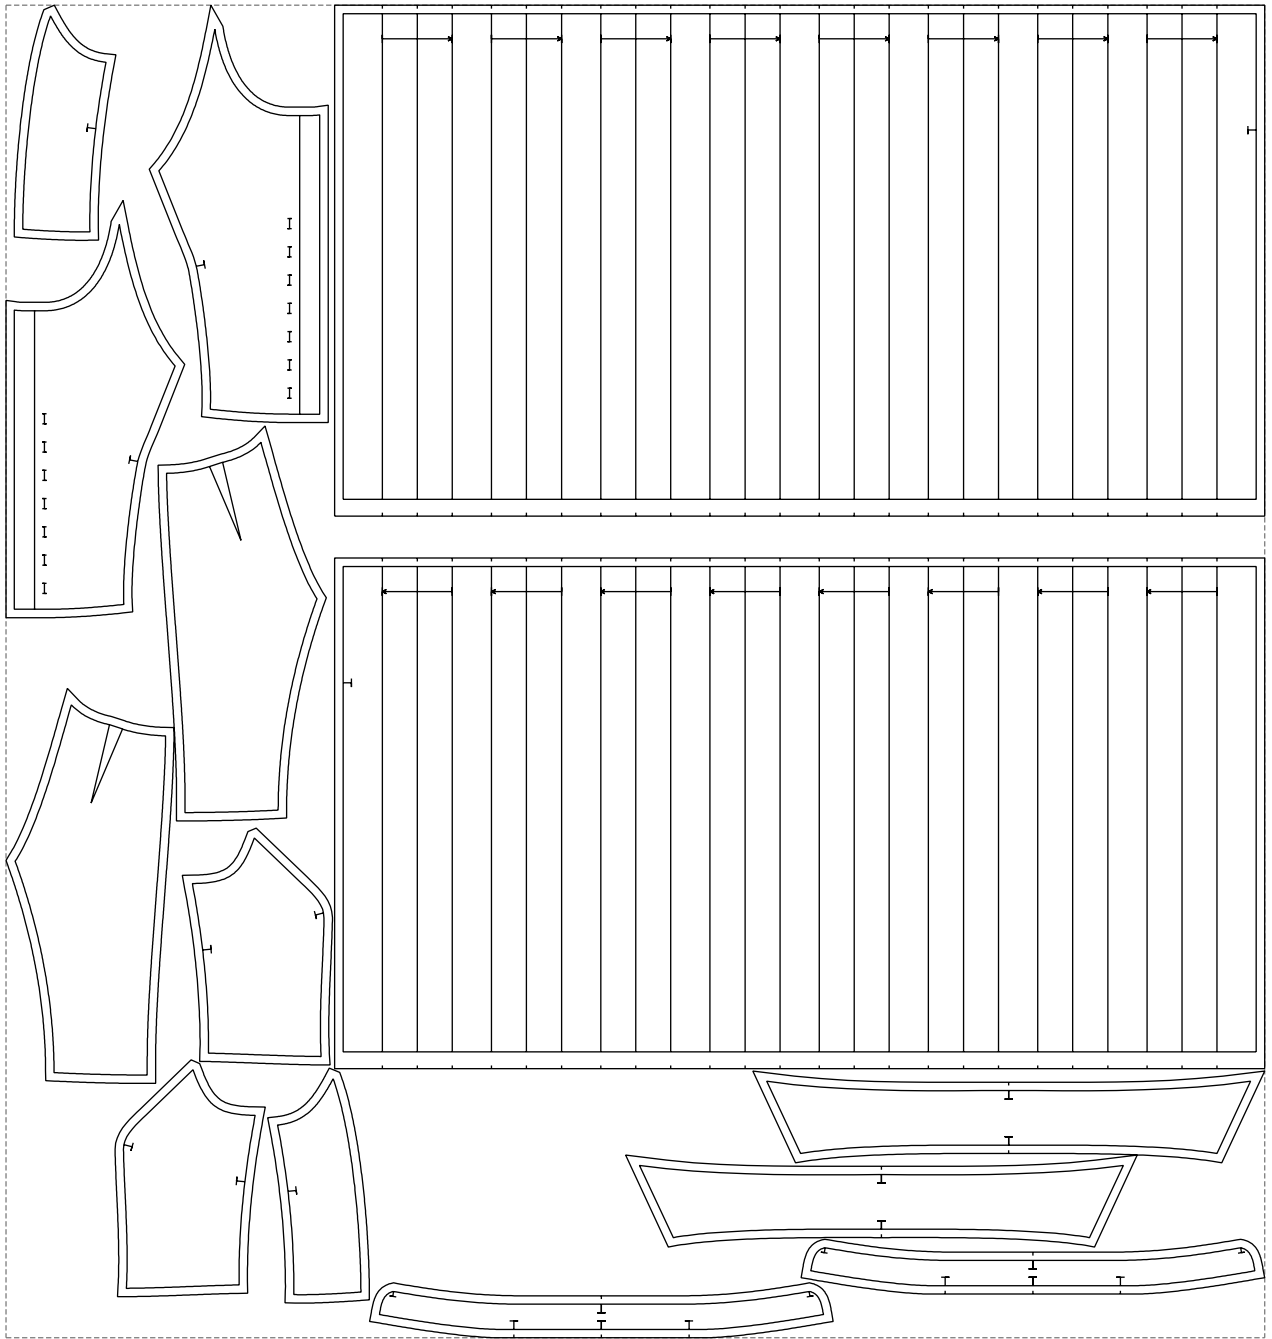

Not for print

Paper size: A4, size:1399.00 x1388.80 mm

# Example

size:1499.00 x1587.25 mm

Maneken =1 ver.0

rz\_1=170

rz\_16=96

rz\_17=82

rz\_18=76

rz\_19=104

rz\_20=101.8

---

. . . . .  
. . . . .  
. . . . .