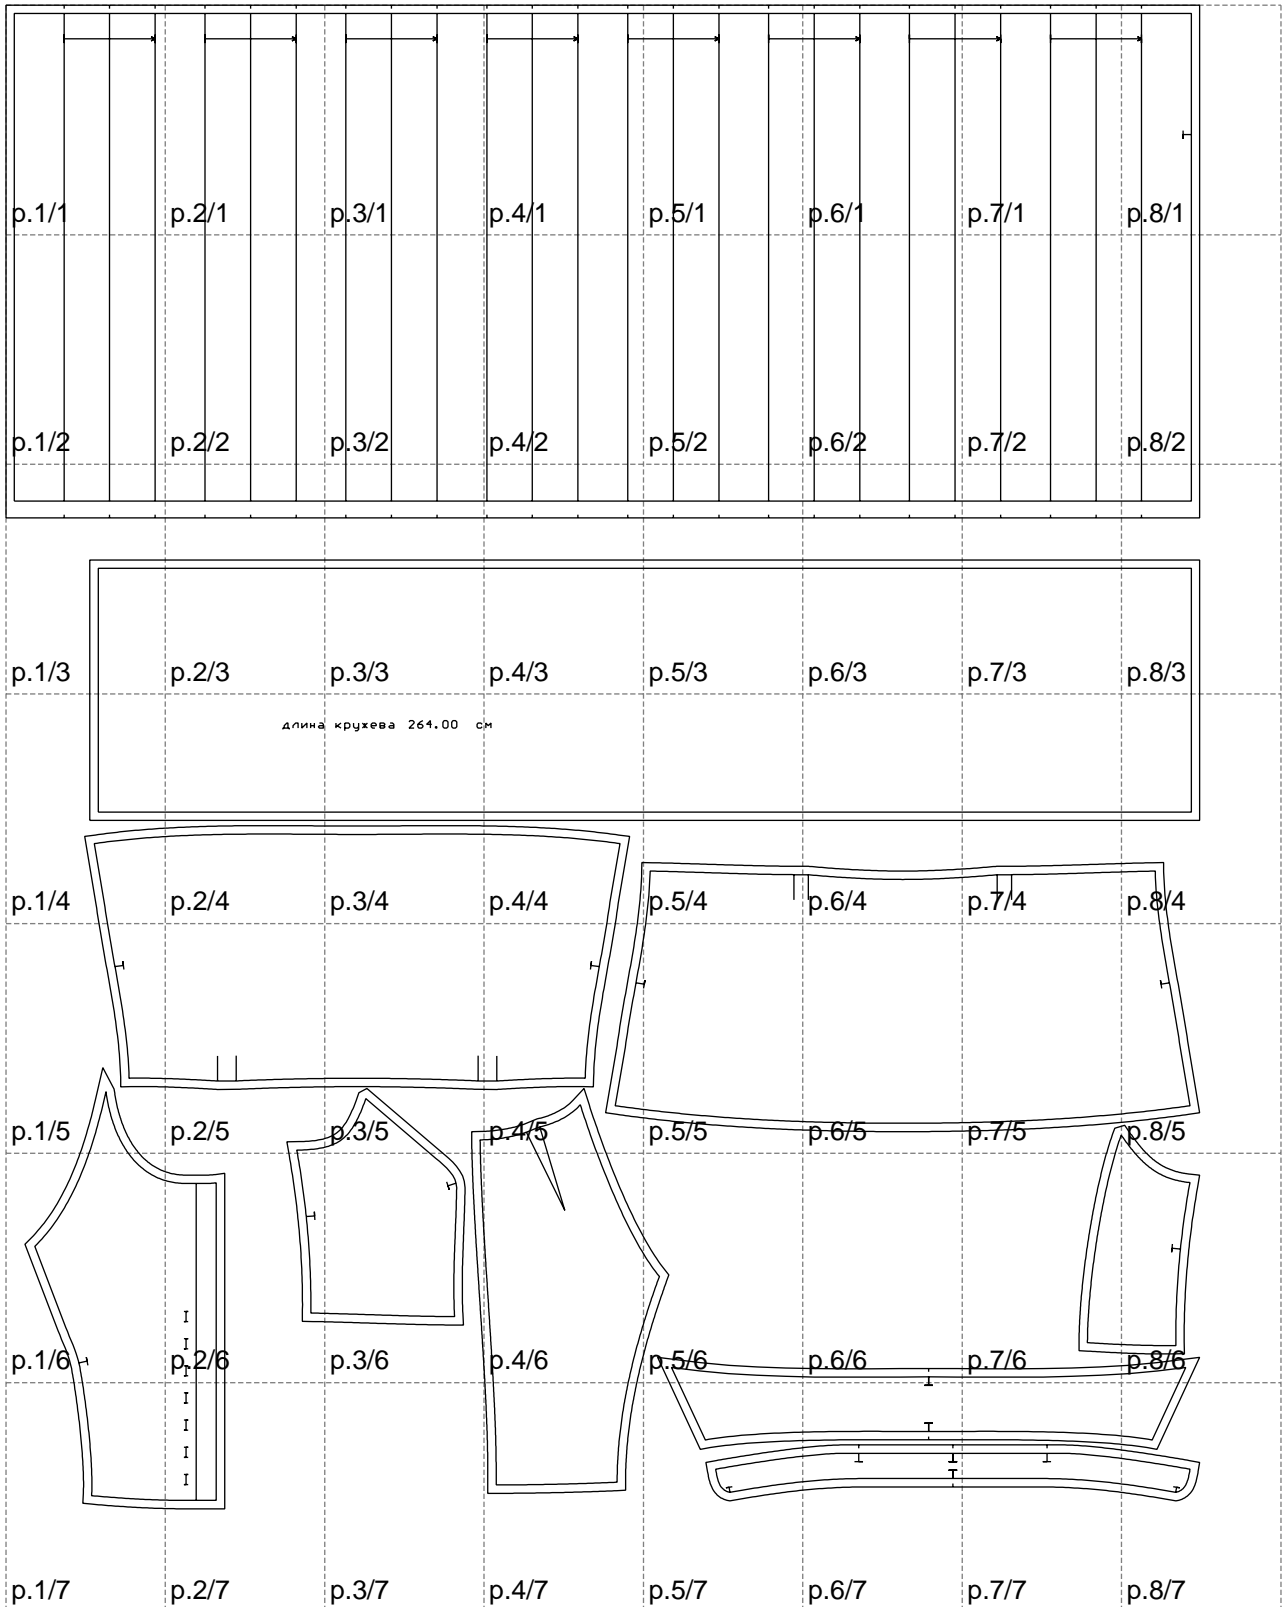

Not for print

Paper size: A4, size:1421.76 x1790.53 mm

# Example

size:1499.00 x1990.00 mm

Maneken =1 ver.0

rz\_1=170

rz\_16=116

rz\_17=100

rz\_18=98.8

rz\_19=124

rz\_20=121

---

. . . . .  
. . . . .  
. . . . .