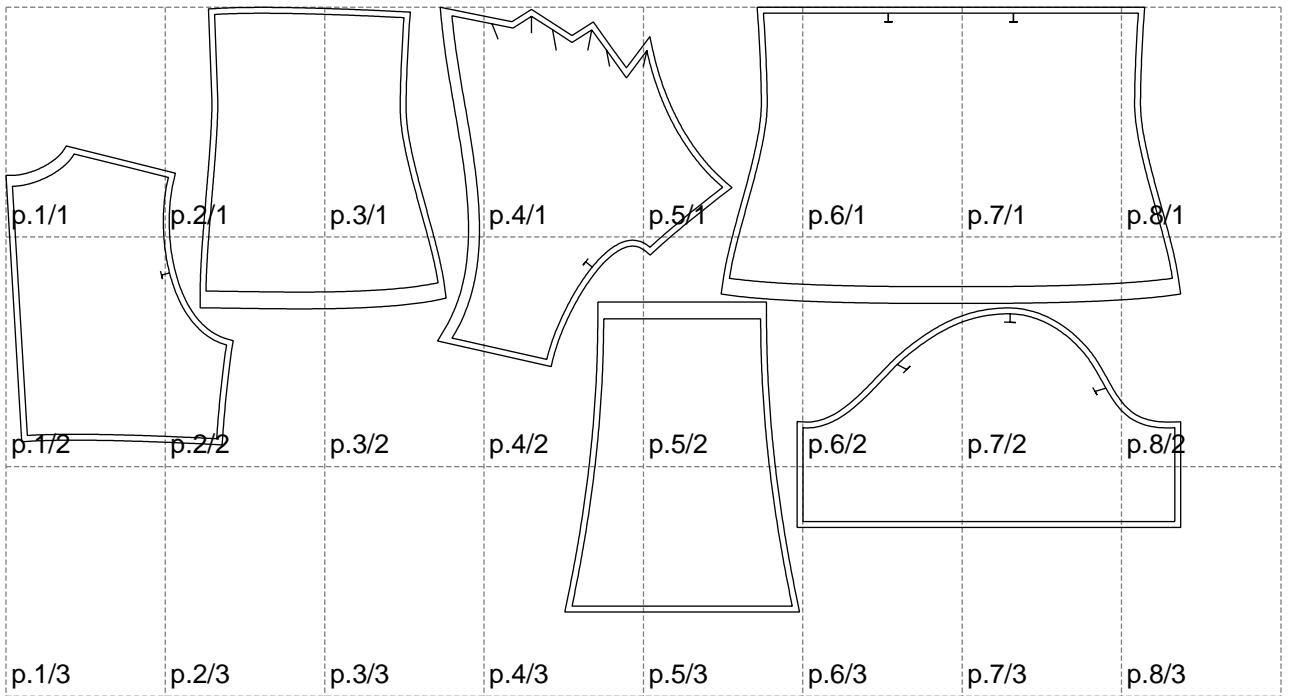

Not for print

Paper size: A4, size:1399.00 x719.96 mm

# Example

size:1499.00 x1167.56 mm

Maneken =1 ver.0

rz\_1=170

rz\_16=108

rz\_17=92.5

rz\_18=89.2

rz\_19=116

rz\_20=113

---

. . . . .  
. . . . .  
. . . . .