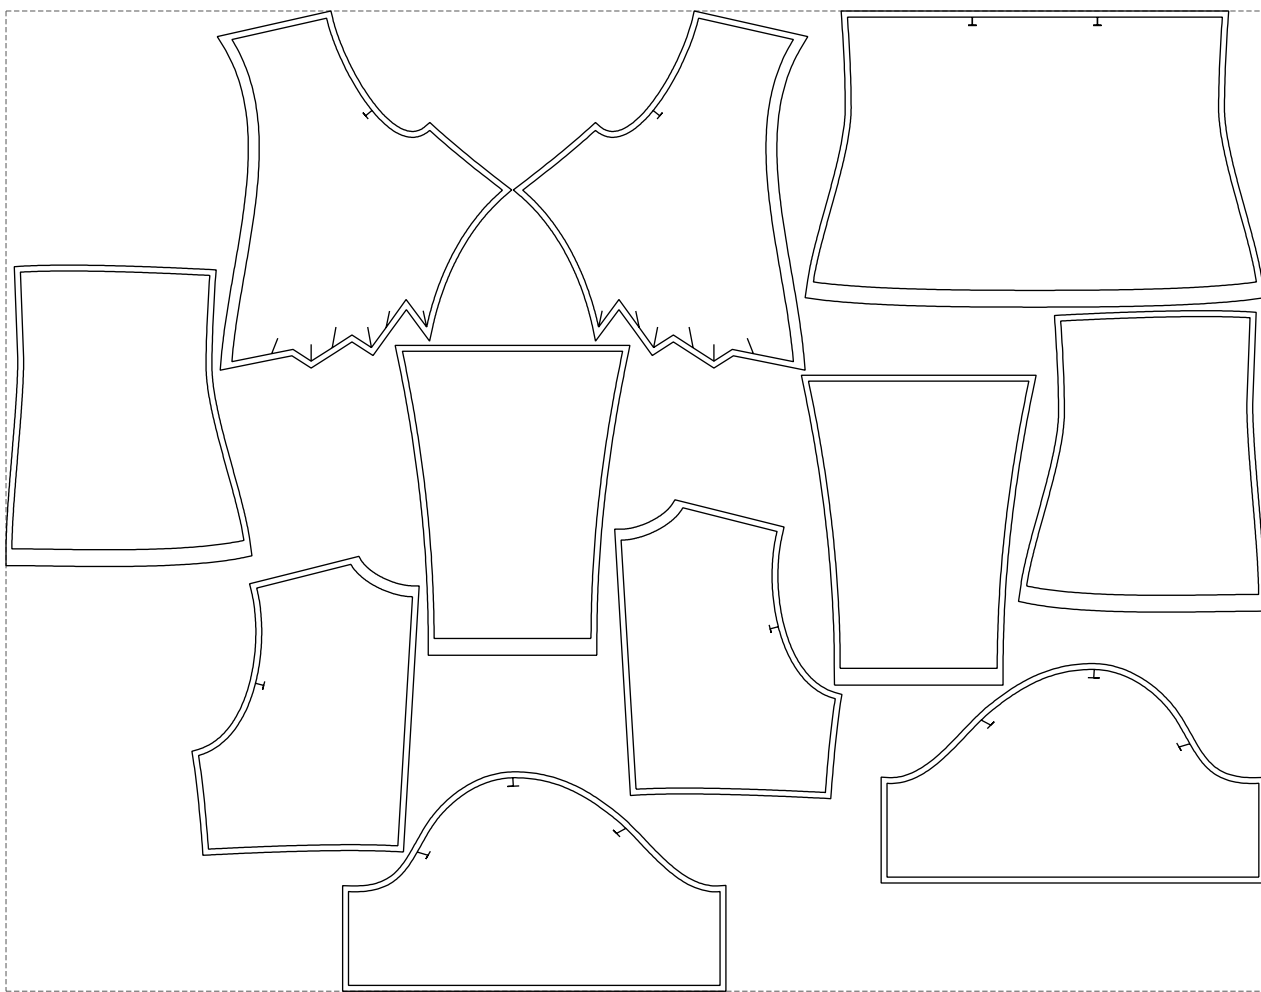

Not for print

Paper size: A4, size:1399.00 x719.96 mm

# Example

size:1499.00 x1167.56 mm

Maneken =1 ver.0

rz\_1=170

rz\_16=108

rz\_17=92.5

rz\_18=89.2

rz\_19=116