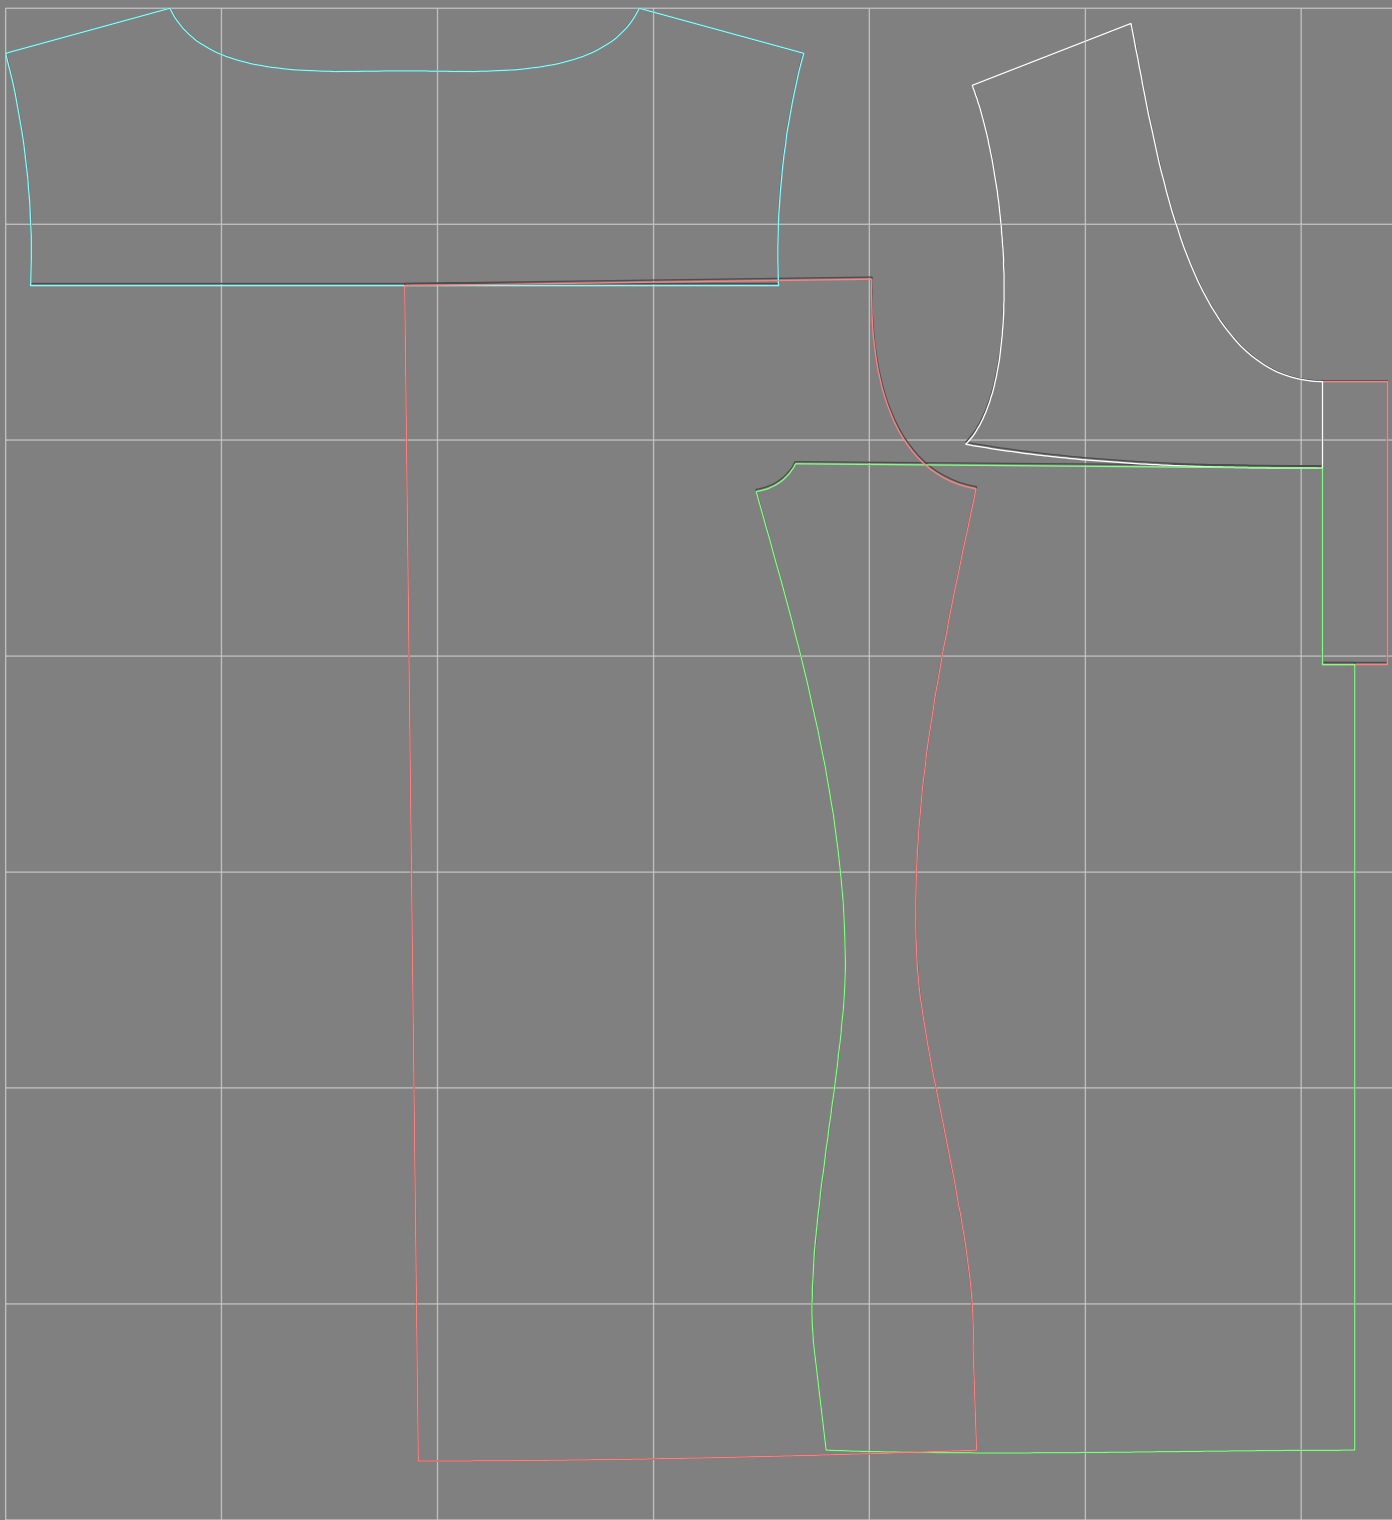

Not for print

Paper size: A4, size:1227.86 x577.36 mm

Example

size:1448.69 x577.36 mm

Maneken =1 ver.0

rz_1=170

rz_16=92

rz_17=78.8

rz_18=71.8

rz_19=100

rz_20=98.1

.
.
.