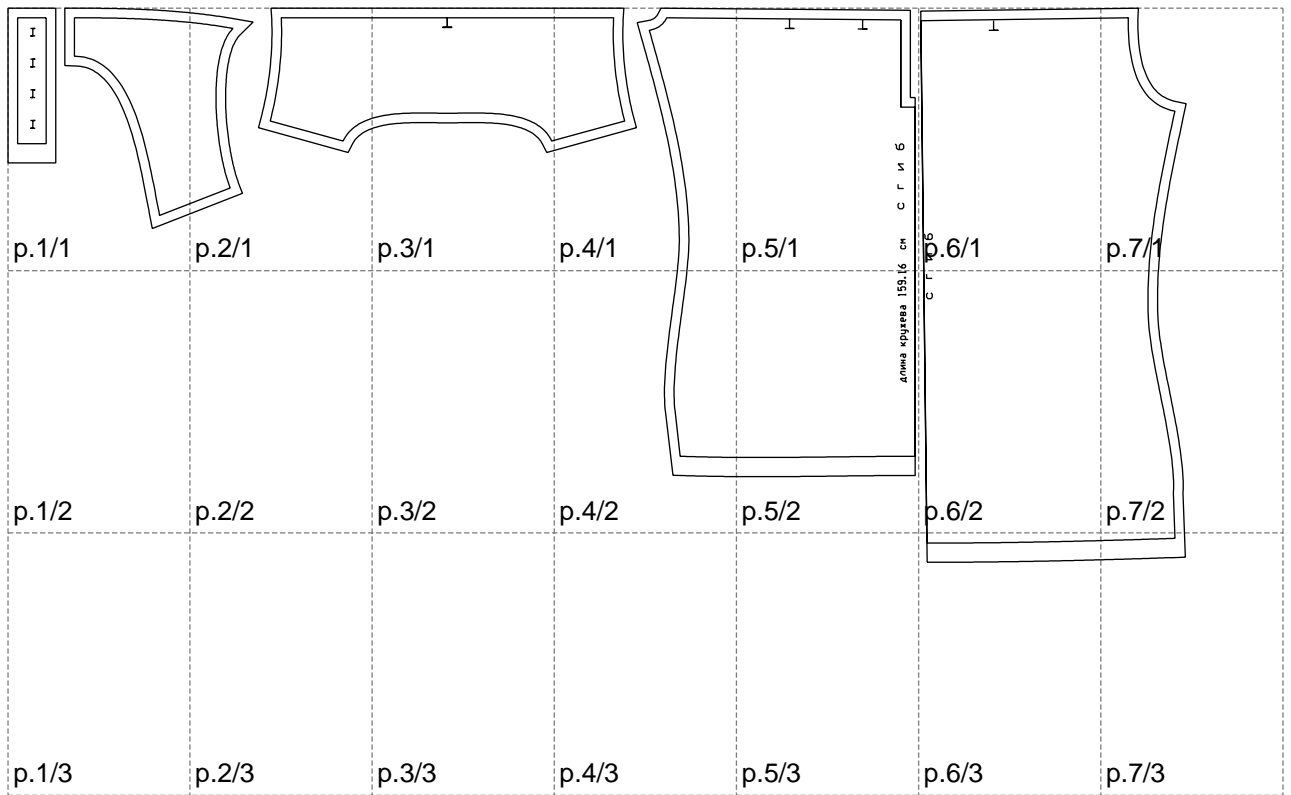

Not for print

Paper size: A4, size:1227.86 x577.36 mm

Example

size:1448.69 x577.36 mm

Maneken =1 ver.0

rz_1=170

rz_16=92

rz_17=78.8

rz_18=71.8

rz_19=100

rz_20=98.1

.
.
.