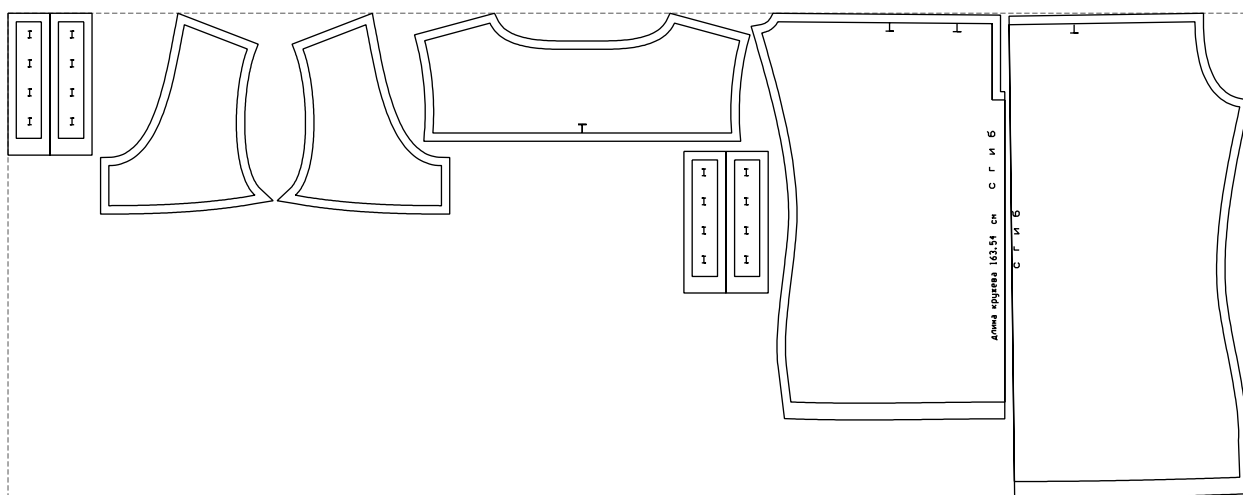

Not for print

Paper size: A4, size:1258.06 x577.61 mm

# Example

size:1478.88 x577.61 mm

Maneken =1 ver.0

rz\_1=170

rz\_16=96

rz\_17=82

rz\_18=76

rz\_19=104

rz\_20=101.8

---

. . . . .  
. . . . .  
. . . . .