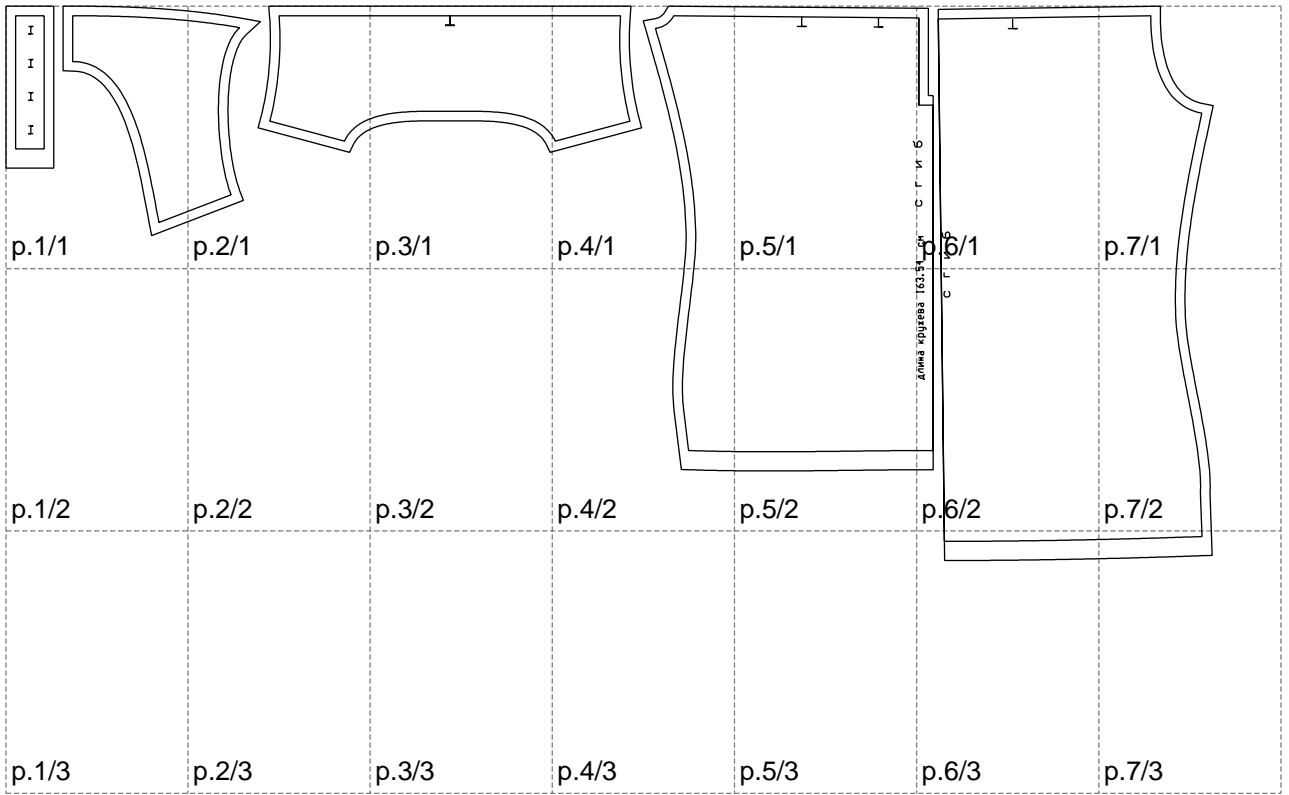

Not for print

Paper size: A4, size:1258.06 x577.61 mm

# Example

size:1478.88 x577.61 mm

Maneken =1 ver.0

rz\_1=170

rz\_16=96

rz\_17=82

rz\_18=76

rz\_19=104

rz\_20=101.8

---

. . . . .  
. . . . .  
. . . . .