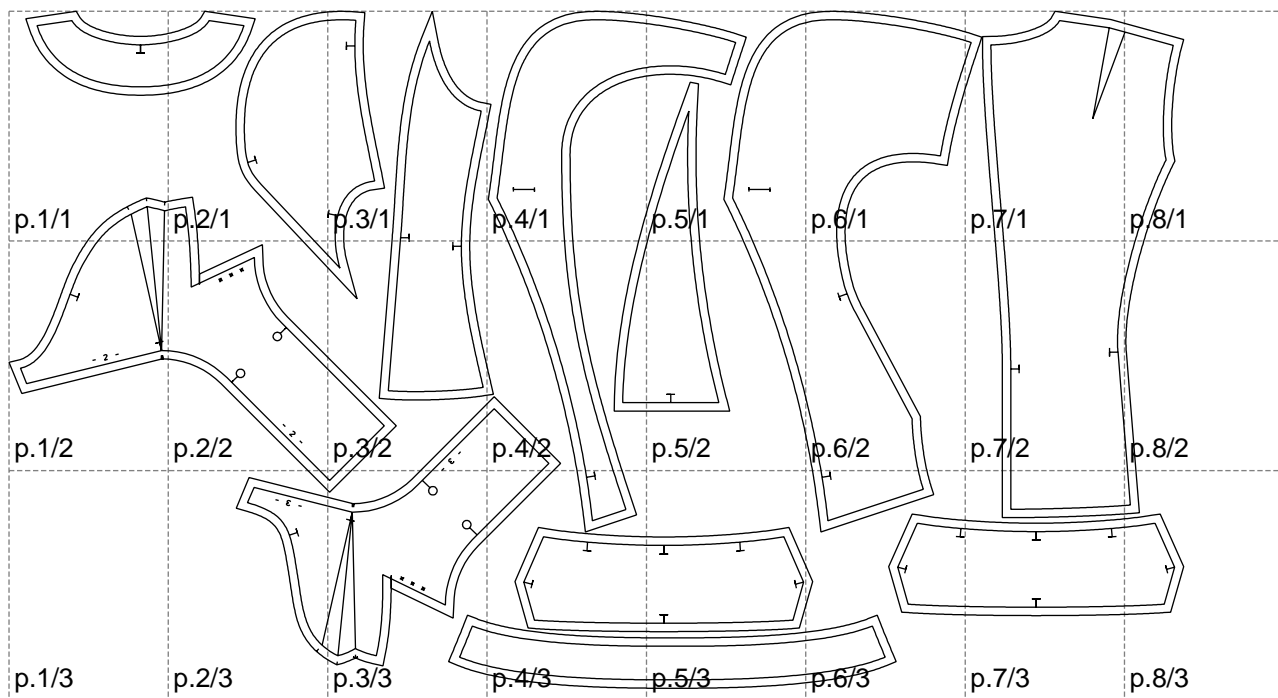

Not for print

Paper size: A4, size:1399.00 x806.04 mm

# Example

size:1499.00 x1394.90 mm

Maneken =1 ver.0

rz\_1=170

rz\_16=92

rz\_17=78.8

rz\_18=71.8

rz\_19=100

rz\_20=98.1

---

. . . . .  
. . . . .  
. . . . .