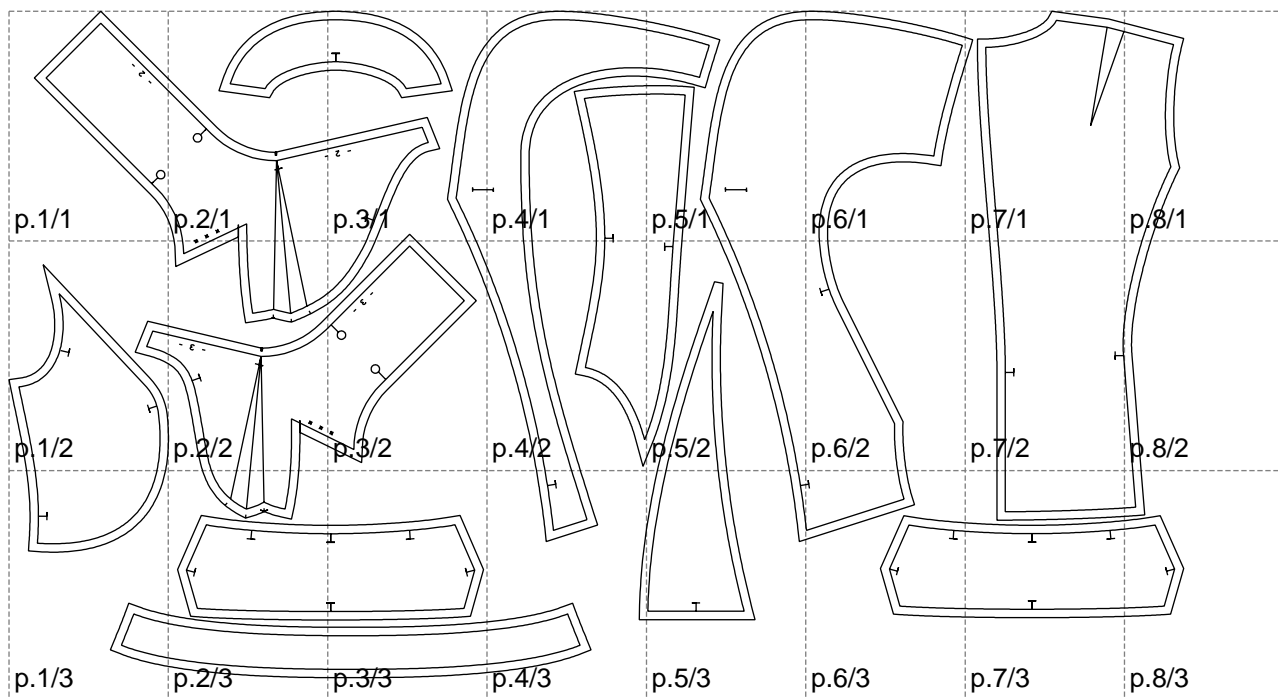

Not for print

Paper size: A4, size:1399.00 x793.49 mm

# Example

size:1499.00 x1480.26 mm

Maneken =1 ver.0

rz\_1=170

rz\_16=100

rz\_17=85.4

rz\_18=80.2

rz\_19=108

rz\_20=105.4

---

. . . . .  
. . . . .  
. . . . .