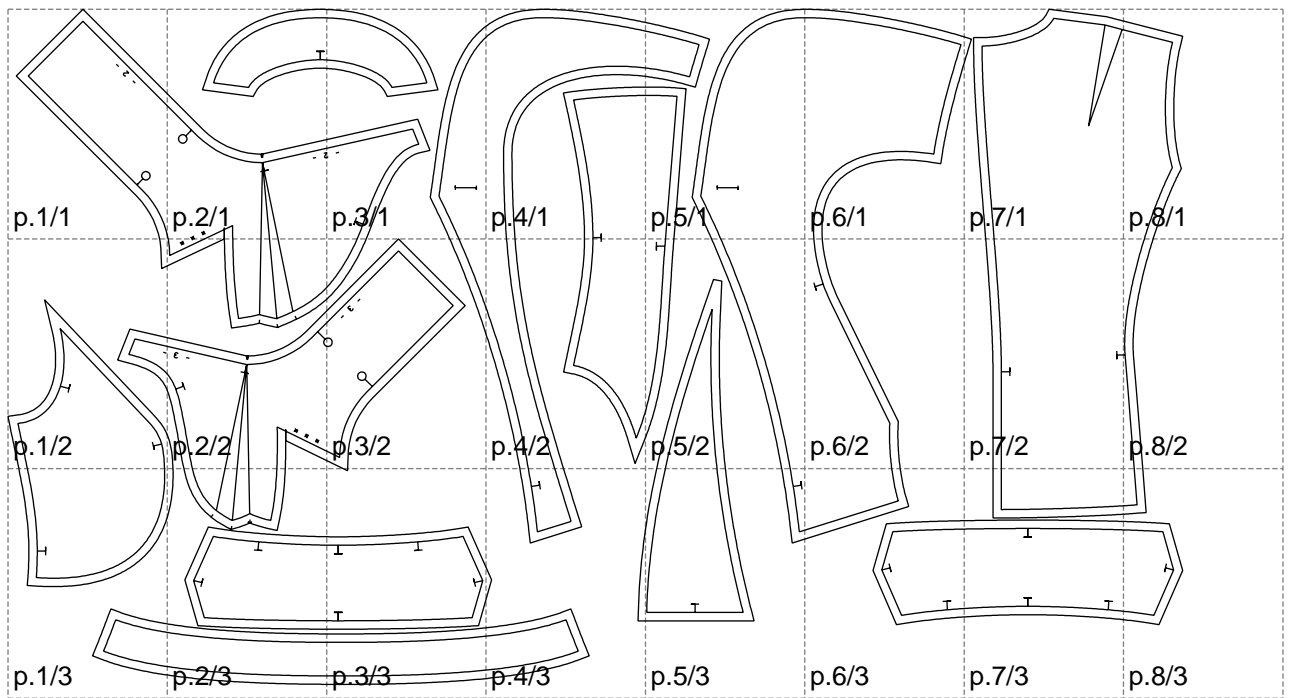

Not for print

Paper size: A4, size:1399.00 x803.75 mm

# Example

size:1499.00 x1573.44 mm

Maneken =1 ver.0

rz\_1=170

rz\_16=104

rz\_17=88.9

rz\_18=84.4

rz\_19=112

rz\_20=109.3

---

. . . . .  
. . . . .  
. . . . .