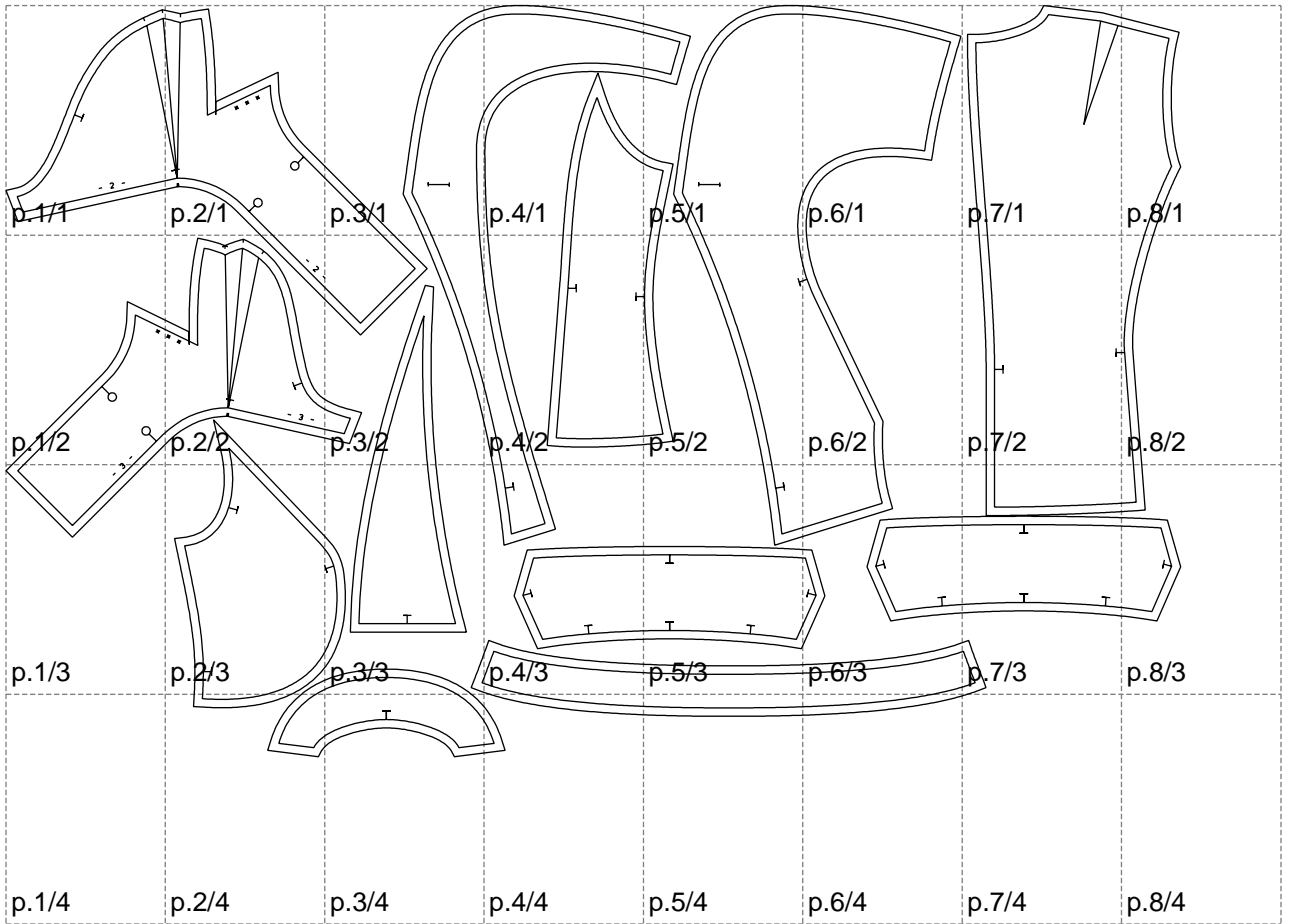

Not for print

Paper size: A4, size:1399.00 x894.45 mm

# Example

size:1499.00 x1453.34 mm

Maneken =1 ver.0

rz\_1=170

rz\_16=108

rz\_17=92.5

rz\_18=89.2

rz\_19=116

rz\_20=113

---

. . . . .  
. . . . .  
. . . . .