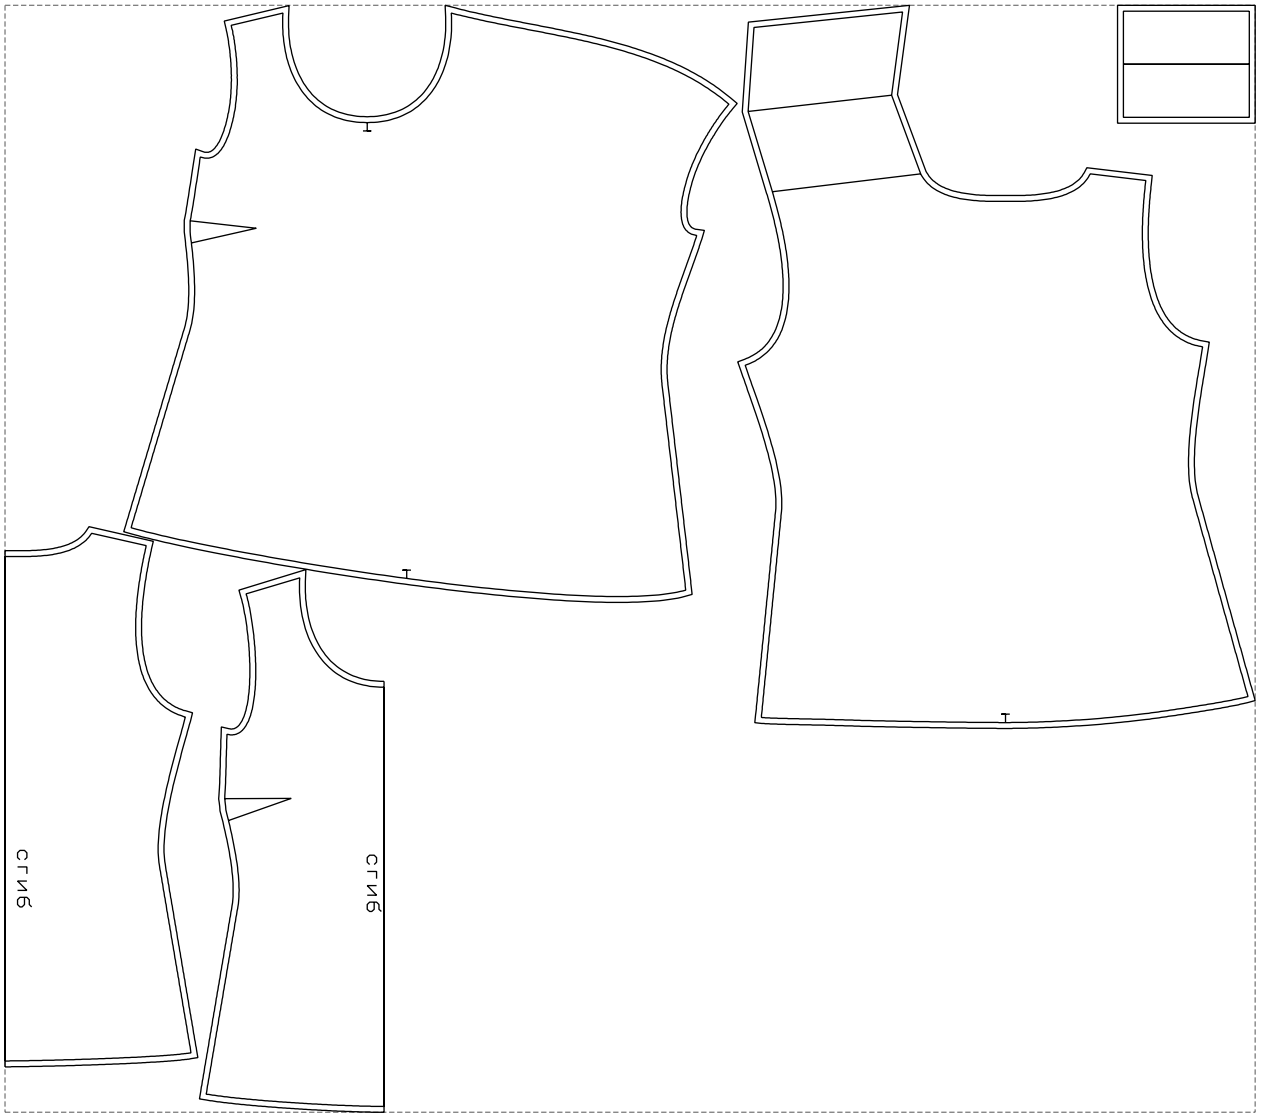

Not for print

Paper size: A4, size:1388.92 x1292.36 mm

# Example

size:1488.93 x1318.49 mm

Maneken =1 ver.0

rz\_1=170

rz\_16=88

rz\_17=75.6

rz\_18=67.6

rz\_19=96

rz\_20=94.6

---

. . . . .  
. . . . .  
. . . . .