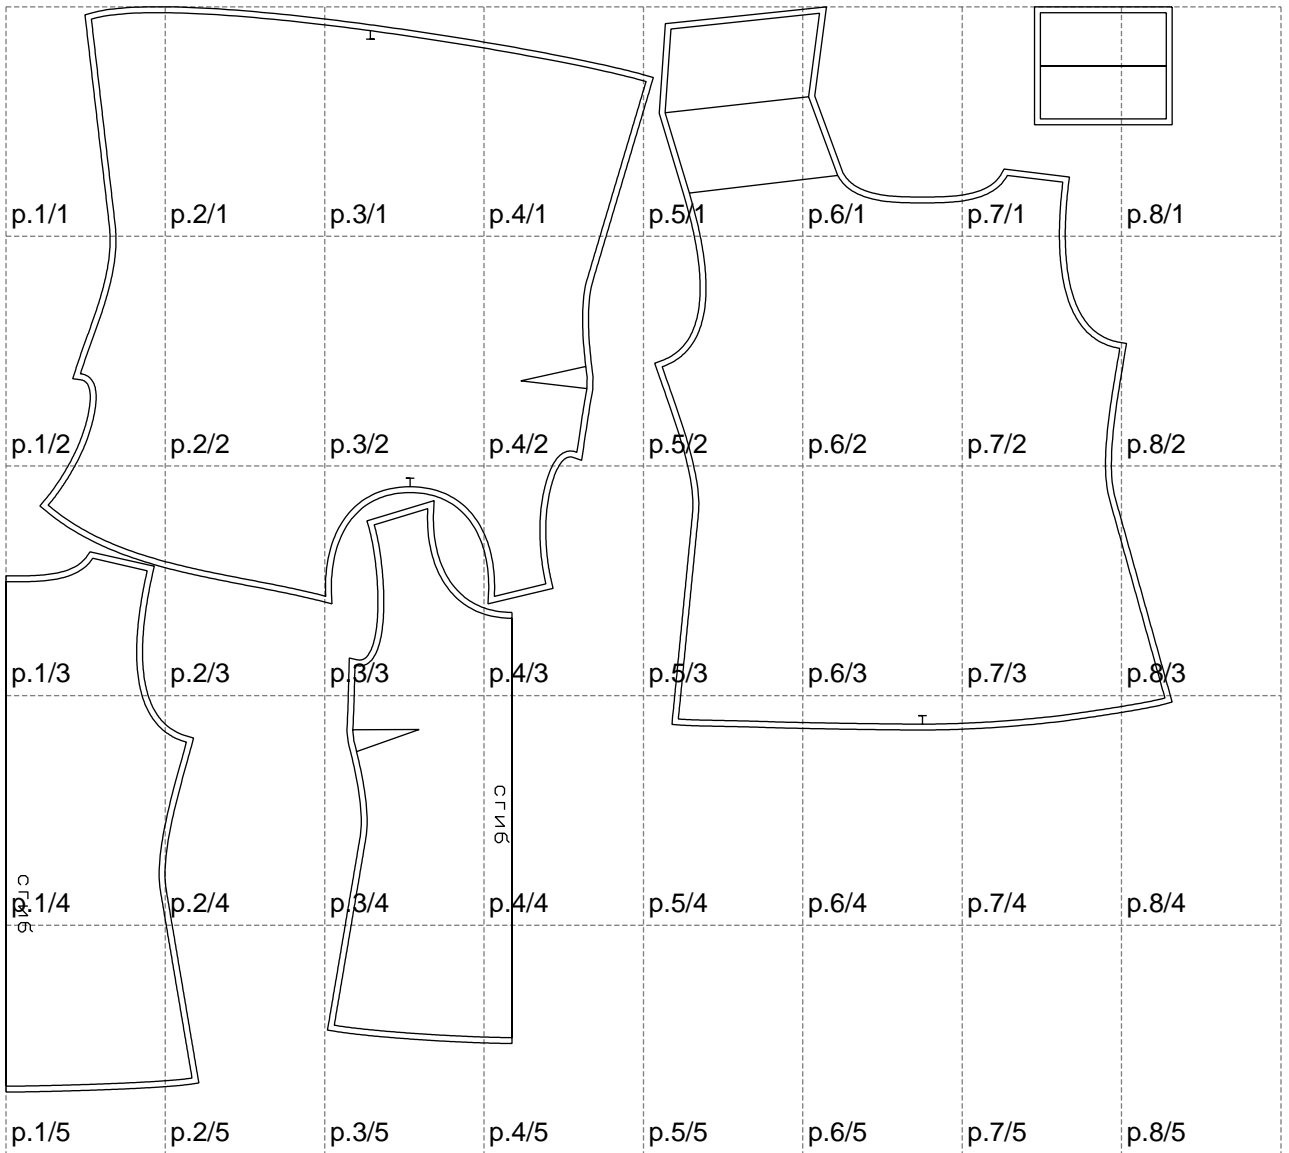

Not for print

Paper size: A4, size:1388.92 x1292.36 mm

# Example

size:1488.93 x1318.49 mm

Maneken =1 ver.0

rz\_1=170

rz\_16=88

rz\_17=75.6

rz\_18=67.6

rz\_19=96

rz\_20=94.6

---

. . . . .  
. . . . .  
. . . . .