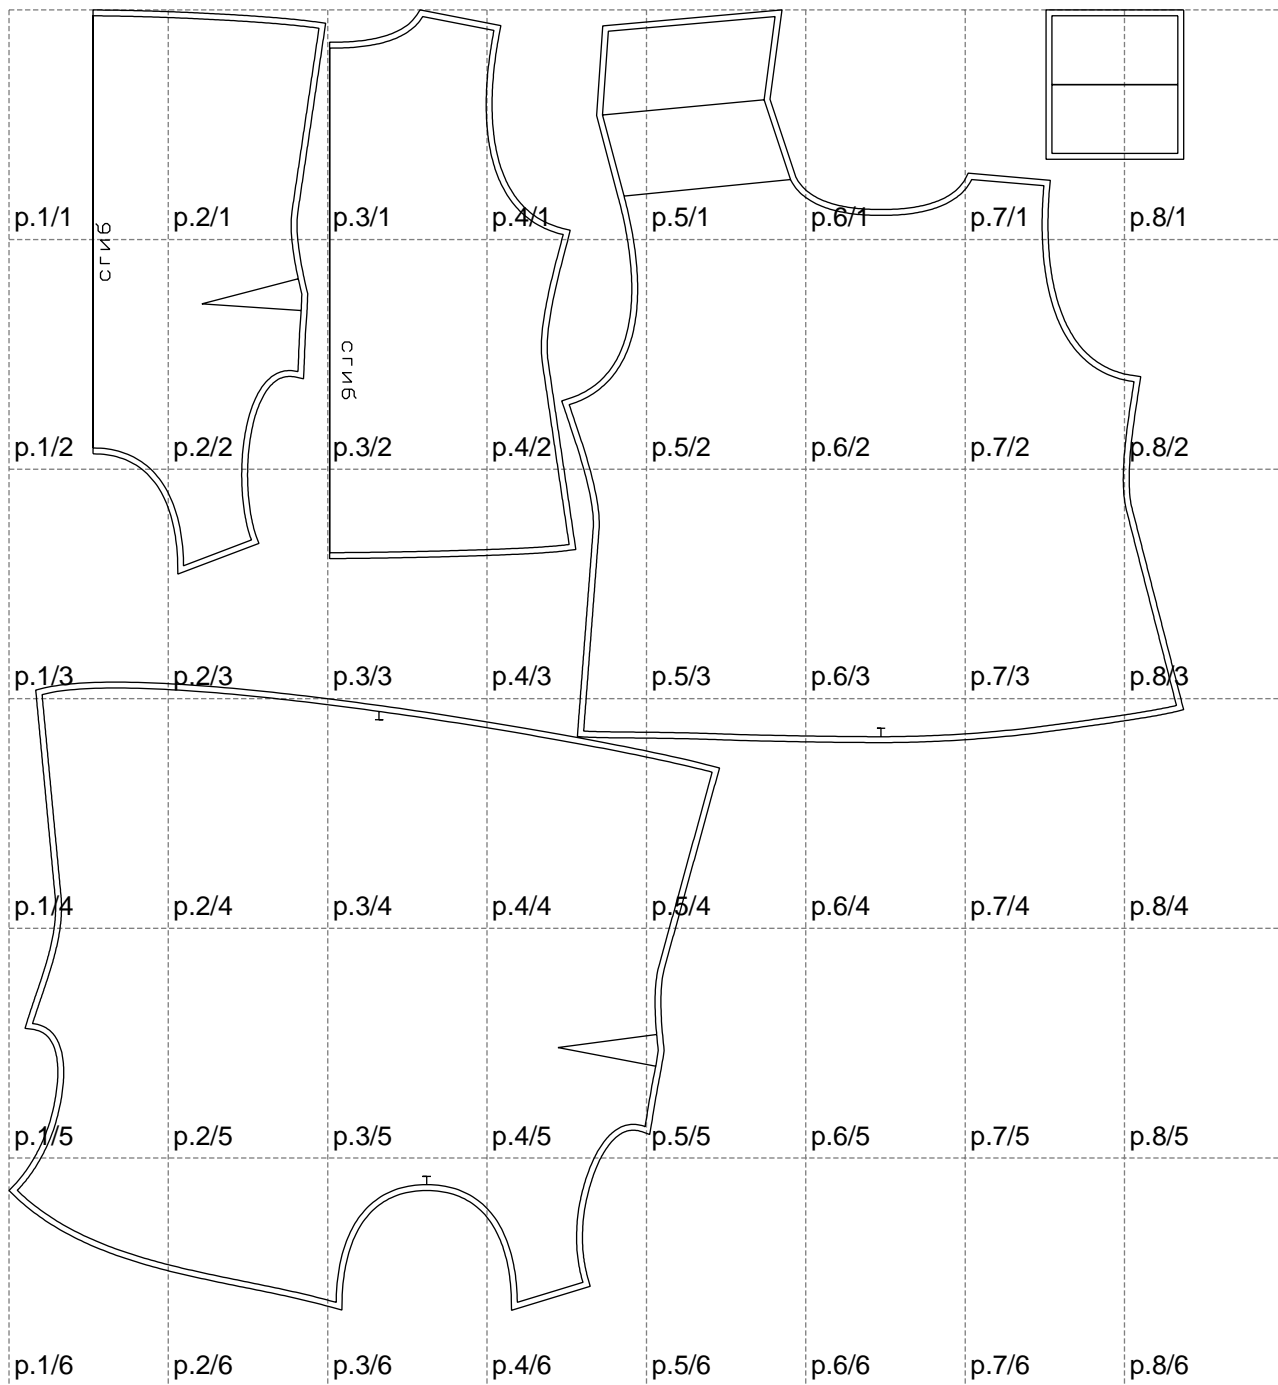

Not for print

Paper size: A4, size:1399.00 x1548.41 mm

# Example

size:1499.00 x1524.40 mm

Maneken =1 ver.0

rz\_1=170

rz\_16=112

rz\_17=96.2

rz\_18=94

rz\_19=120

rz\_20=117

---

. . . . .  
. . . . .  
. . . . .